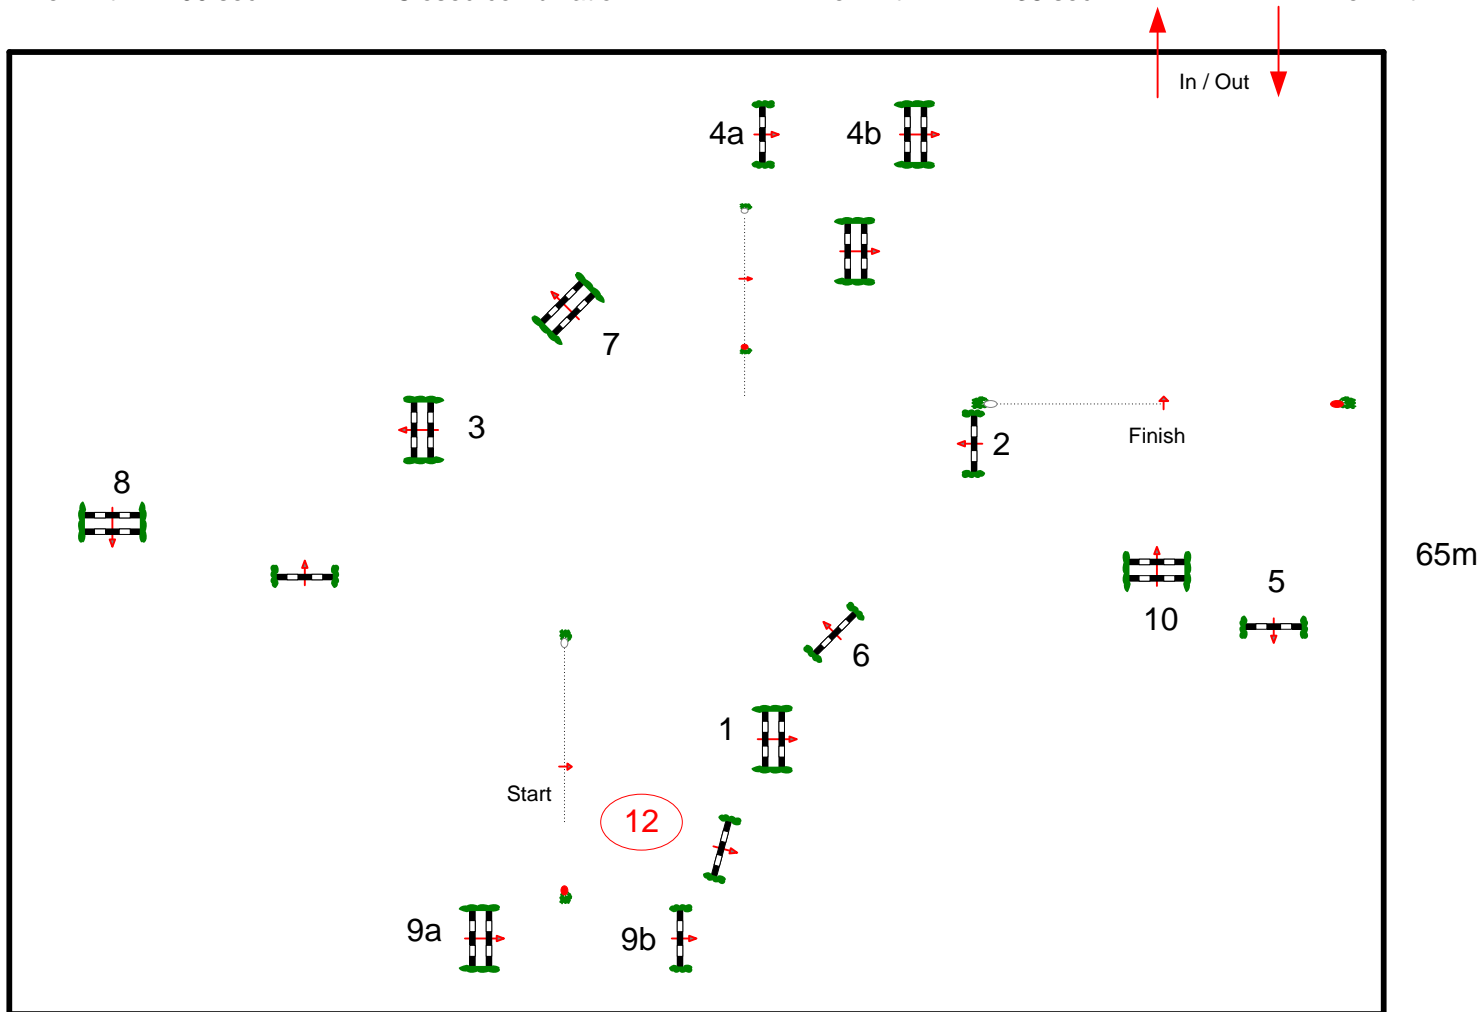

Arezzo Toscana Tour

12.March – 14. April. 2013

Class No.: 253 Pony 1,15m

Immediate jump off

13.04.2013

Start:

Table: A
 National RG:
 FEI RG / Art. 238.2.2
 Height: 1,15 m

Speed: 325 m/min
 Length: 510 m
 Time allowed: 95 sec
 Time limit: 190 sec

Obstacles: 1-10
 Efforts:
 Penalty sec:
 Closed combination:

1st Jump off: 1,2,4a,4b,6,12,10
 Length: 370 m
 Time allowed: 69 sec
 Time limit: 138 sec

2nd Jump-off:
 Length: 0 m
 Time allowed: 0 sec
 Time limit: 0 sec

ARENA: VASARI

90m

Course Designer: Anders Hafskjold