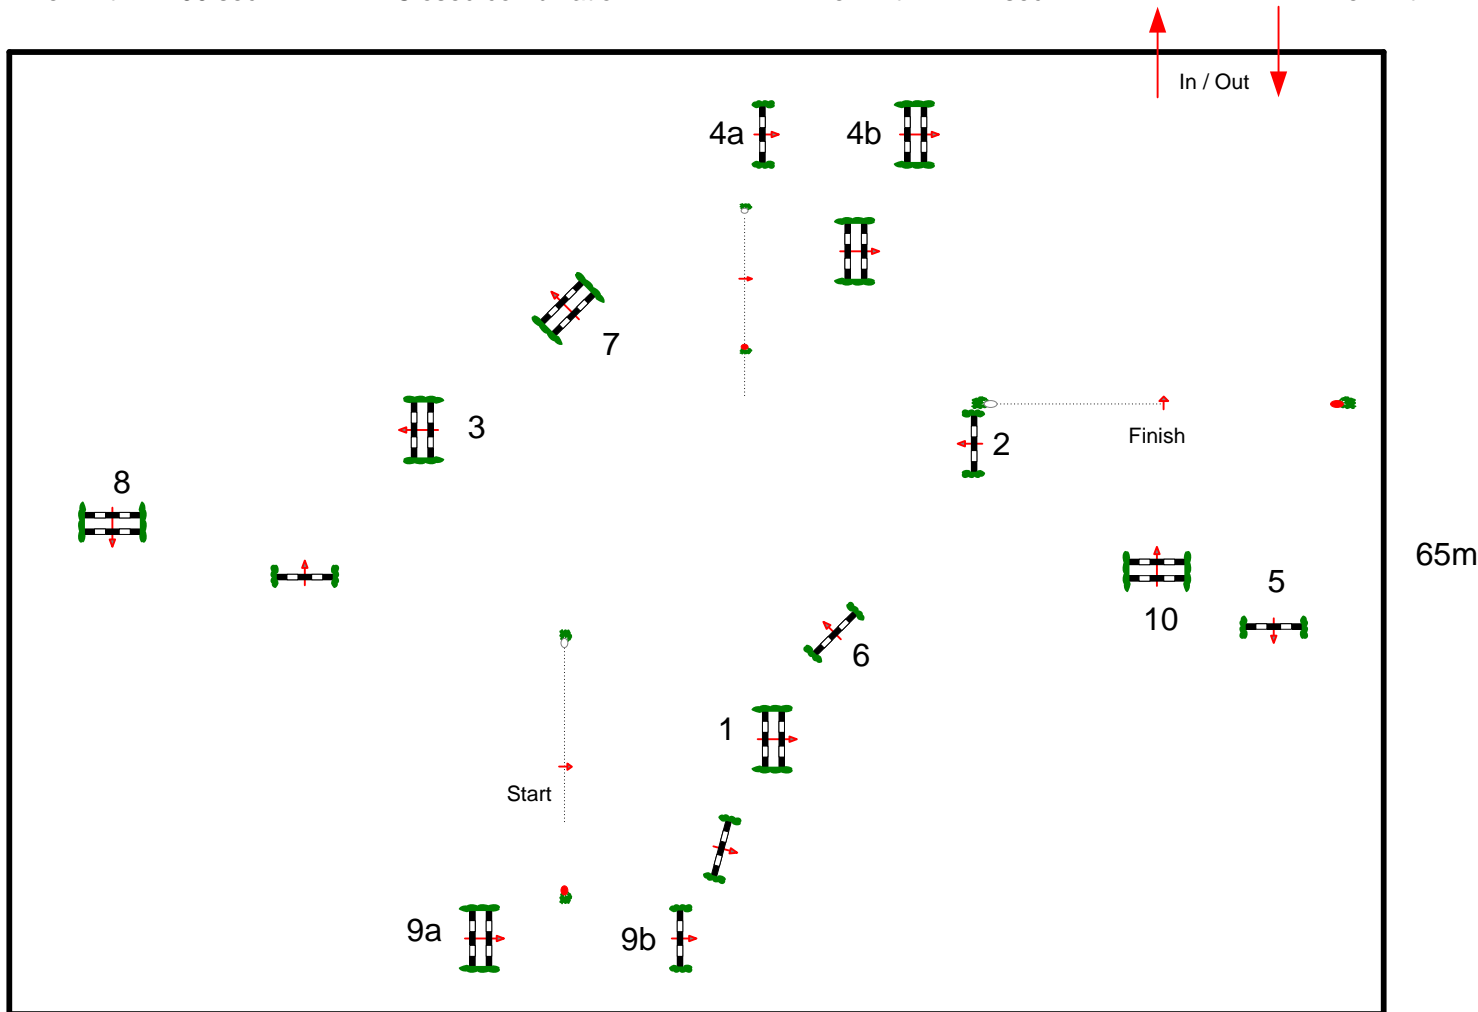

Arezzo Toscana Tour

12.March – 14. April. 2013

Class No.: 254 Pony 1,20m

Against the clock

13.04.2013

Start:

Table: A
 National RG:
 FEI RG / Art. 238.2.1
 Height: 1,20 m

Speed: 325 m/min
 Length: 510 m
 Time allowed: 95 sec
 Time limit: 190 sec

Obstacles: 1-10
 Efforts:
 Penalty sec:
 Closed combination:

1st Jump off:
 Length: m
 Time allowed: sec
 Time limit: sec

2nd Jump-off:
 Length: 0 m
 Time allowed: 0 sec
 Time limit: 0 sec

ARENA: VASARI

90m