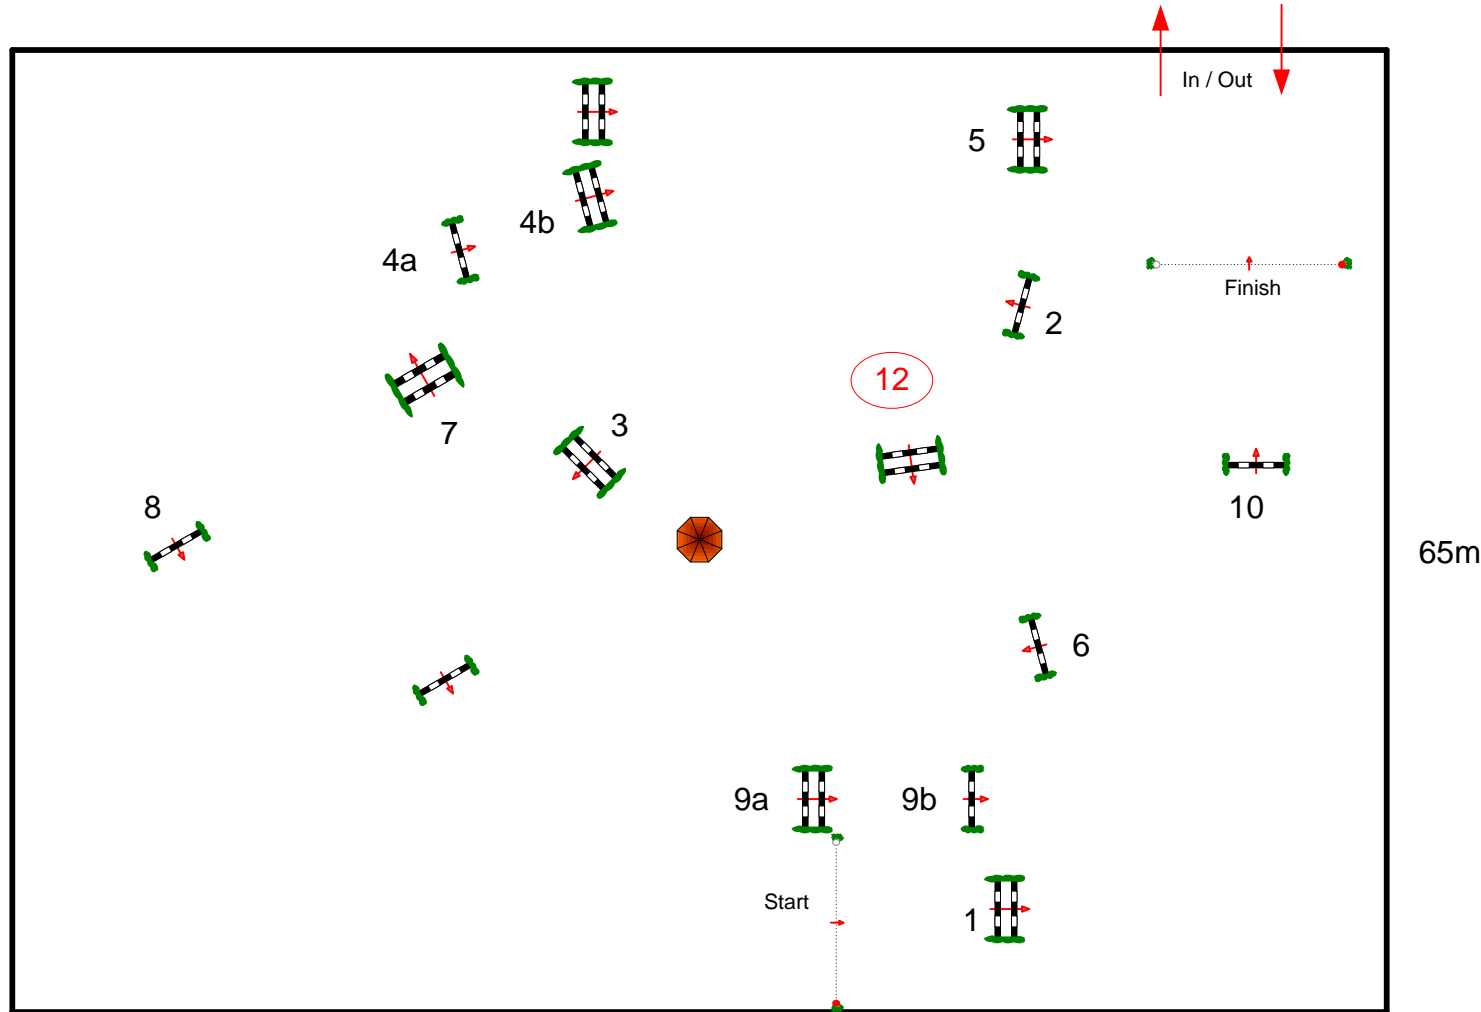

Arezzo Toscana Tour

12.March – 14. April. 2013

Class No.: 255 Bronze 1,15m

Immediate jump off

14.04.2013

Start:

Table: A
National RG:
FEI RG / Art. 238.2.2
Height: 1,15 m

Speed: 350 m/min
Length: 480 m
Time allowed: 83 sec
Time limit: 166 sec

Obstacles: 1-10
Efforts:
Penalty sec:
Closed combination:

1st Jump-off: 1,2,3,4a,4b,12,10
Length: 300 m
Time allowed: 52 sec
Time limit: 104 sec

2nd Jump-off:
Length: 0 m
Time allowed: 0 sec
Time limit: 0 sec

ARENA: VASARI

90m

Course Designer: Anders Hafskjold