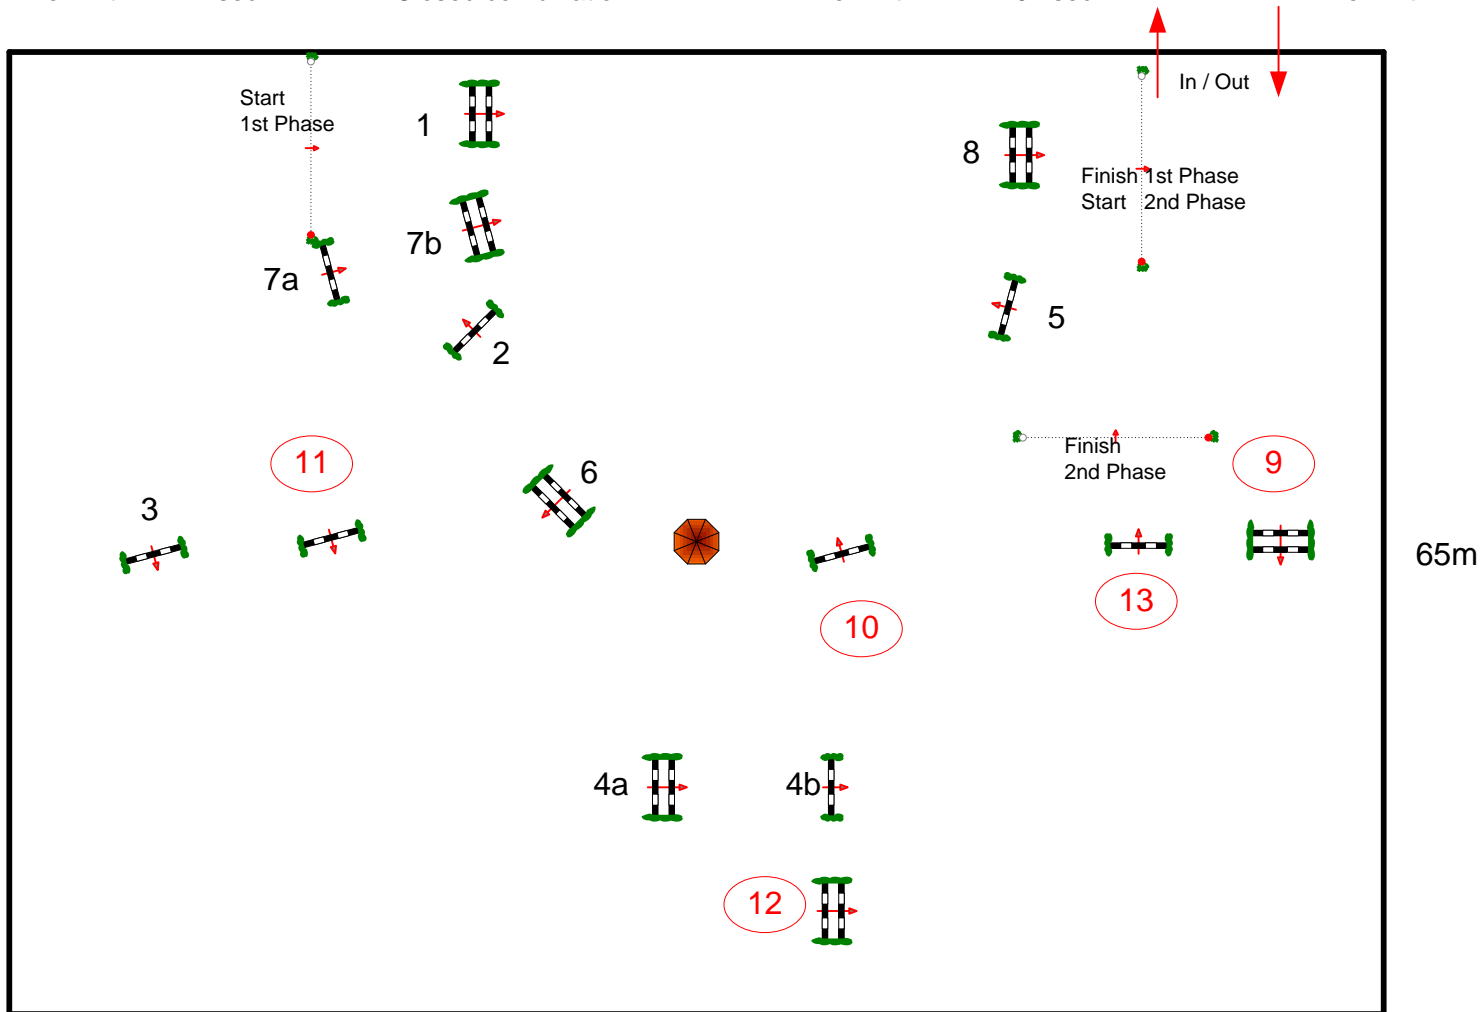

Obstacles: 1-8  
 Efforts:  
 Penalty sec:  
 Closed combination:

2nd Phase: 9-13  
 Length: 270 m  
 Time allowed: 47 sec  
 Time limit: 94 sec

2nd Jump-off:  
 Length: 0 m  
 Time allowed: 0 sec  
 Time limit: 0 sec

ARENA: VASARI

90m

Course Designer: Anders Hafskjold