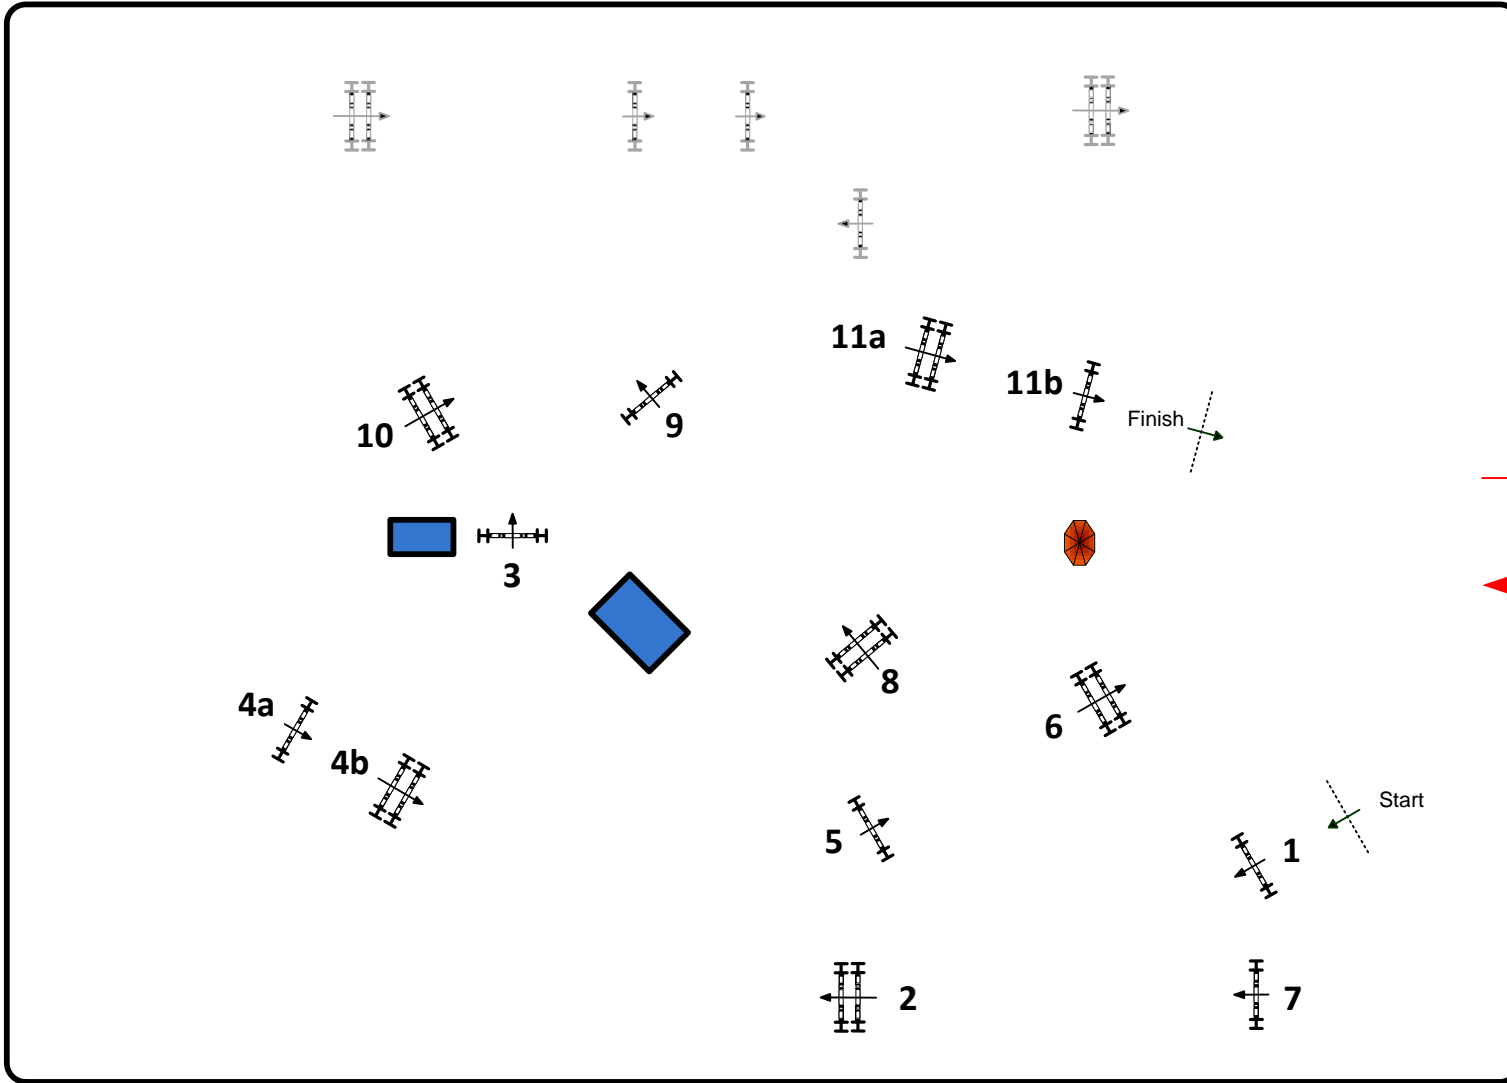

Class No.: 262 SILVER TOUR 1,35m

Competition against the clock 14 April 2013

Start: 0:00

Table: A  
 National RG: -  
 FEI RG / Art. 238.2.1  
 Height: 1,35 m

Speed: 350 m/min  
 Length: 420 m  
**Time allowed: 72 sec**  
 Time limit: 144 sec

Obstacles: 11  
 Efforts: 13

Course Design Team  
 Alan Wade  
 Francois Denis