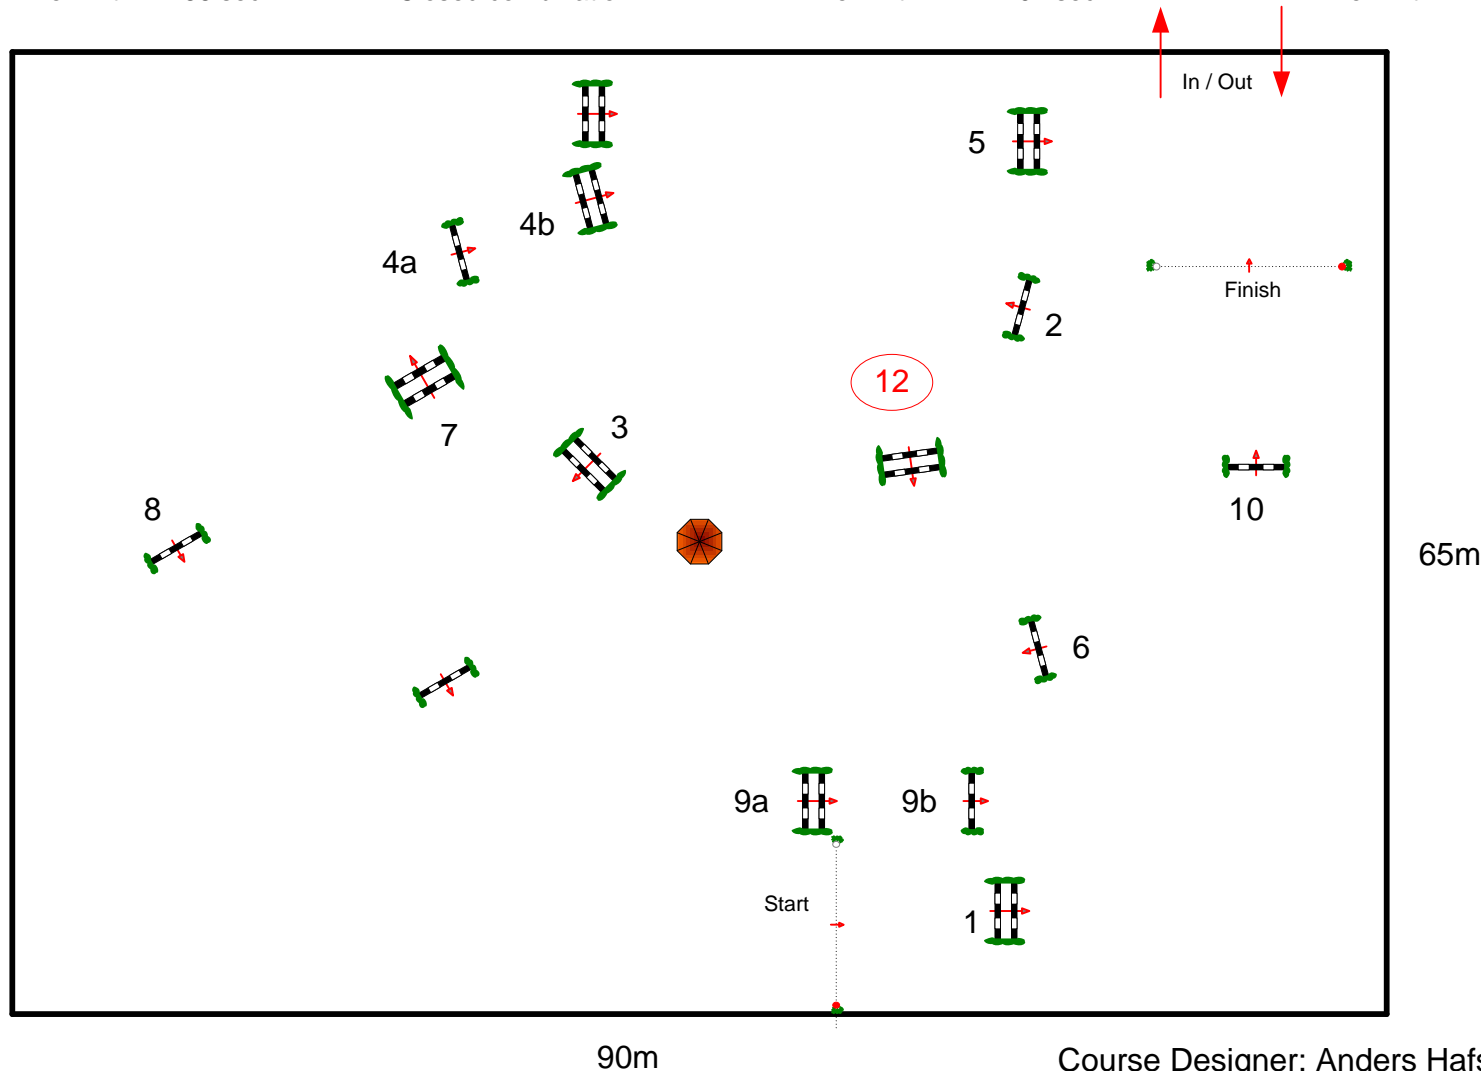

Arezzo Toscana Tour

12.March – 14. April. 2013

Class No.: 267 Pony 1,10m

Immediate jump off

14.04.2013

Start:

Table: A
 National RG:
 FEI RG / Art. 238.2.2
 Height: 1,10 m

Speed: 350 m/min
 Length: 480 m
 Time allowed: 83 sec
 Time limit: 166 sec

Obstacles: 1-10
 Efforts: 1-10
 Penalty sec:
 Closed combination:

1st Jump-off: 1,2,3,4a,4b,12,10
 Length: 300 m
 Time allowed: 52 sec
 Time limit: 104 sec

2nd Jump-off:
 Length: 0 m
 Time allowed: 0 sec
 Time limit: 0 sec

ARENA: VASARI

Course Designer: Anders Hafskjold