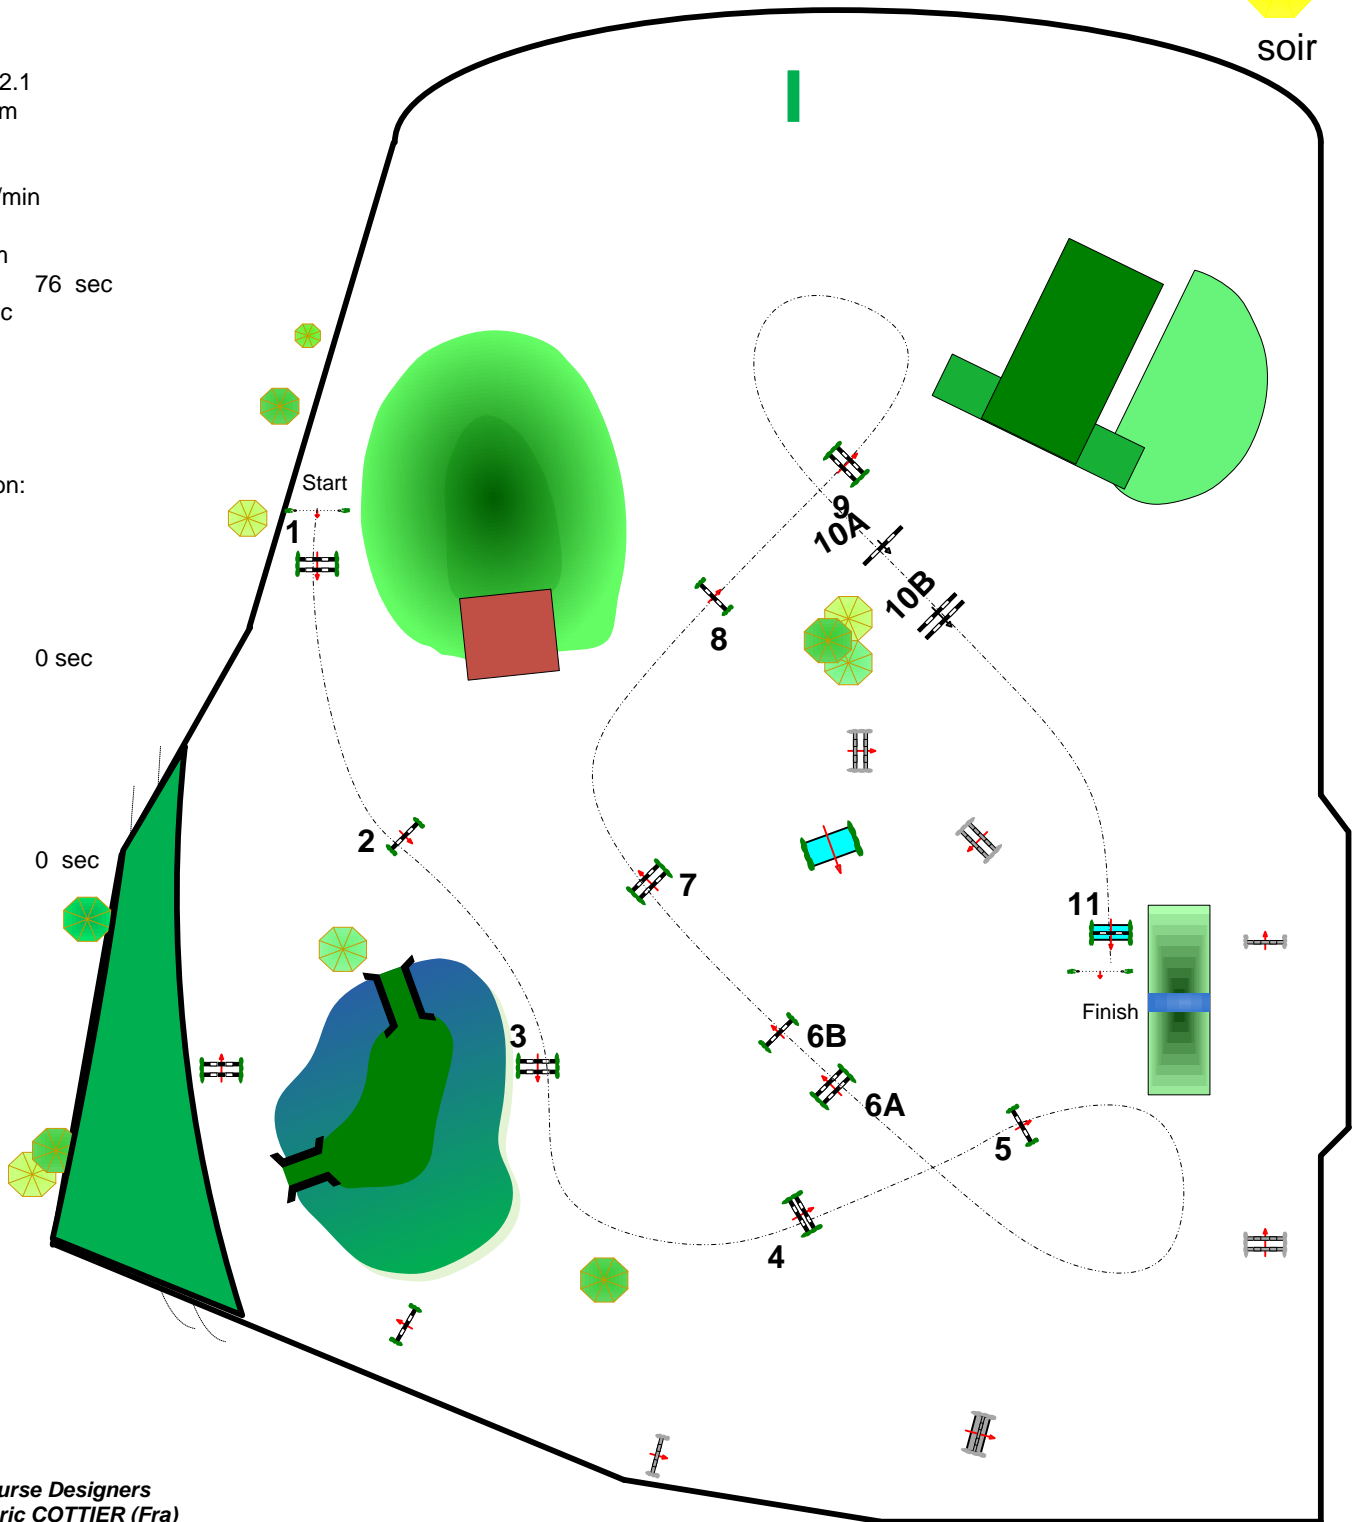

CSI *** 11 - 14 April 2013

AREZZO EQUESTRIAN CENTRE

CAMPO BOCCACIO

Class No.: 282

Pony Tour

Competition against the clock

venerdì 12 aprile 2013

Start: 14.30

Table: A
National RG:
FEI RG / Art. 238.2.1
Height: 1,25/130 m

Speed: 350 m/min

Length: 440 m
Time allowed: 76 sec
Time limit: 152 sec

Obstacles: 11
Efforts: 13
Penalty sec
Closed combination:

:
Length: m
Time allowed: 0 sec
Time limit: 0 sec

2nd Jump-off:

Length: 0 m
Time allowed: 0 sec
Time limit: 0 sec

soir

matin

Course Designers
Frédéric COTTIER (Fra)
Elio Travagliati (Ita)

JURY