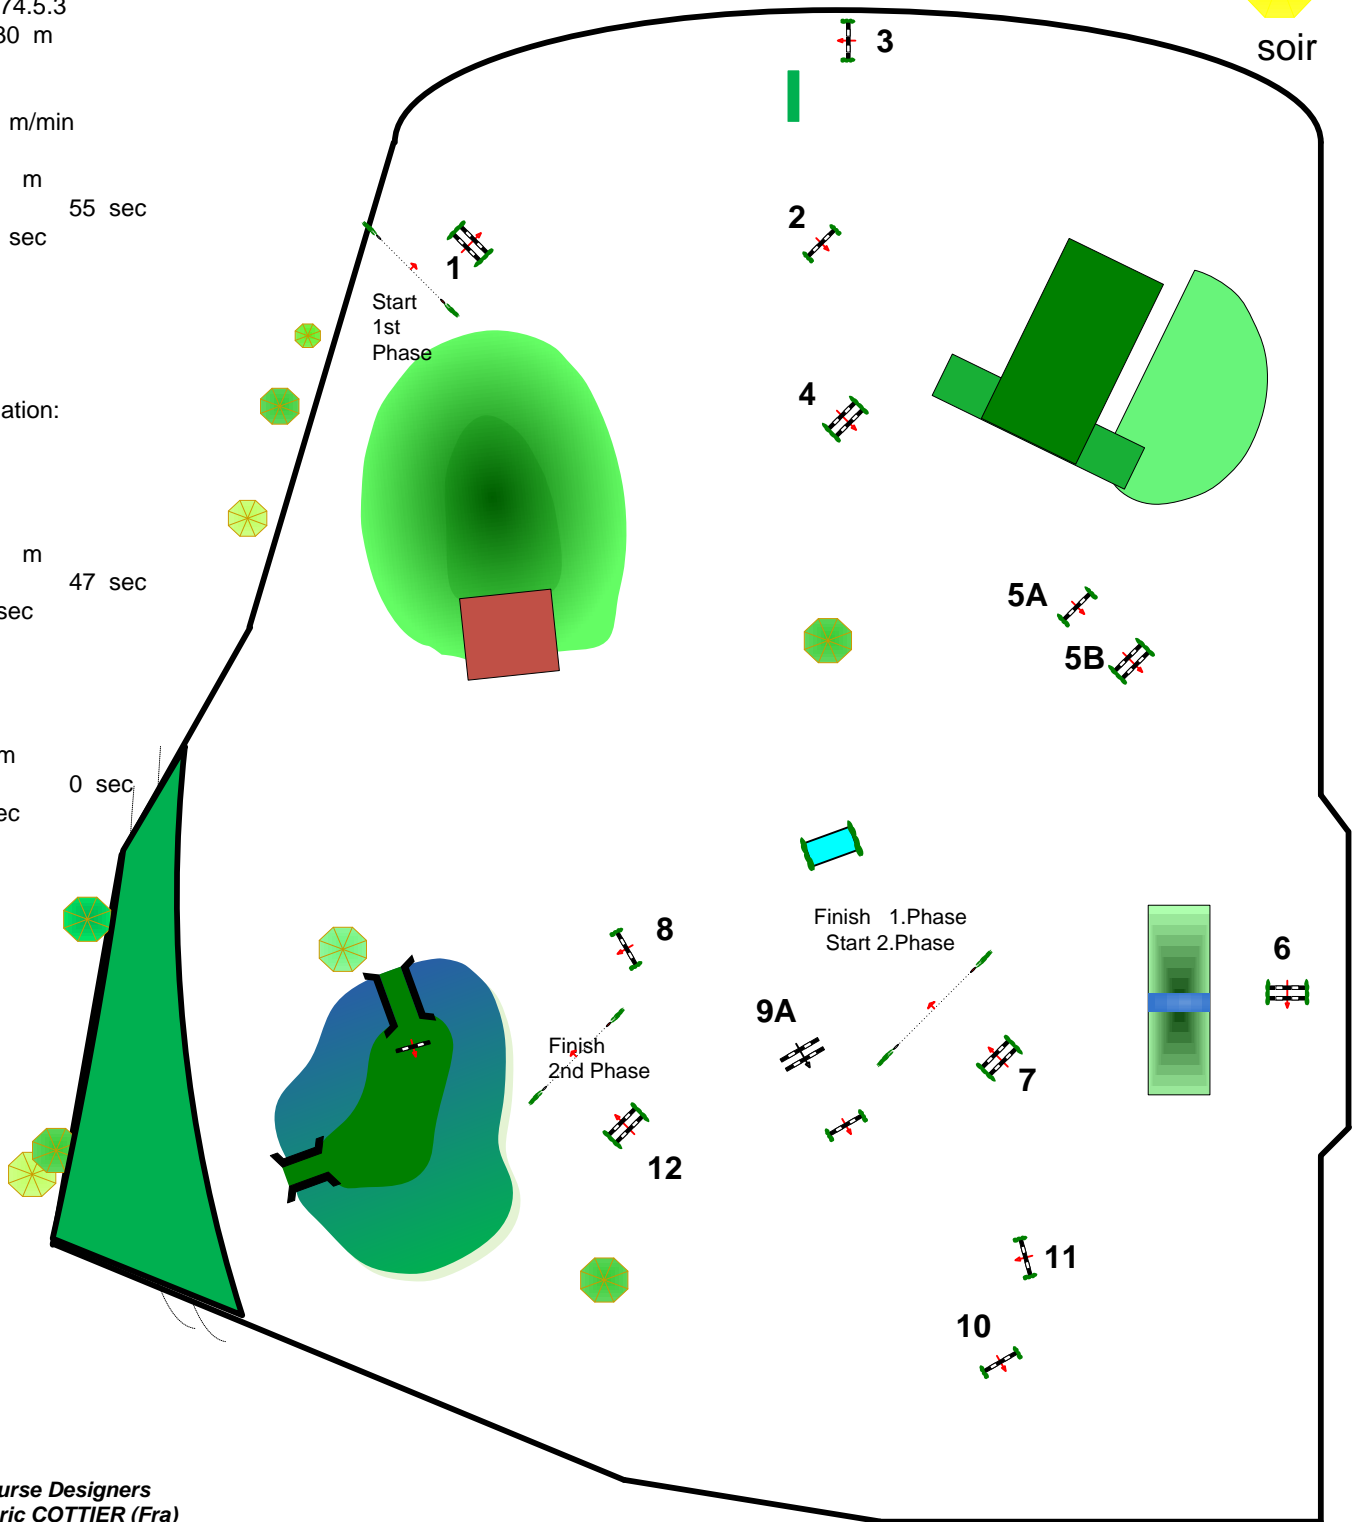

CSI *** 11 - 14 April 2013

AREZZO EQUESTRIAN CENTRE

CAMPO BOCCACIO

Class No.: 283

PONY TOUR
sabato 13 aprile 2013

Competition in two Phases
Start: 14.45

Table: A
National RG:
FEI RG / Art. 274.5.3
Height: 1,25-130 m

Speed: 350 m/min

Length: 320 m
Time allowed: 55 sec
Time limit: 110 sec

Obstacles: 7
Efforts: 8
Penalty sec
Closed combination:

2nd Phase:
8-to 12
Length: 270 m
Time allowed: 47 sec
Time limit: 94 sec

2nd Jump-off:
Length: 0 m
Time allowed: 0 sec
Time limit: 0 sec

soir

matin

Course Designers
Frédéric COTTIER (Fra)
Elio Travagliati (Ita)

JURY