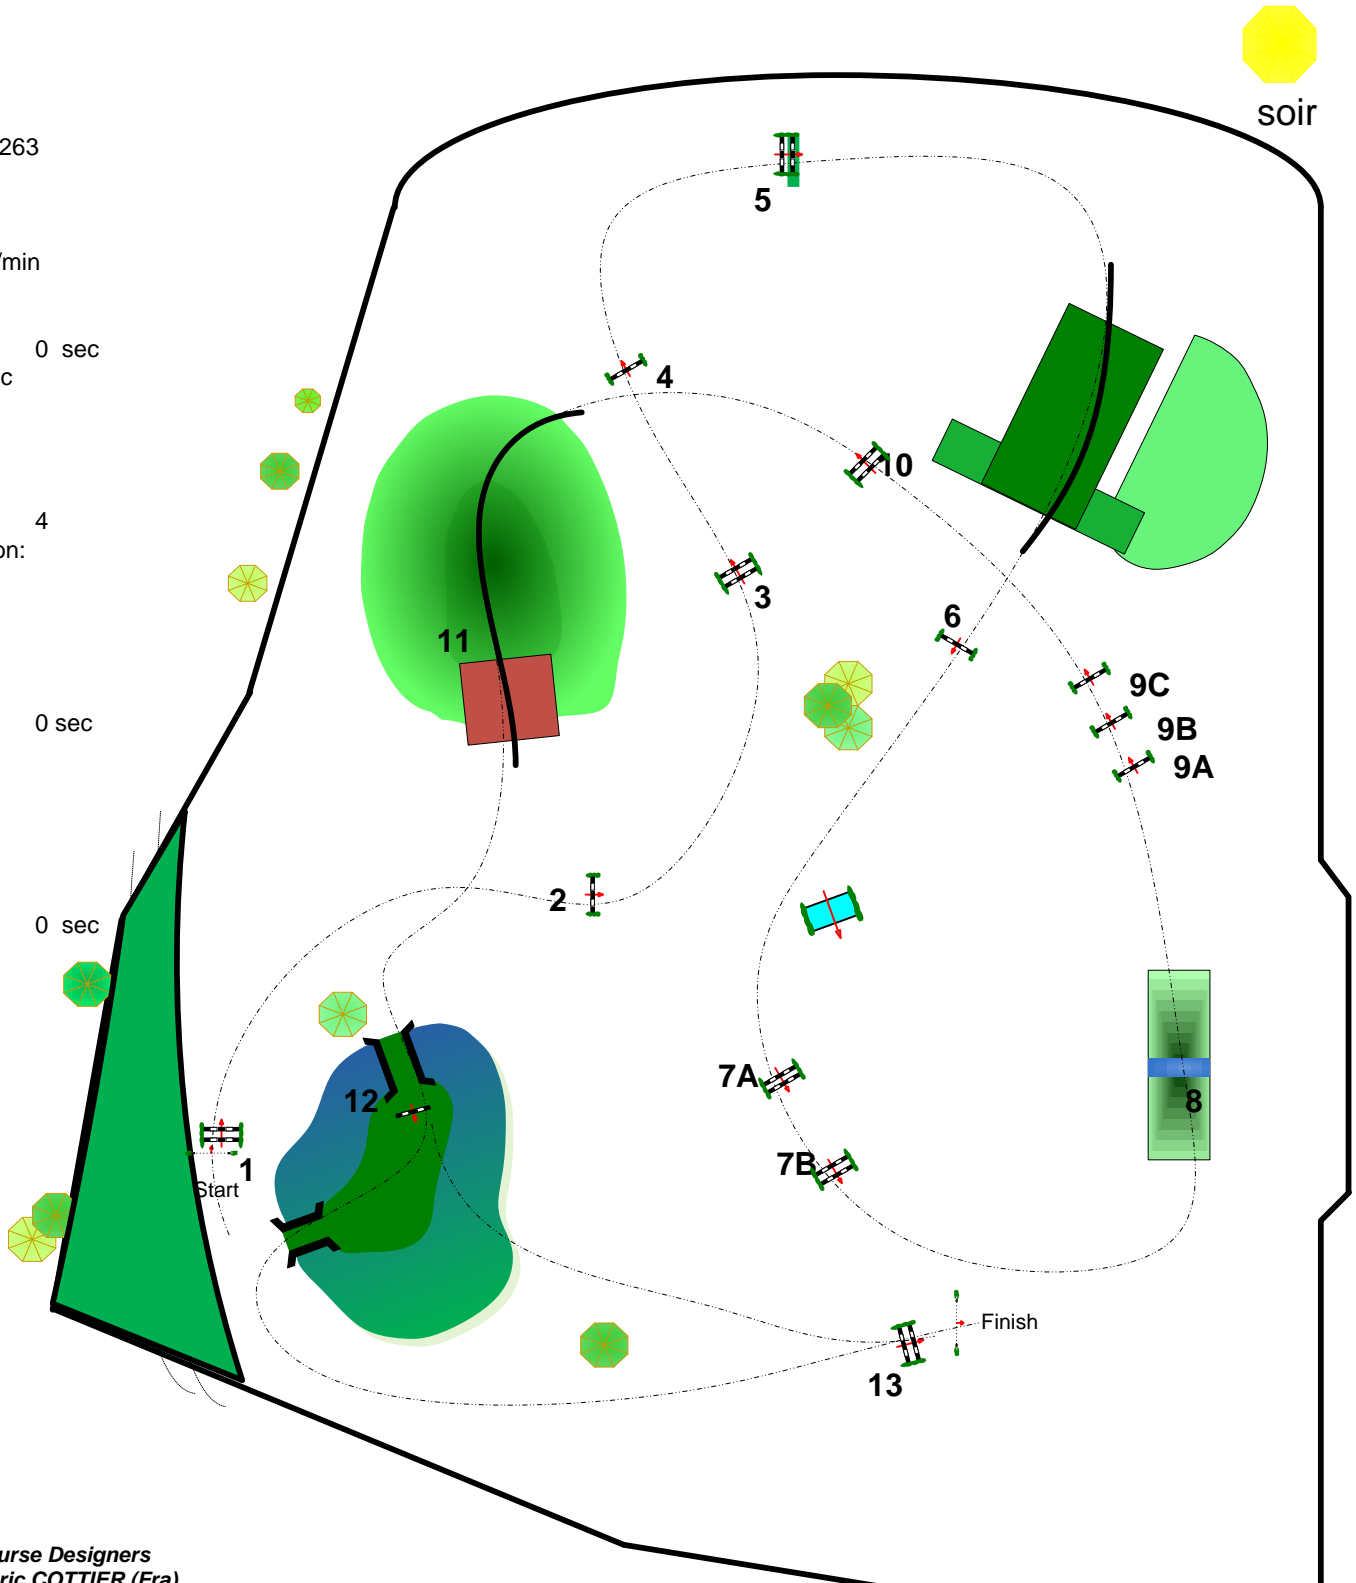

CSI *** 11 - 14 April 2013

AREZZO EQUESTRIAN CENTRE

CAMPO BOCCACIO

Class No.: 247

Derby

Speed and Handiness

sabato 13 aprile 2013

Start: 16.30

Table: C
National RG:
FEI RG / Art. 239/263
Height: 1.35 m

Speed: 350 m/min

Length: 650 m
Time allowed: 0 sec
Time limit: 180 sec

Obstacles: 13
Efforts: 16
Penalty sec: 4
Closed combination:

Length: m
Time allowed: 0 sec
Time limit: 0 sec

2nd Jump-off:

Length: 0 m
Time allowed: 0 sec
Time limit: 0 sec

soir

matin

Course Designers
Frédéric COTTIER (Fra)
Elio Travagliati (Ita)

JURY