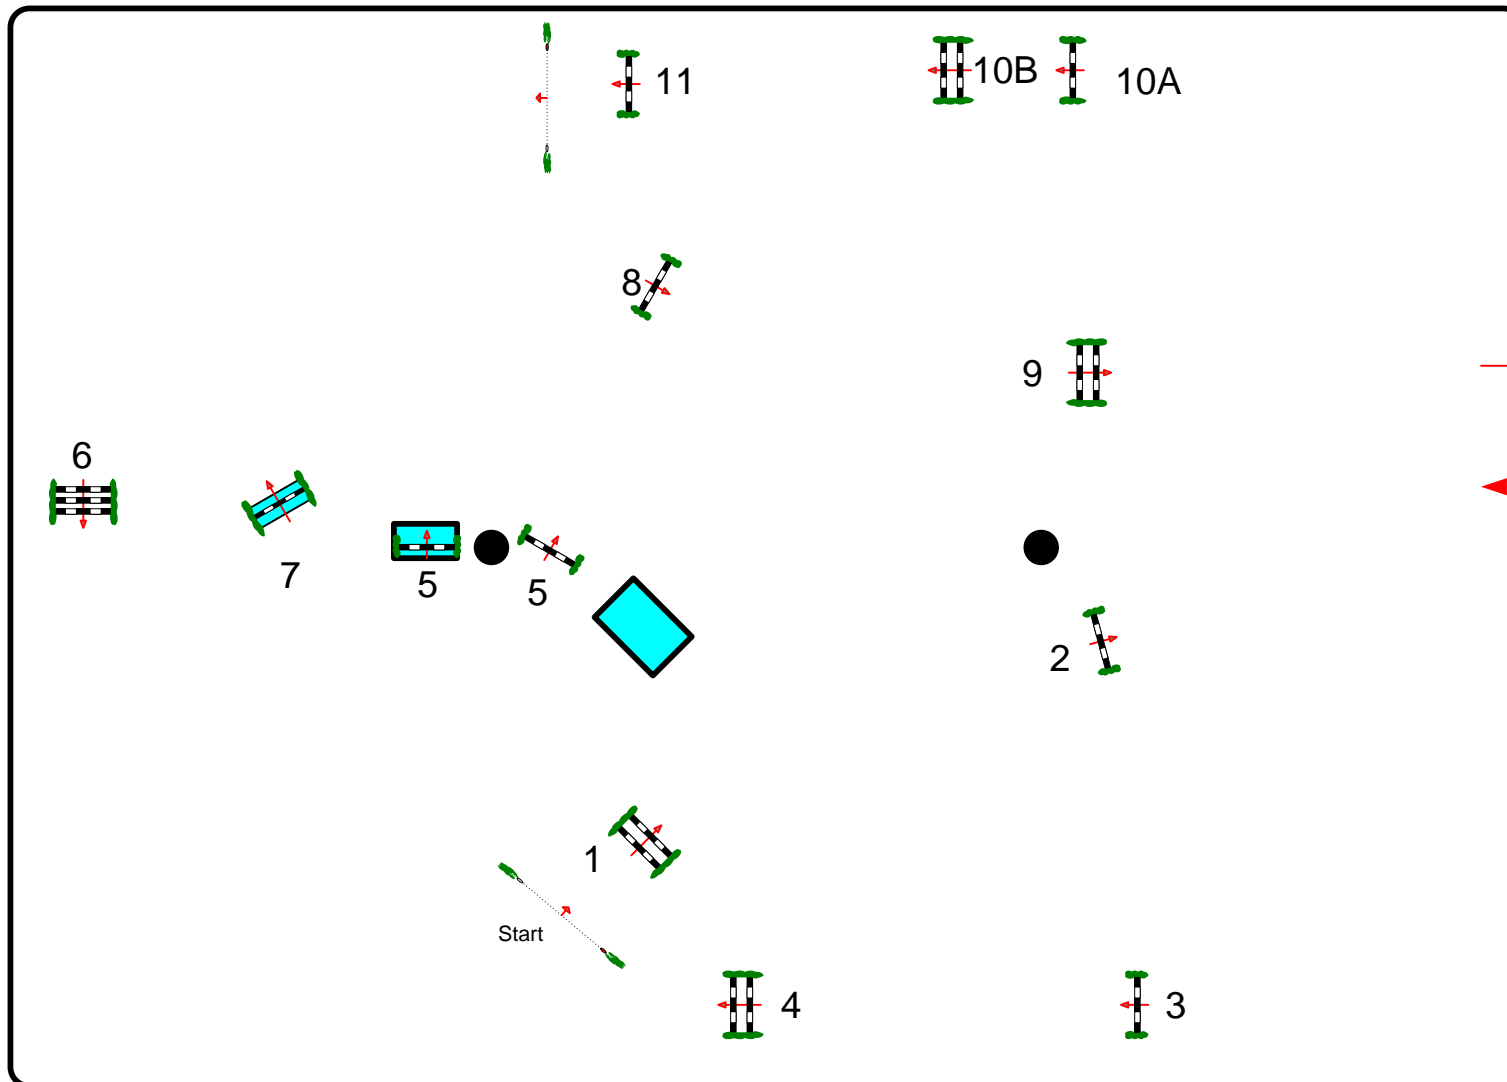

Class No.: 216

5 YEAR OLDS

NOT AGAINST THE CLOCK

martedì 9 aprile 2013

Start: 0:00

CAMPO DANTE

Table: A
National RG:
FEI RG / Art. 238.1.1
Height: 1.15 m

Speed: 325 m/min

Length: 510 m

Time allowed: 95 sec

Time limit: 190 sec

→ In / Out
←

Obstacles: 11

Efforts: 12

Penalty sec

Closed combination:

:

Length: 0 m

Time allowed: 0 sec

Time limit: 0 sec

2nd Jump-off:

Length: 0 m

Time allowed: 0 sec

Time limit: 0 sec