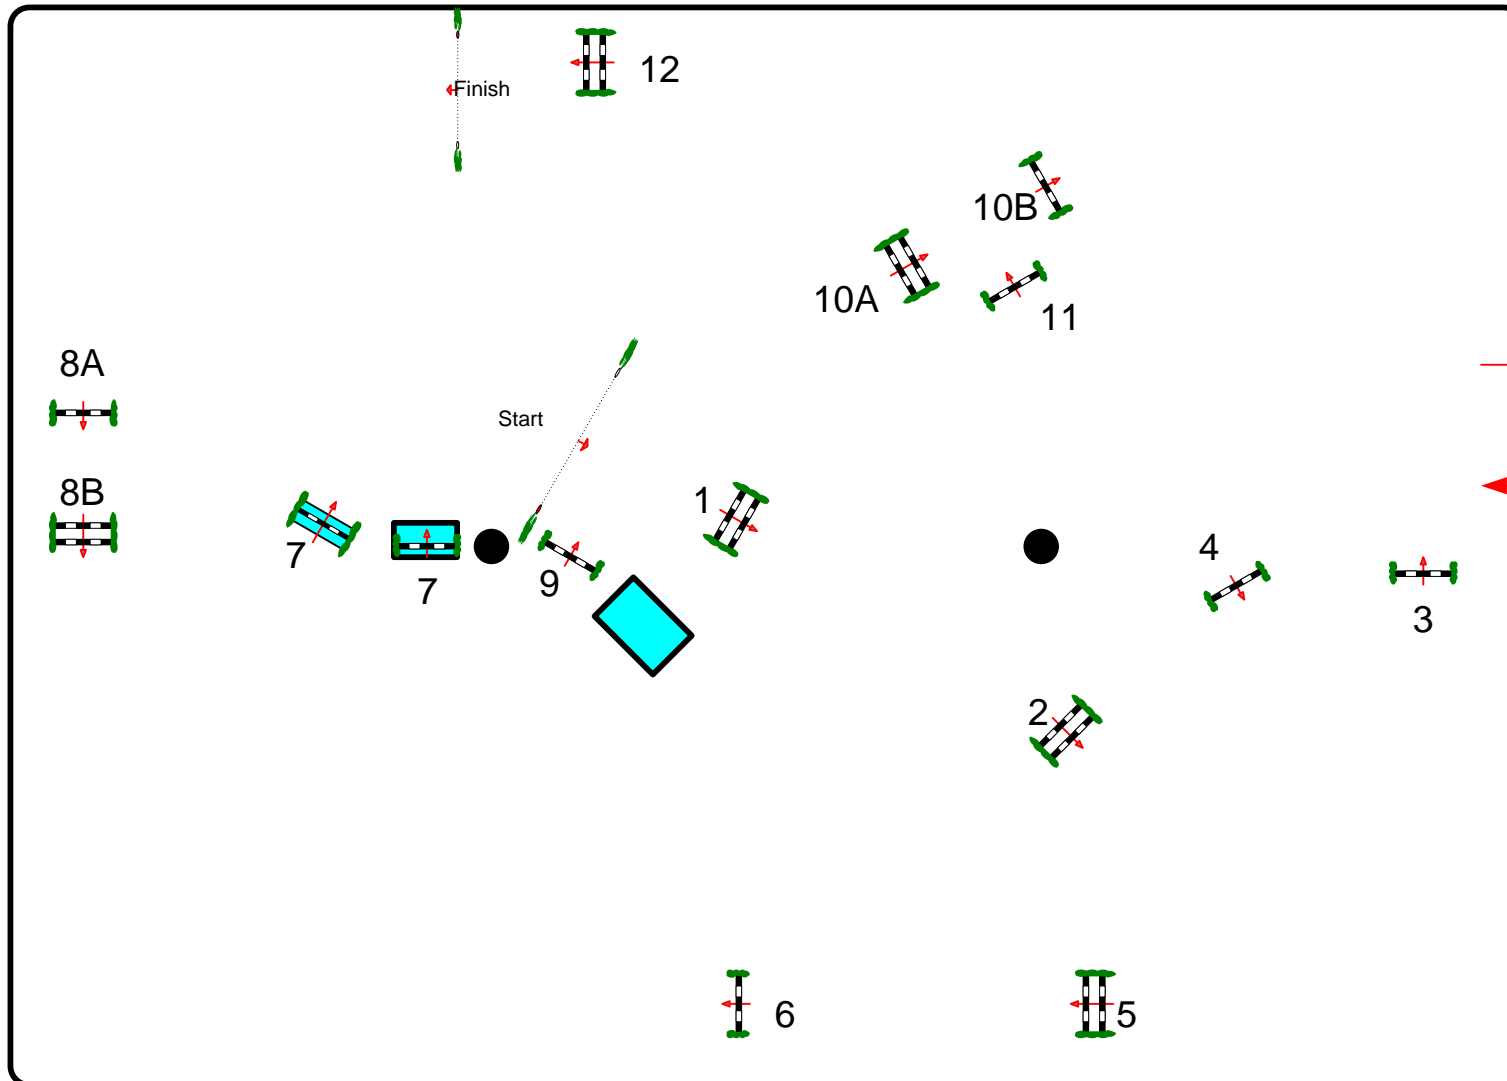

WEEK 5

Class No.: 218

7 YEAR OLDS

Competition against the clock

martedì 9 aprile 2013

Start: 0:00

Table: A
National RG:
FEI RG / Art. 238.1.1
Height: 1.30 m

CAMPO
DANTE

Speed: 350 m/min

Length: 500 m

Time allowed: 86 sec

Time limit: 172 sec

Obstacles:
Efforts:
Penalty sec
Closed combination:

1st Jump-off:

Length: 0 m

Time allowed: 0 sec

Time limit: 0 sec

2nd Jump-off:

Length: 0 m

Time allowed: 0 sec

Time limit: 0 sec

Course Designer

FRANCOIS DENIS . FRA

JURY