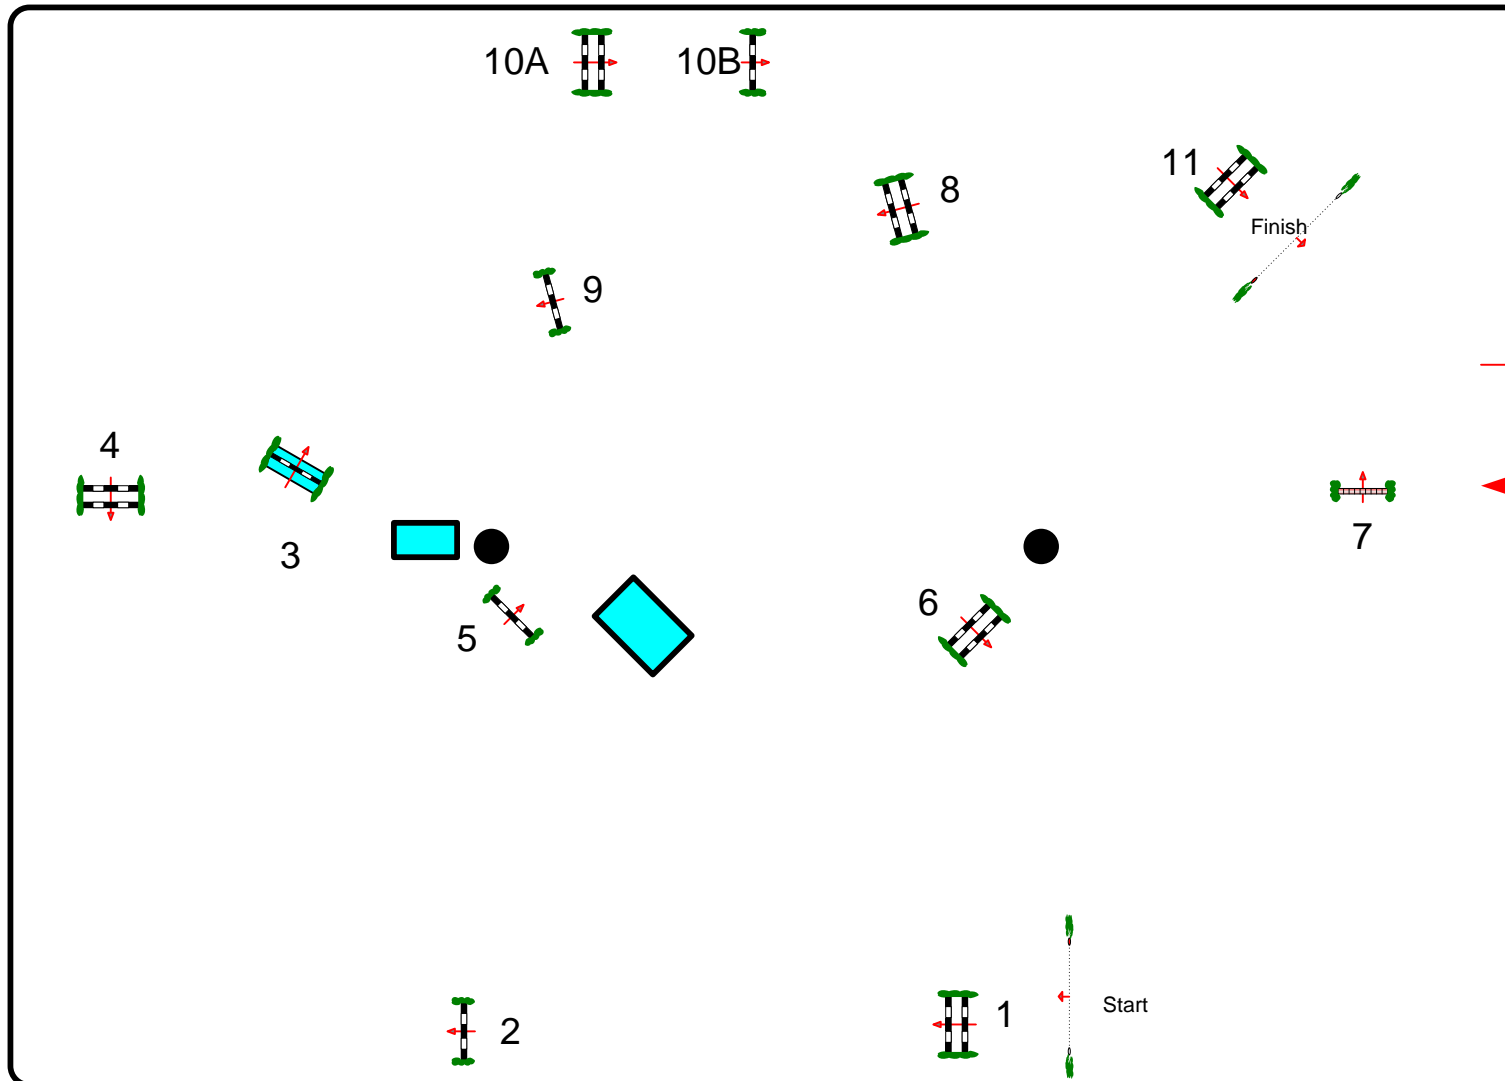

WEEK 5

Class No.: 219

5 YEAR OLDS

Competition not against the clock

mercoledì 10 aprile 2013

Start: 0:00

CAMPO
DANTE

Table: A
National RG:
FEI RG / Art. 238.1.1
Height: 1.15 m

Speed: 325 m/min

Length: 510 m

Time allowed: 95 sec

Time limit: 190 sec

Obstacles: 11

Efforts: 12

Penalty sec

Closed combination:

1st Jump-off:

Length: 0 m

Time allowed: 0 sec

Time limit: 0 sec

2nd Jump-off:

Length: 0 m

Time allowed: 0 sec

Time limit: 0 sec