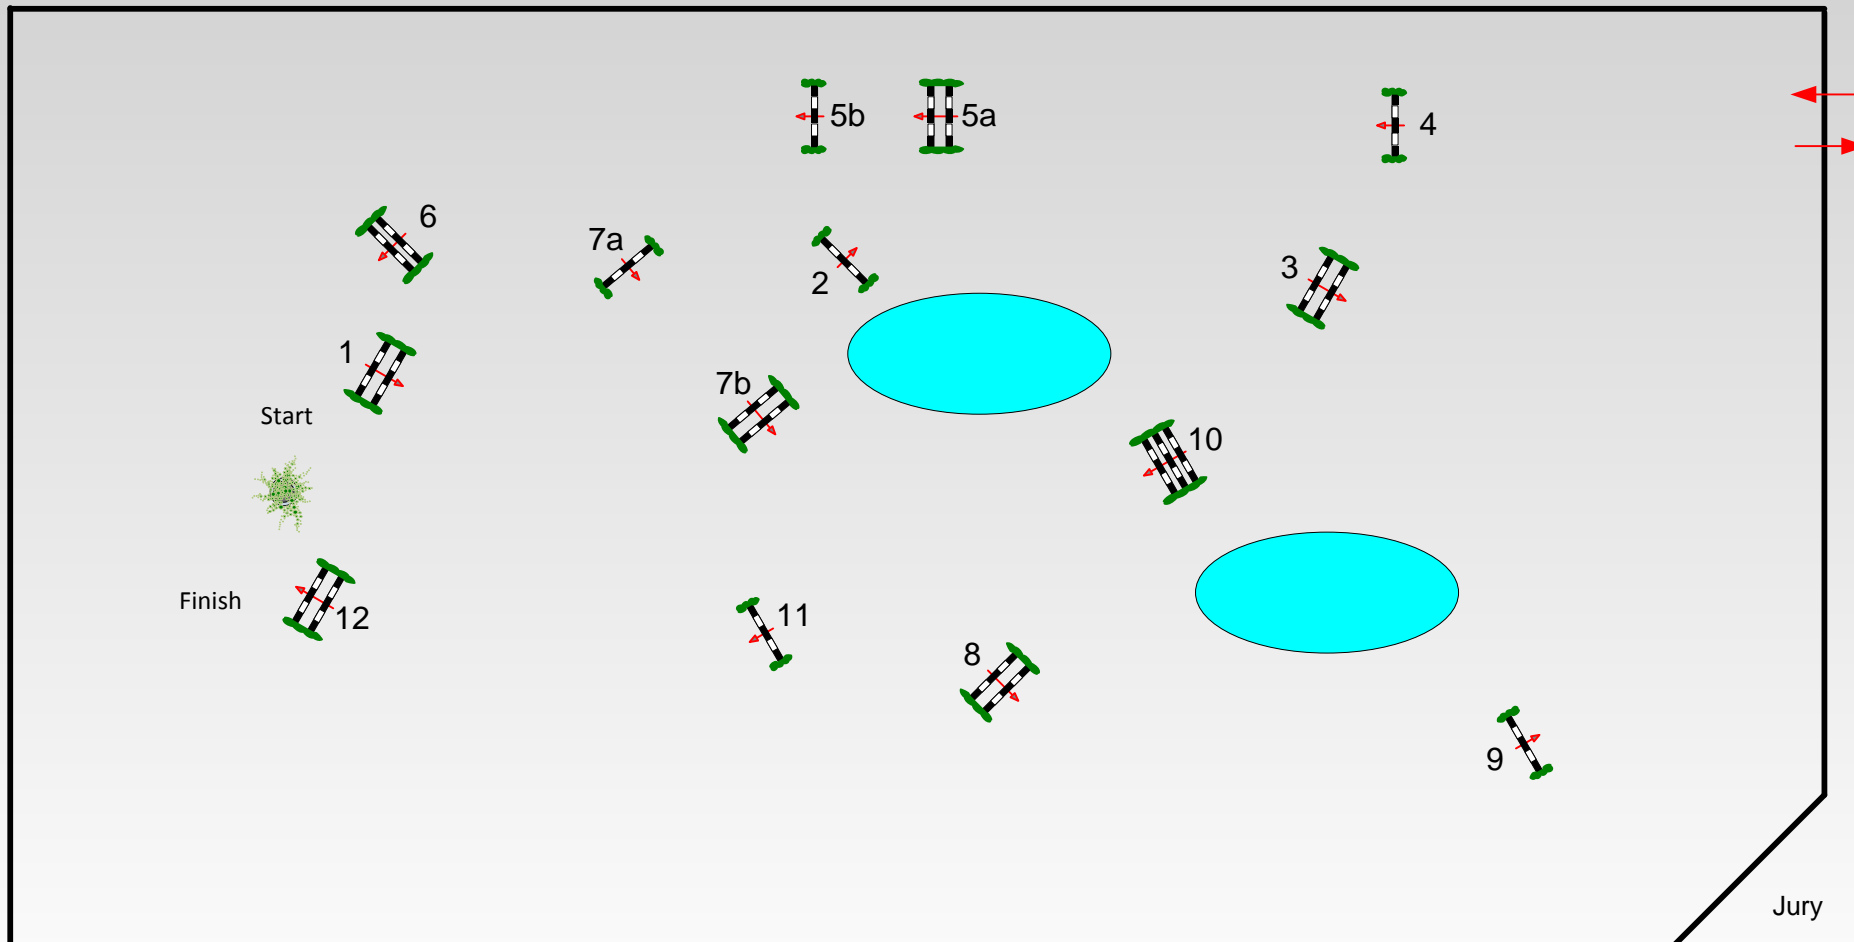

# Maimarkt - Turnier Mannheim 2013

Class No.: 7

Preis von Madeleine Winter-Schulze

Competition against the clock

Montag, 6. Mai 2013

Start: 8:30

Table: A  
National RG:  
FEI RG / Art. 238.2.1  
Height: 1,45 m

Speed: 350 m/min  
Length: 420 m  
Time allowed: 72 sec  
Time limit: 144 sec

Obstacles: 12  
Efforts: 14  
Penalty sec:  
Closed combination:

1st Jump-off:  
Length: 0 m  
Time allowed: 0 sec  
Time limit: 0 sec

2nd Jump-off:  
Length: 0 m  
Time allowed: 0 sec  
Time limit: 0 sec

Jury  
Course Designer  
Christa Jung (GER) mit  
Team