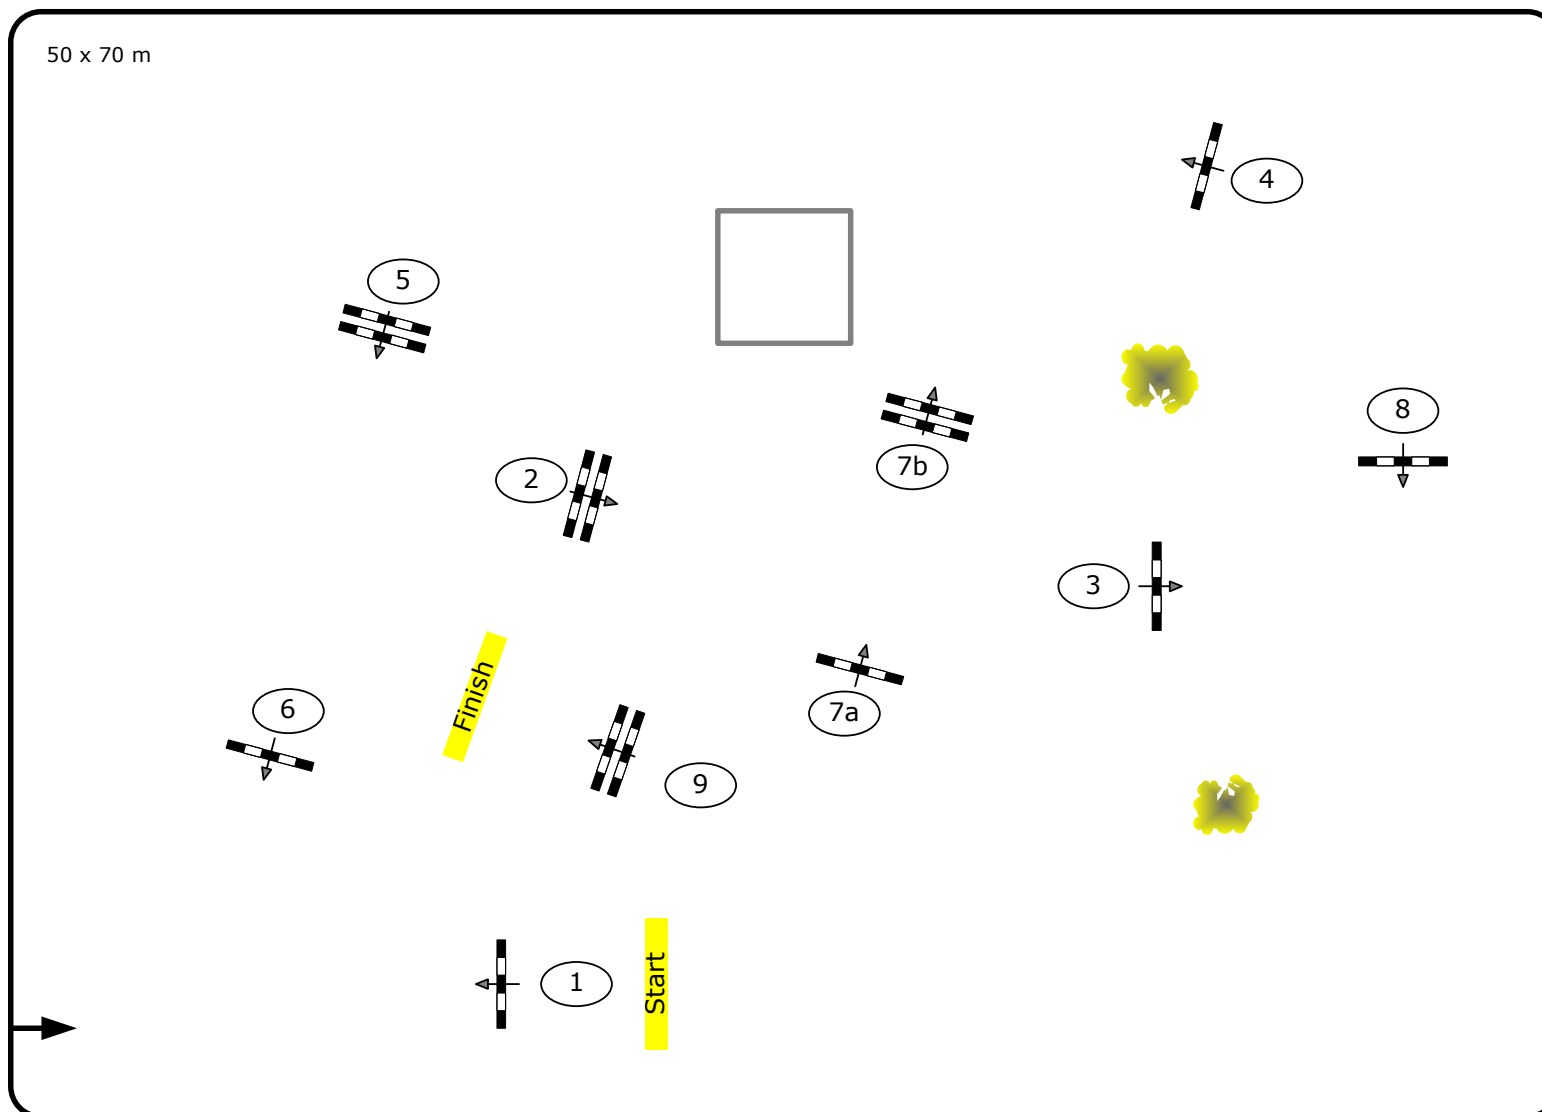

Class No.: 6,7

Amateur A,B Class

Competition against the clock

Table:	A
National RG:	
FEI RG / Art.	238.2.2.1
Height:	1,00/120 m
Speed:	350 m/min
Length:	370 m
Time allowed:	64 sec
Time limit:	128 sec
Obstacles:	9
Efforts:	10