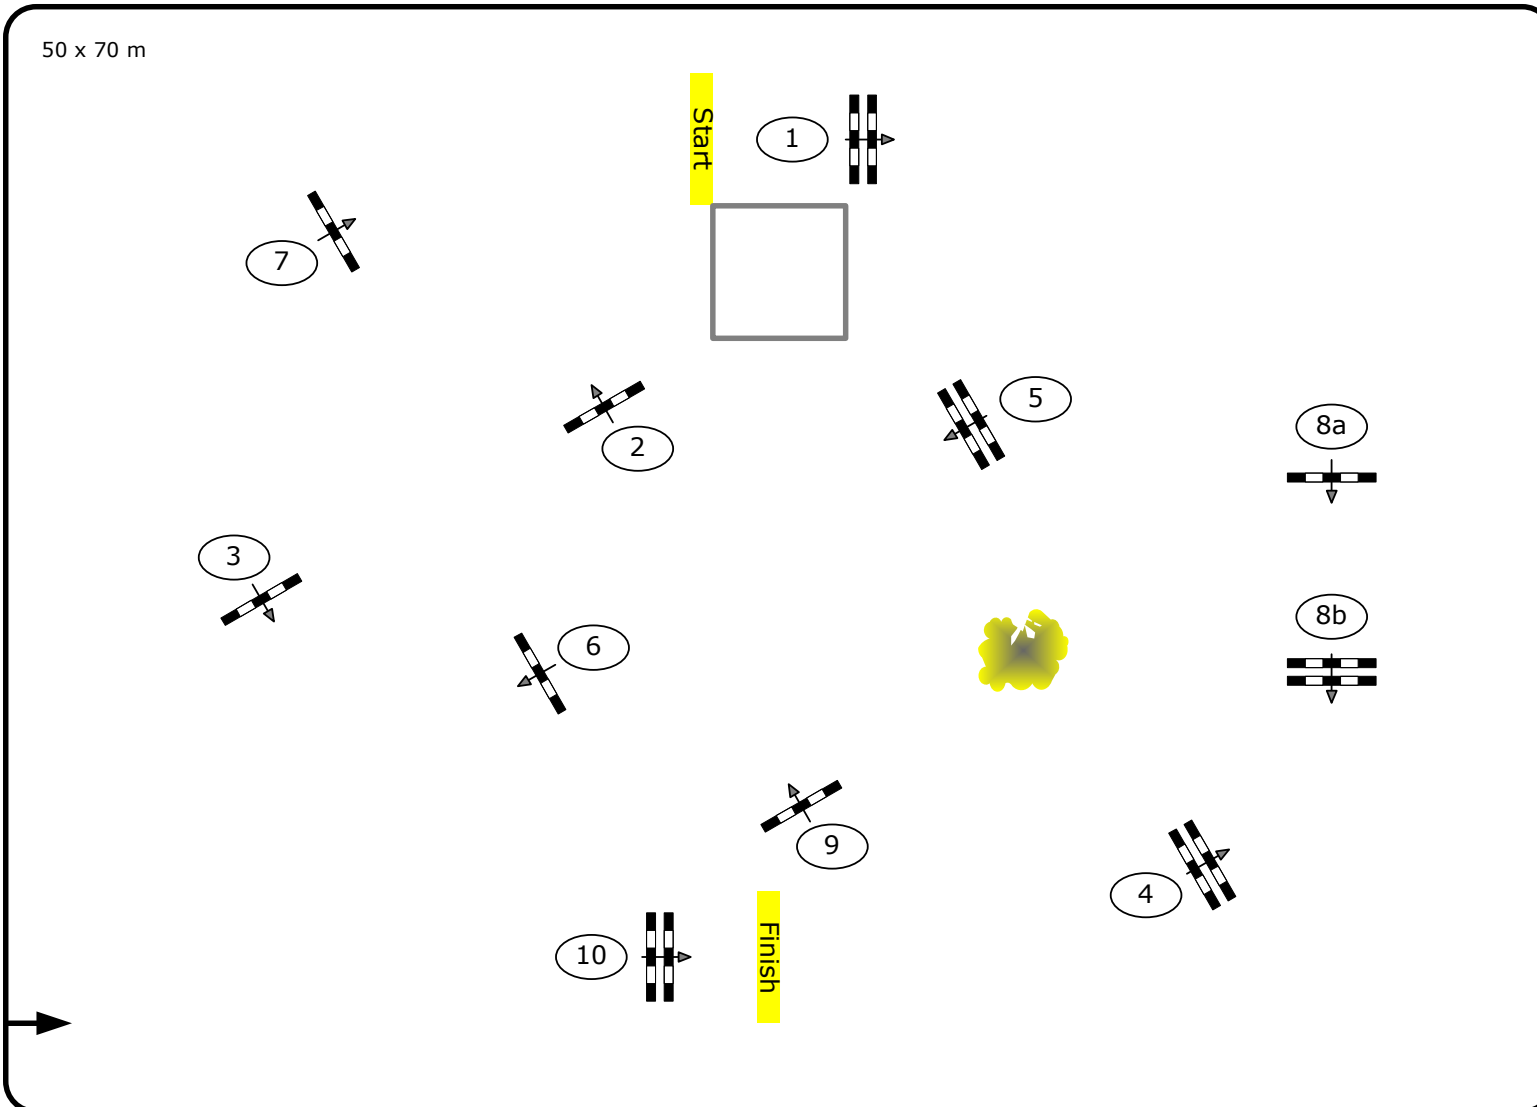

Amateurs 3, 4 **Competition against the clock**

Table:	A
National RG:	
FEI RG / Art.	238.2.1
Height:	0,90 m
Speed:	350 m/min
Length:	440 m
Time allowed:	76 sec
Time limit:	152 sec
Obstacles:	10
Efforts:	11