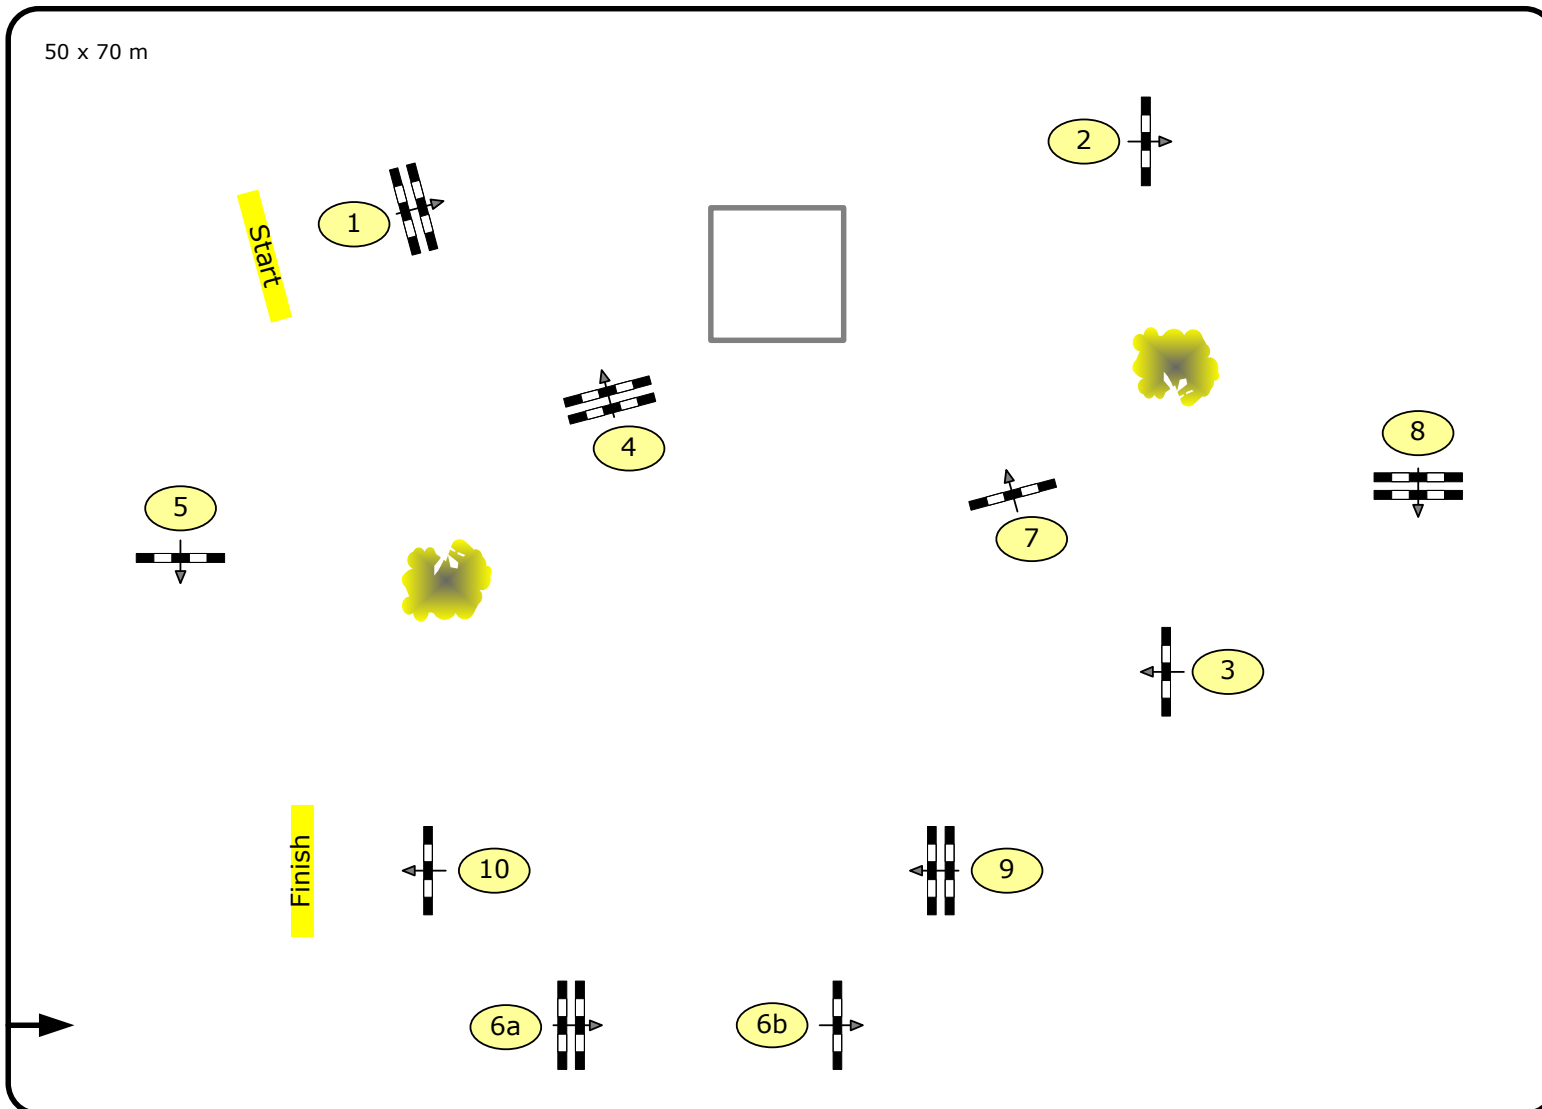

Amateur 5/6 Competition with one jump-off

Table:	A
National RG:	
FEI RG / Art.	238.2.2
Height:	1,00/1,20 m
Speed:	350 m/min
Length:	370 m
Time allowed:	64 sec
Time limit:	128 sec
Obstacles:	10
Efforts:	11

1st Jump-off:

3-4-5-6ab-7-8-10

Length:	280 m
Time allowed:	48 sec
Time limit:	96 sec