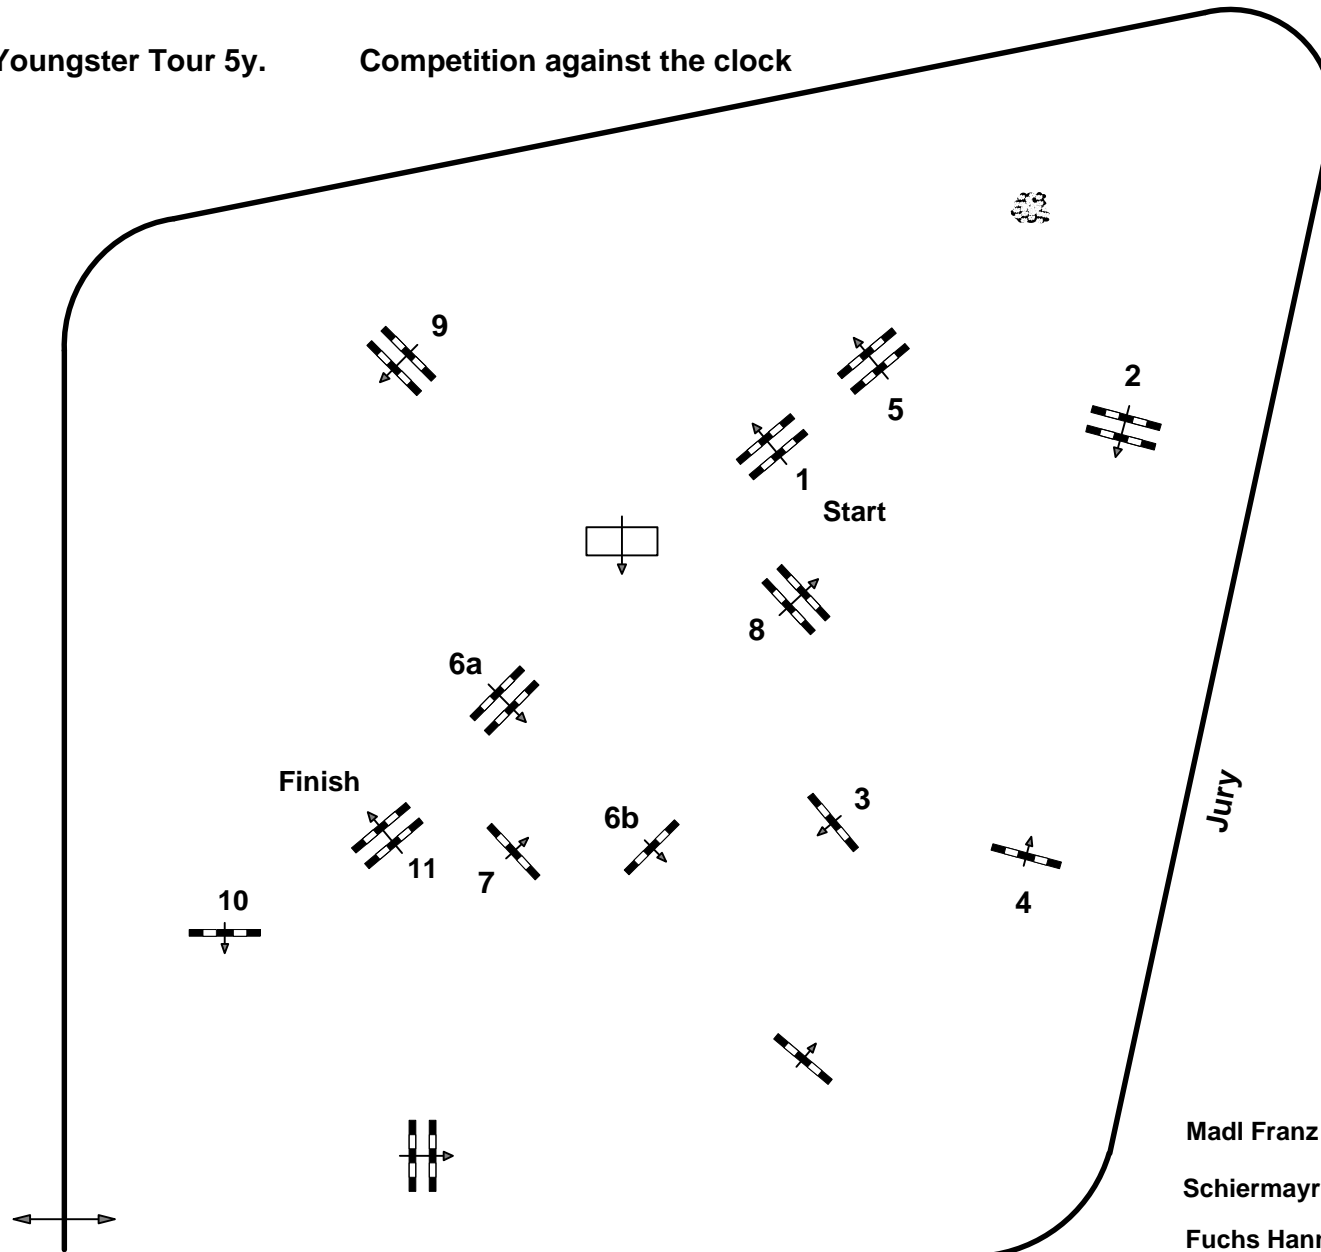

# CSI \*\* Lamprechtshausen

1

Youngster Tour 5y.

Competition against the clock

Table: A

FEI RG / Art. 238 / 2.1

Height: 1.00 mtr.

Speed: 350 m/Min.

Length: 490 mtr.

Time allowed 84 sec.

Time limit 168 sec.

Obstacles : 11

Efforts: 12

JumpOff :

Length: 0 mtr.

Time allowed: 0 sec