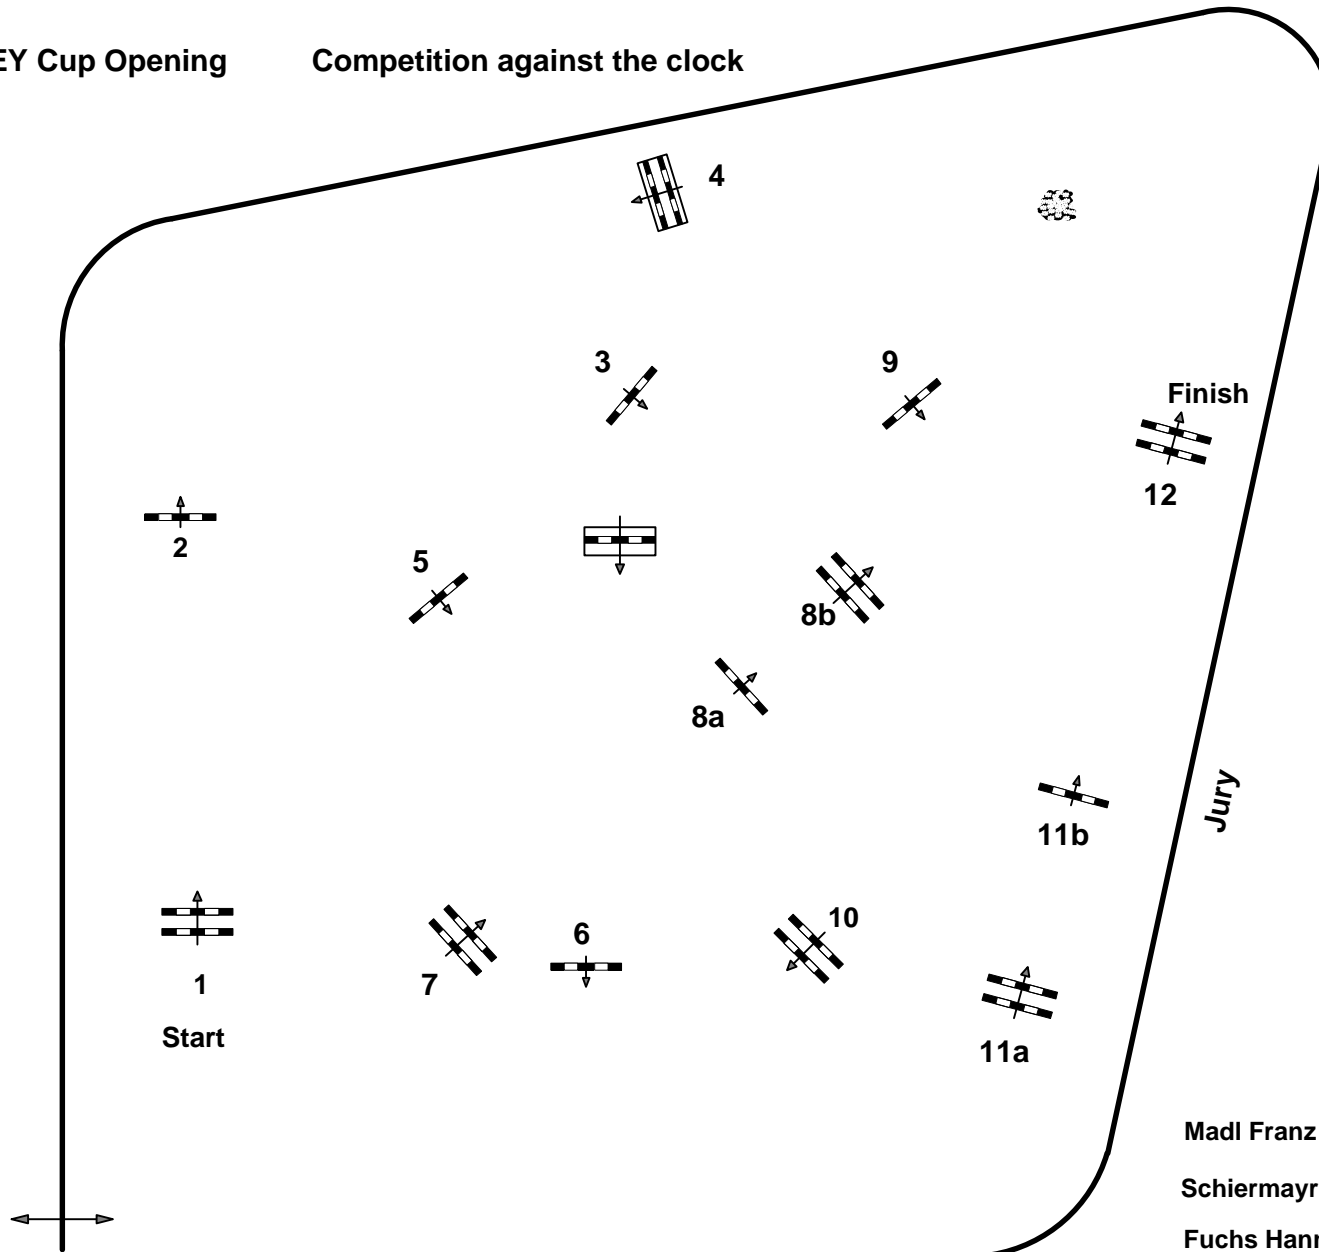

Madi

CSI ** Lamprechtshausen

6

EY Cup Opening

Competition against the clock

Table: A

FEI RG / Art. 238 / 2.1

Height: 1.35 mtr.

Speed: 350 m/Min.

Length: 450 mtr.

Time allowed 78 sec.

Time limit 156 sec.

Obstacles : 12

Efforts: 14

JumpOff :

Length: 0 mtr.