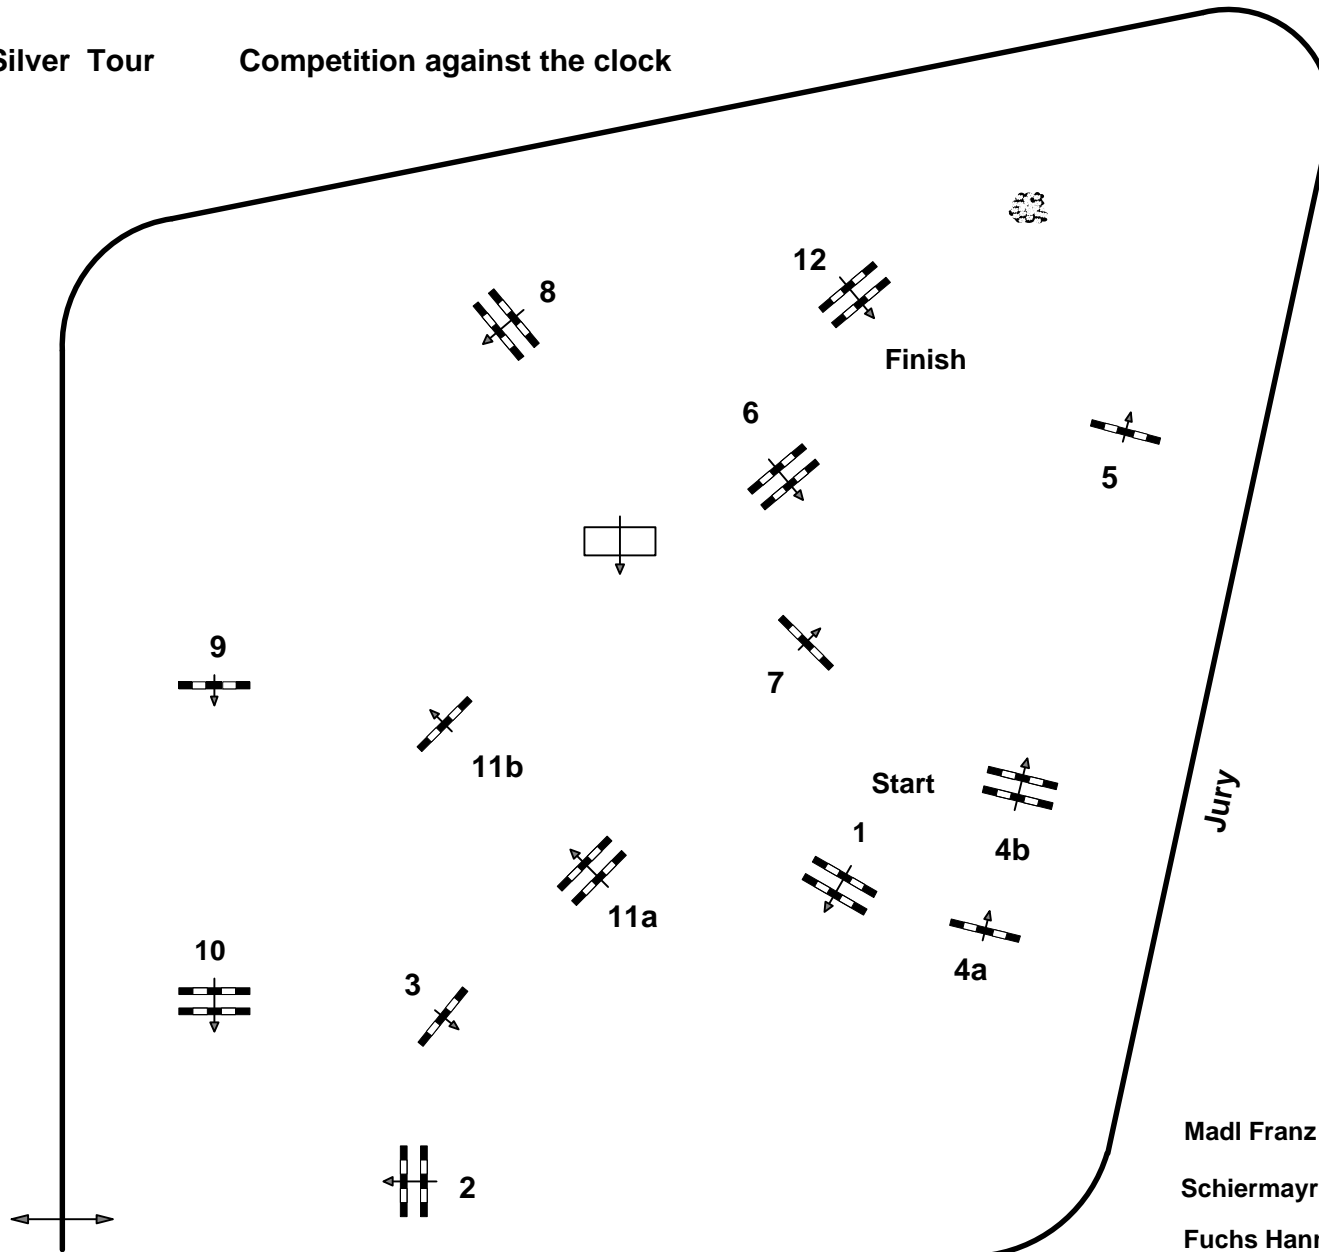

# CSI \*\* Lamprechtshausen

4

Silver Tour

Competition against the clock

Table: A

FEI RG / Art. 238 / 2.1

Height: 1.30 mtr.

Speed: 350 m/Min.

Length: 470 mtr.

Time allowed 81 sec.

Time limit 162 sec.

Obstacles : 12

Efforts: 14

JumpOff :

Length: 0 mtr.

Time allowed: 0 sec