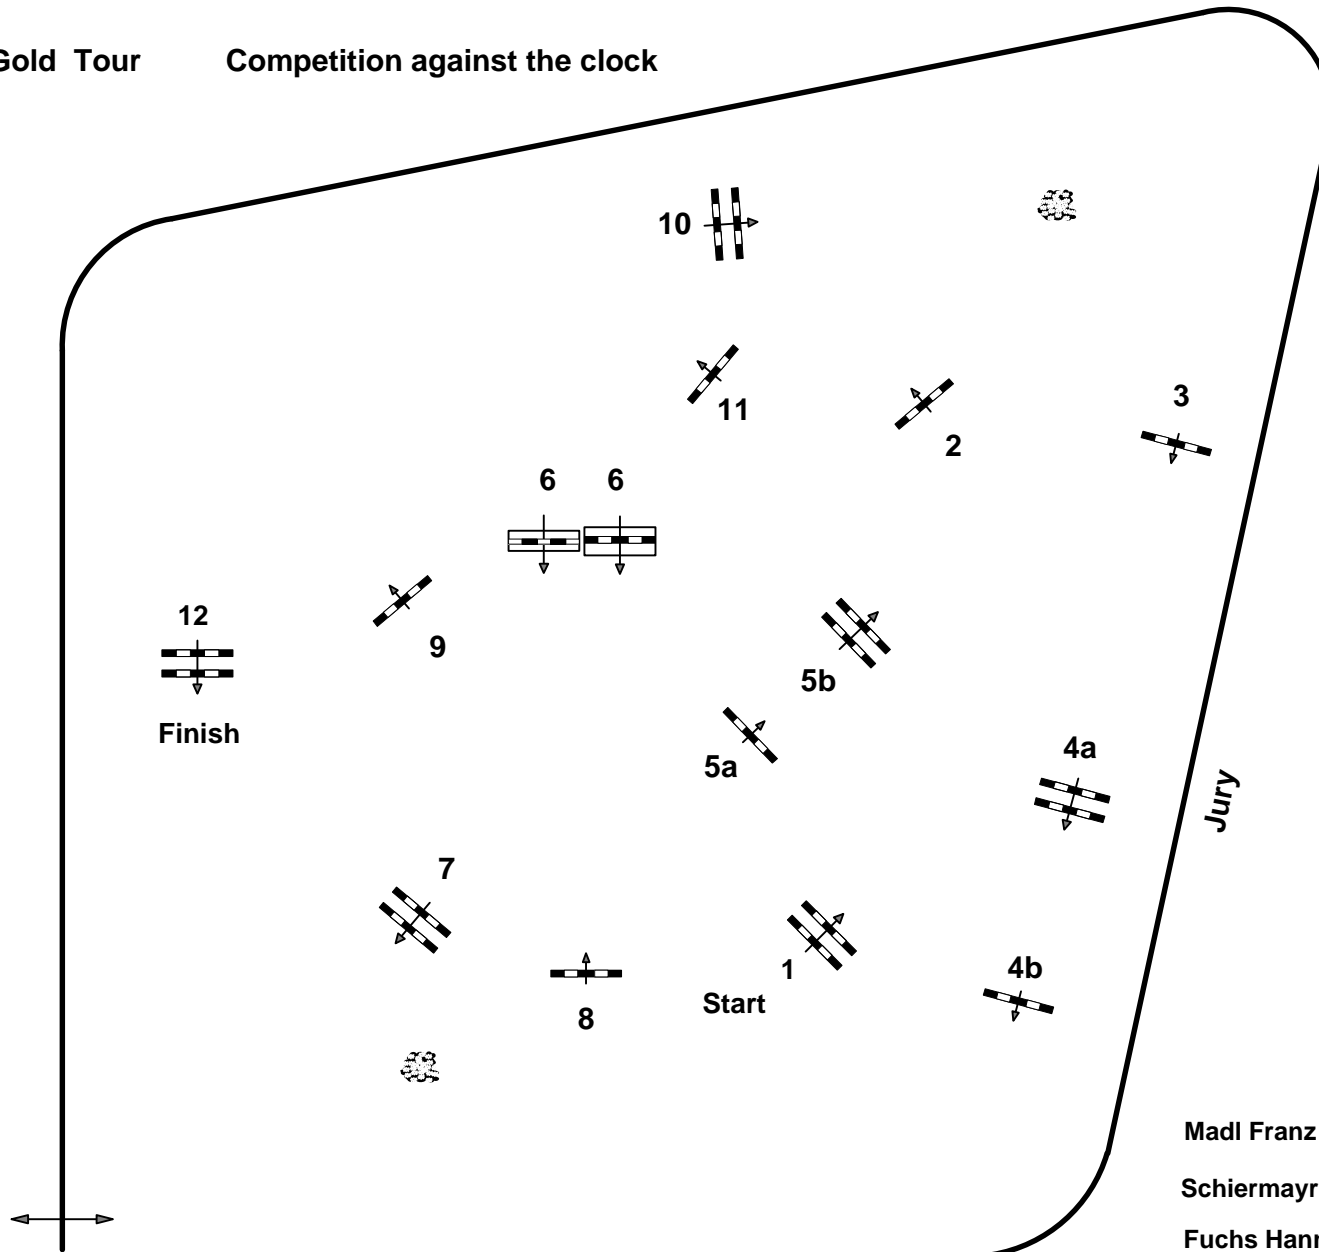

Madi

CSI ** Lamprechtshausen

5

Gold Tour Competition against the clock

Table: A

FEI RG / Art. 238 / 2.1

Height: 1.40 mtr.

Speed: 350 m/Min.

Length: 450 mtr.

Time allowed 78 sec.

Time limit 156 sec.

Obstacles : 12

Efforts: 14

JumpOff :

Length: 0 mtr.

Time allowed: 0 sec