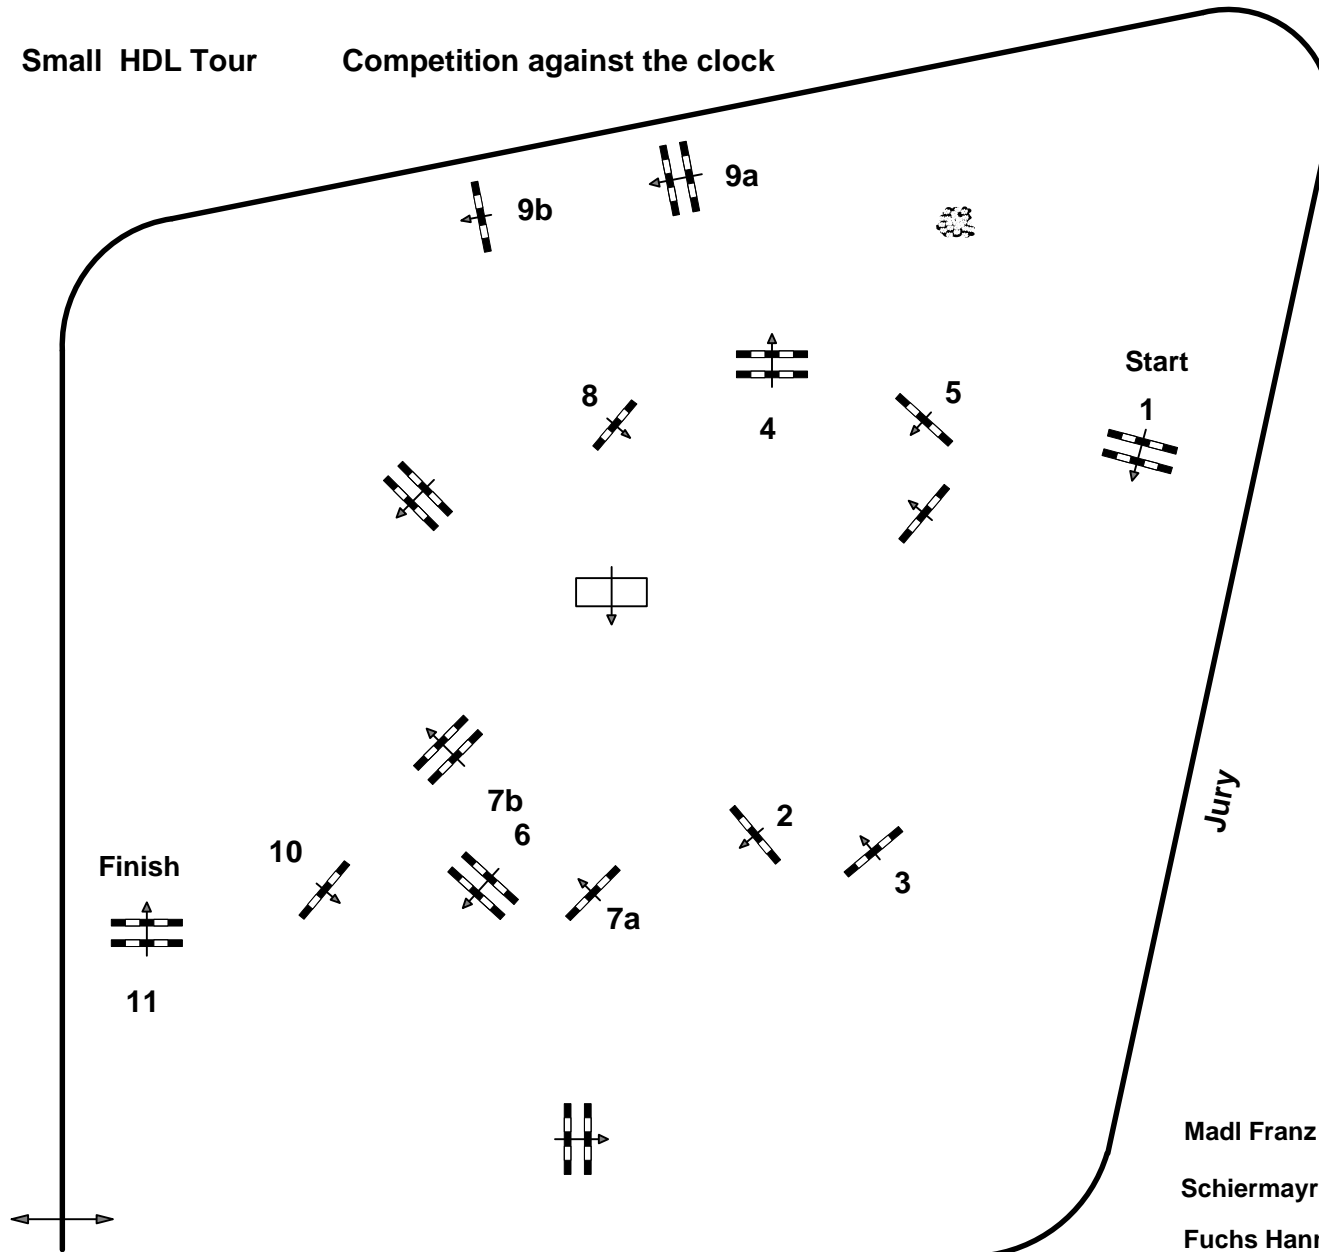

Madi

CSI ** Lamprechtshausen

12

Small HDL Tour

Competition against the clock

Table: A

FEI RG / Art. 238 / 2.1

Height: 1.10 mtr.

Speed: 350 m/Min.

Length: 490 mtr.

Time allowed 84 sec.

Time limit 168 sec.

Obstacles : 11

Efforts: 13

JumpOff :

Length: 0 mtr.