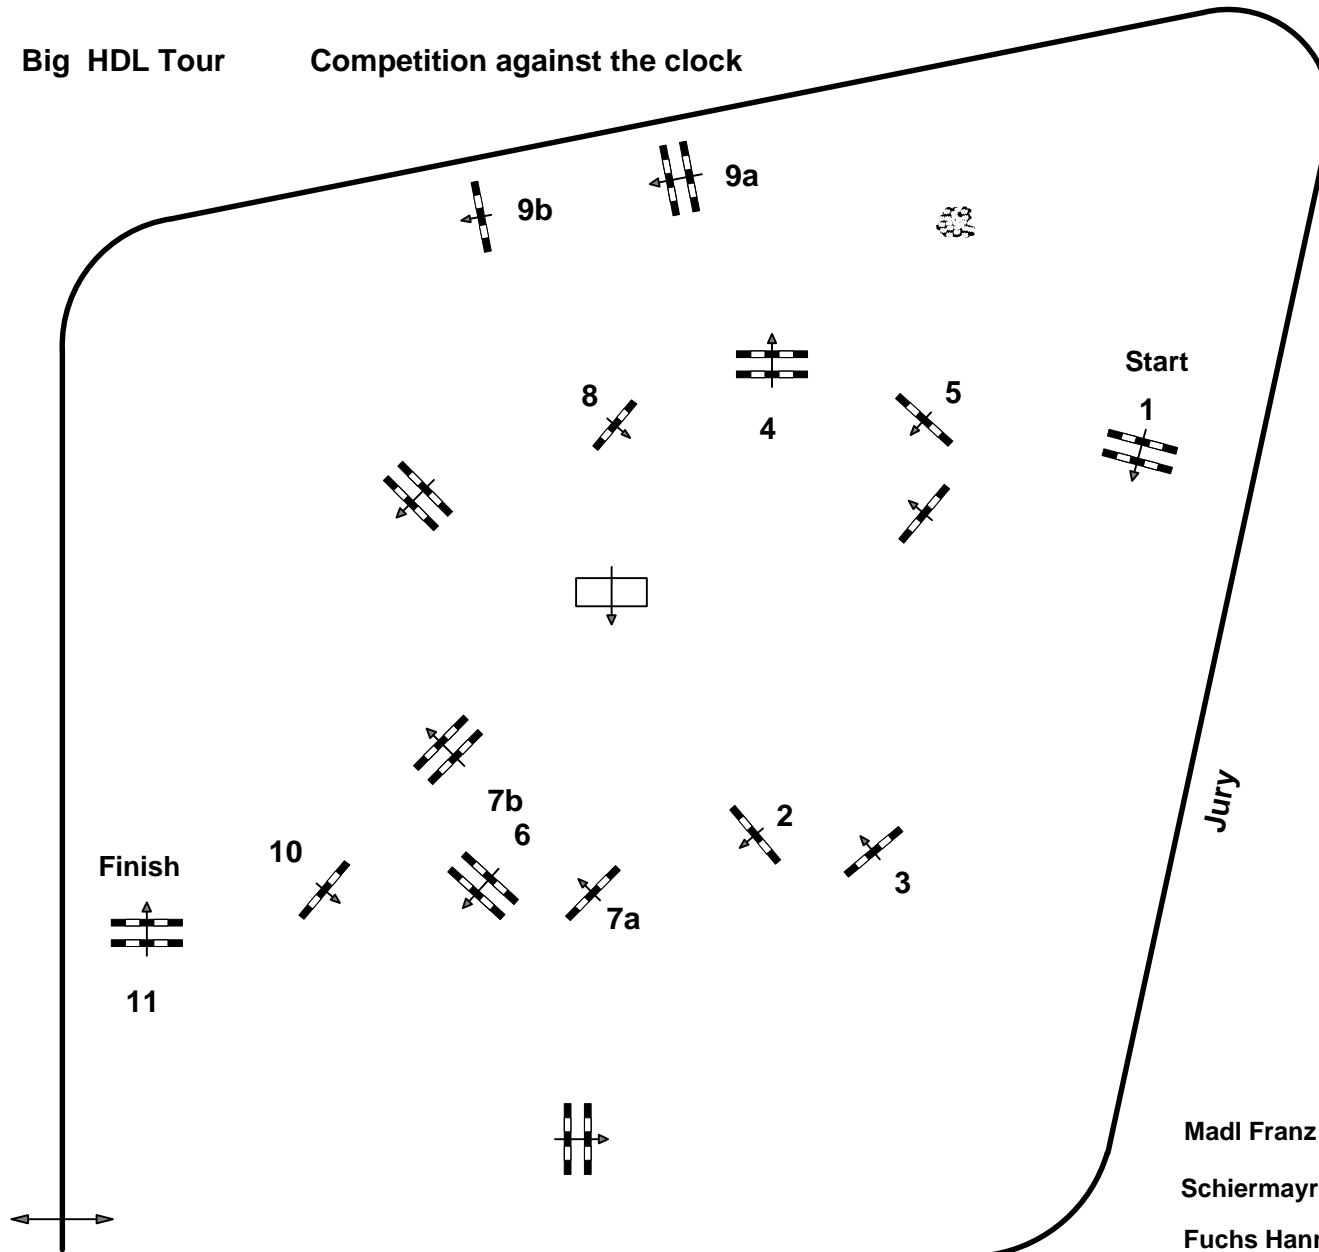

# CSI \*\* Lamprechtshausen

**13**

Big HDL Tour

Competition against the clock

Table: A

FEI RG / Art. 238 / 2.1

Height: 1.20 mtr.

Speed: 350 m/Min.

Length: 490 mtr.

Time allowed 84 sec.

Time limit 168 sec.

Obstacles : 11

Efforts: 13

JumpOff :

Length: 0 mtr.

Time allowed: 0 sec