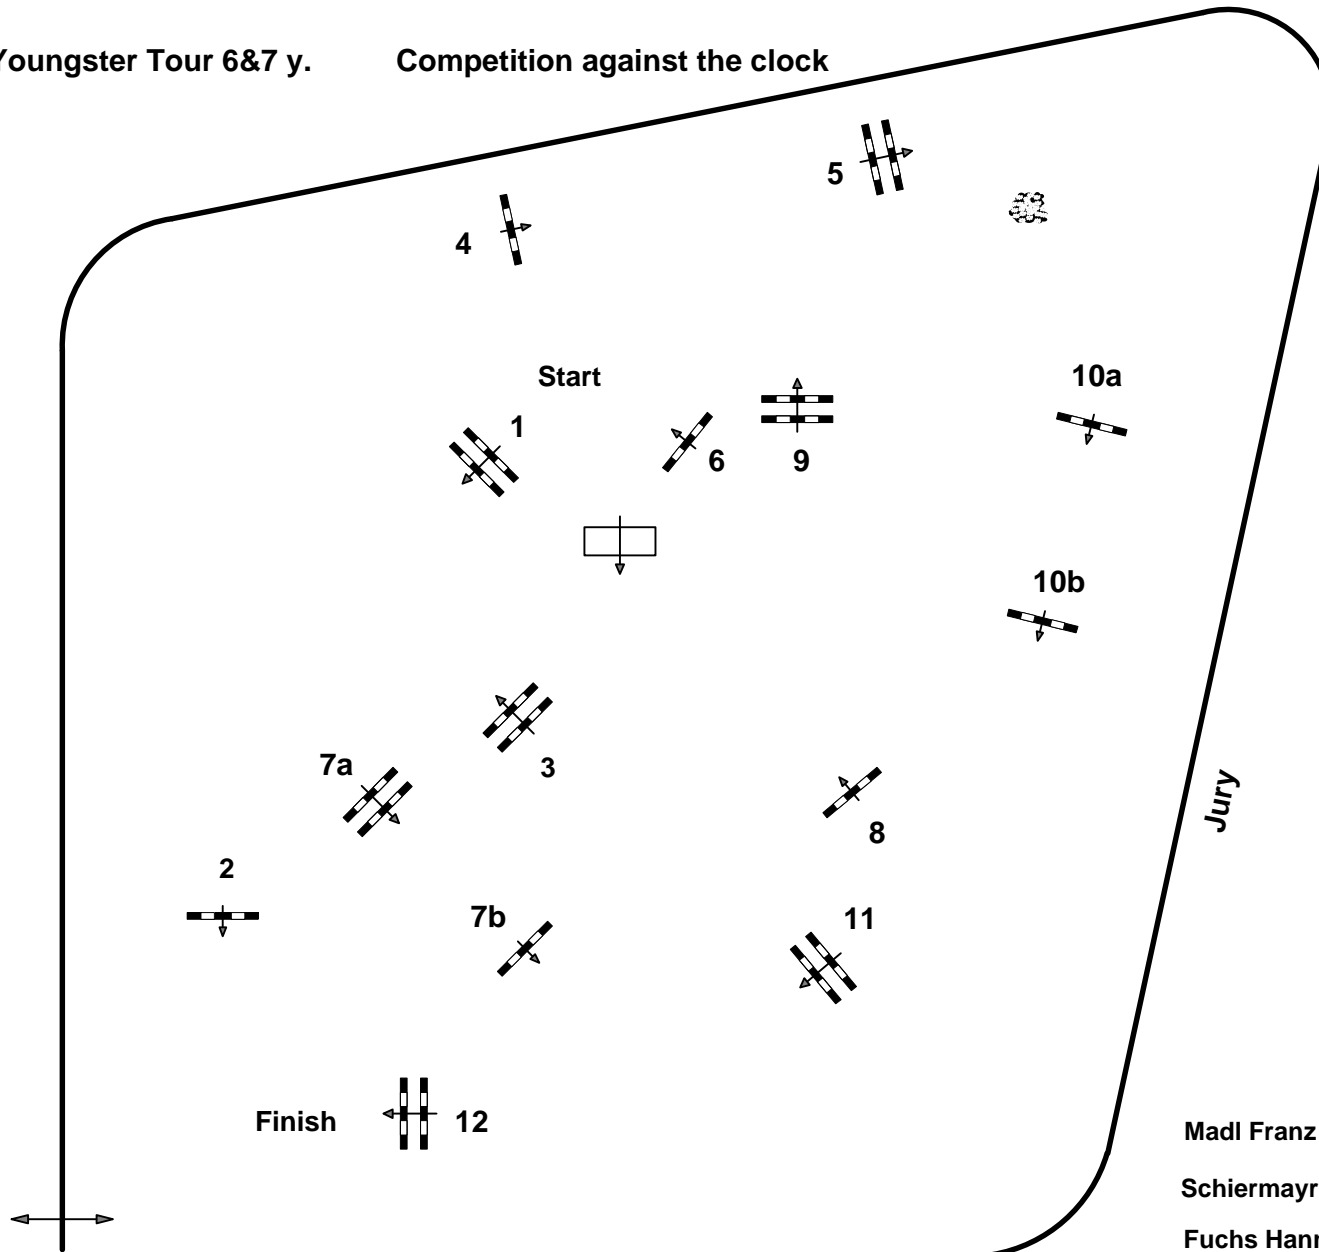

Madi

CSI ** Lamprechtshausen

8

Youngster Tour 6&7 y.

Competition against the clock

Table: A

FEI RG / Art. 238 / 2.1

Height: 1.20 / 1.25 mtr.

Speed: 350 m/Min.

Length: 450 mtr.

Time allowed 78 sec.

Time limit 156 sec.

Obstacles : 12

Efforts: 14

JumpOff :

Length: 0 mtr.

Time allowed: 0 sec

Time limit: 0 sec.

Madl Franz (AUT)

Schiermayr Franz (AUT)

Fuchs Hannes (AUT)