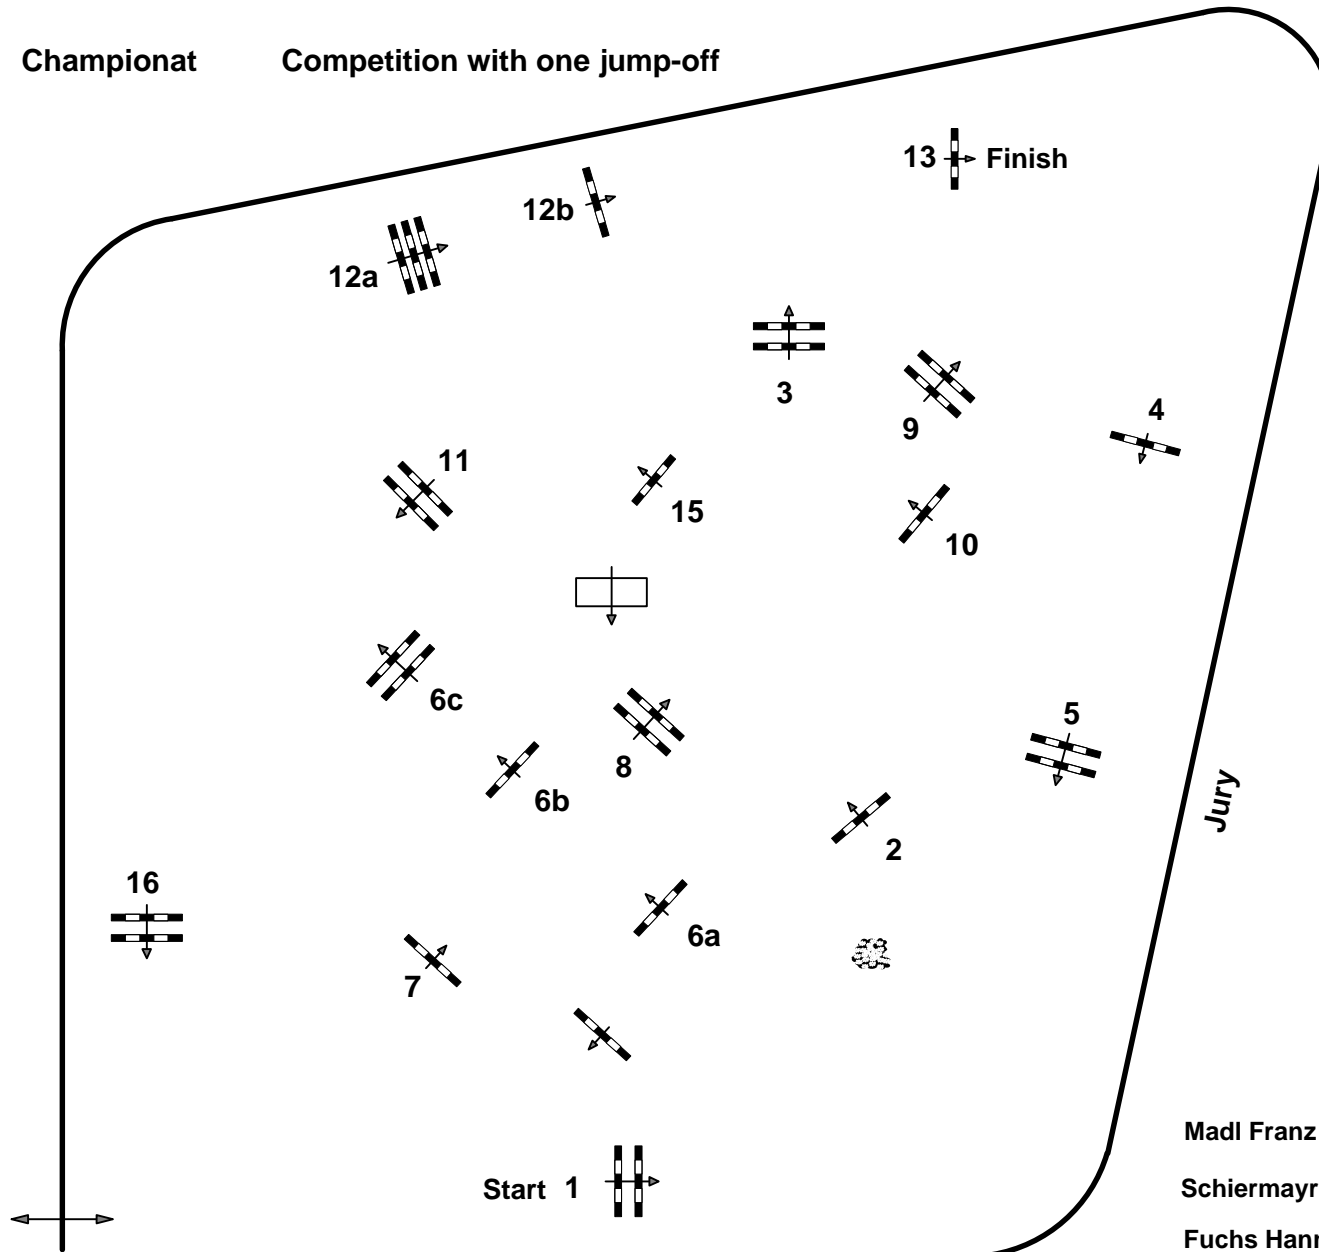

CSI ** Lamprechtshausen

11

Championat

Competition with one jump-off

Table: A

FEI RG / Art. 238 / 2.1

Height: 1.45 mtr.

Speed: 350 m/Min.

Length: 450 mtr.

Time allowed 78 sec.

Time limit 156 sec.

Obstacles : 13

Efforts: 16

JumpOff :

7-3-10-11-6bc-12b-15-16

Length: 370 mtr.

Time allowed: 64 sec

Time limit: 128 sec.

Madi Franz (AUT)

Schiermayr Franz (AUT)

Fuchs Hannes (AUT)