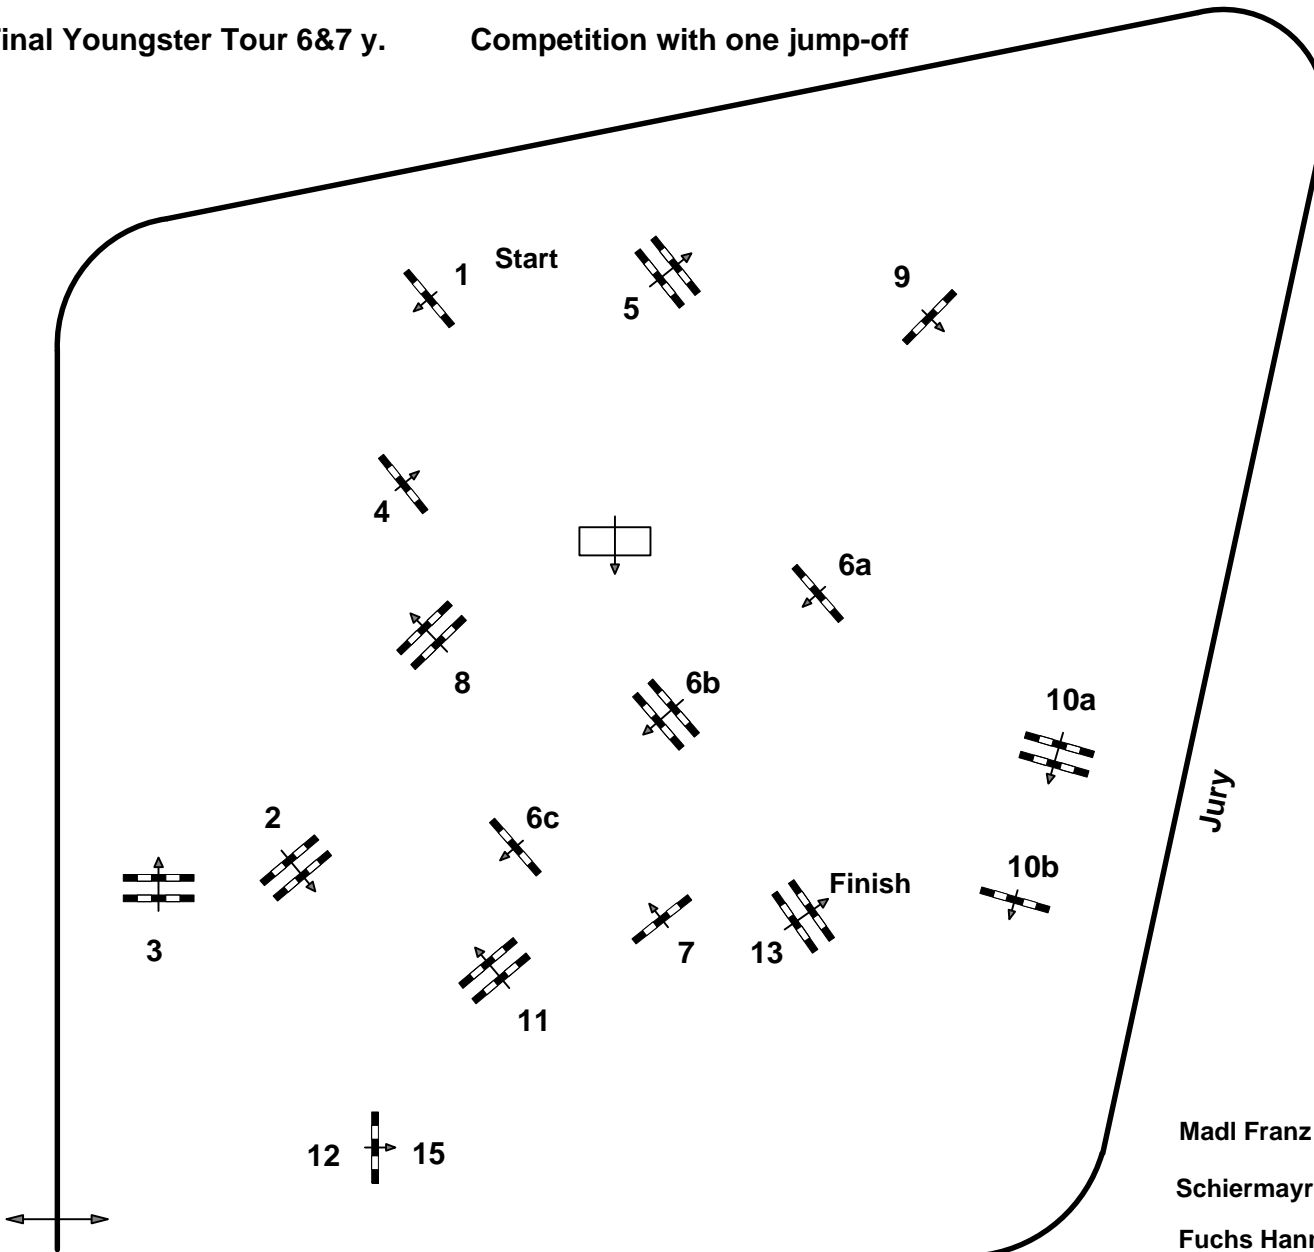

Madi

CSI ** Lamprechtshausen

18

Final Youngster Tour 6&7 y.

Competition with one jump-off

Table: A

FEI RG / Art. 238 / 2.2

Height: 1.25 / 1.30 mtr.

Speed: 350 m/Min.

Length: 500 mtr.

Time allowed 86 sec.

Time limit 172 sec.

Obstacles : 13

Efforts: 16

JumpOff :

3-5-6ab-7-10a-15

Length: 310 mtr.

Time allowed: 54 sec

Time limit: 108 sec.

Madi Franz (AUT)

Schiermayr Franz (AUT)

Fuchs Hannes (AUT)