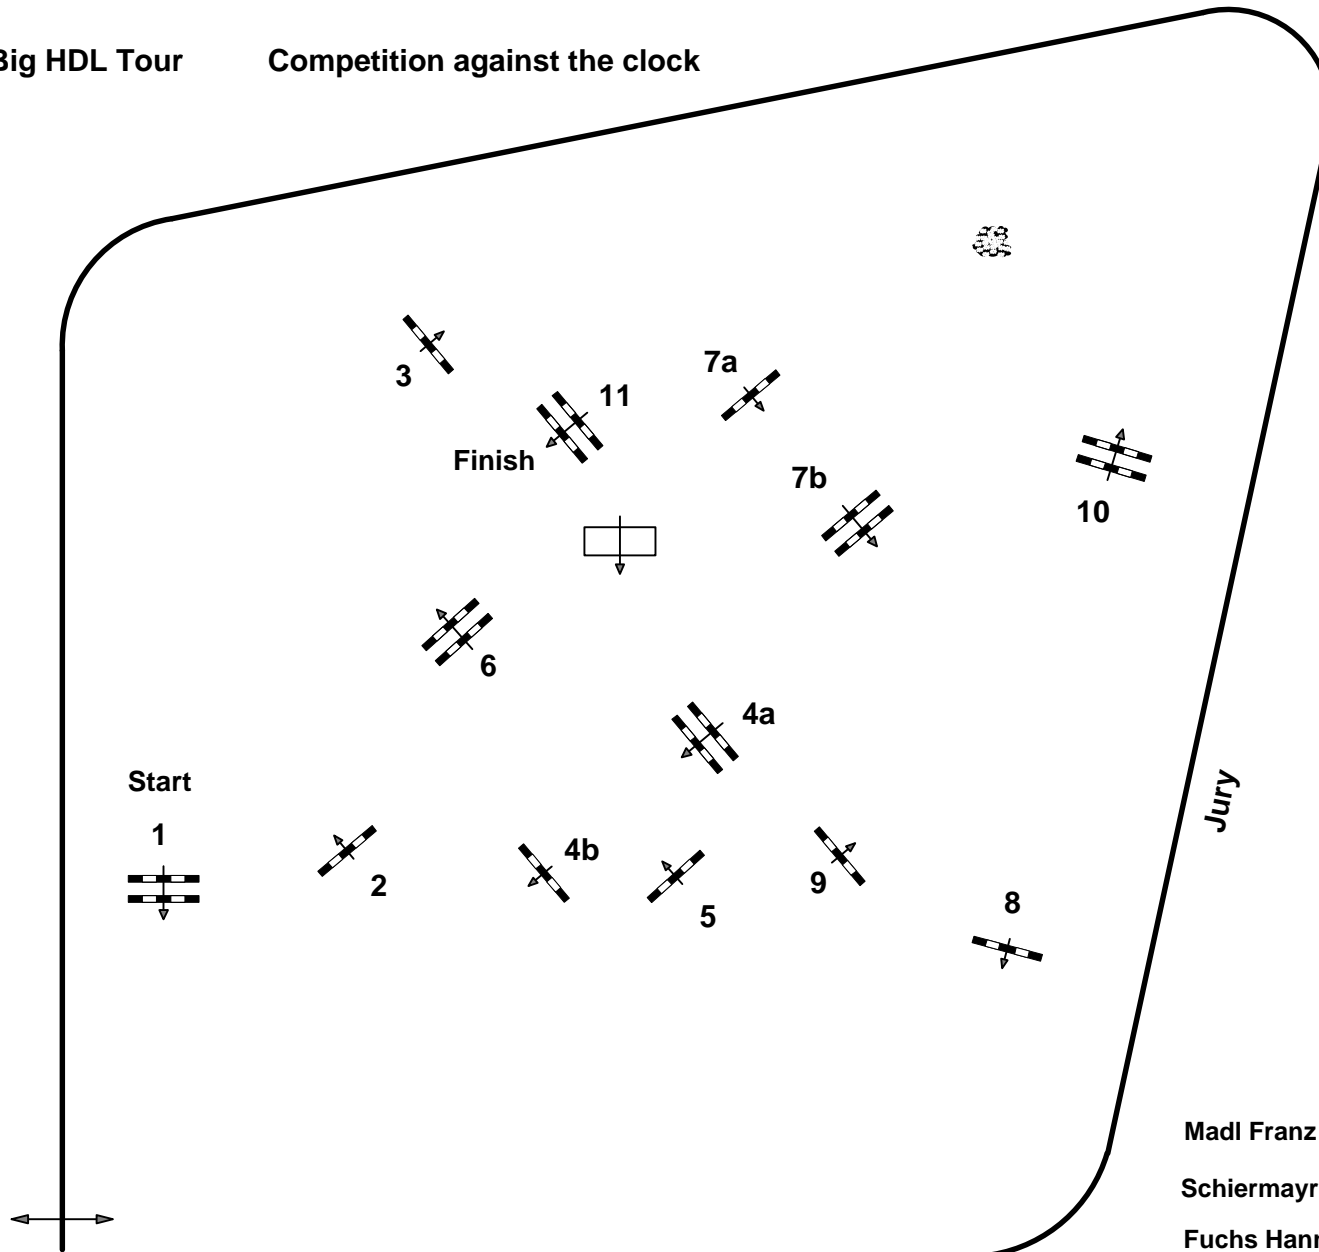

# CSI \*\* Lamprechtshausen

**15**

Big HDL Tour

Competition against the clock

Table: A

FEI RG / Art. 238 / 2.1

Height: 1.10 mtr.

Speed: 350 m/Min.

Length: 470 mtr.

Time allowed 81 sec.

Time limit 162 sec.

Obstacles : 11

Efforts: 13

JumpOff :

Length: 0 mtr.

Time allowed: 0 sec