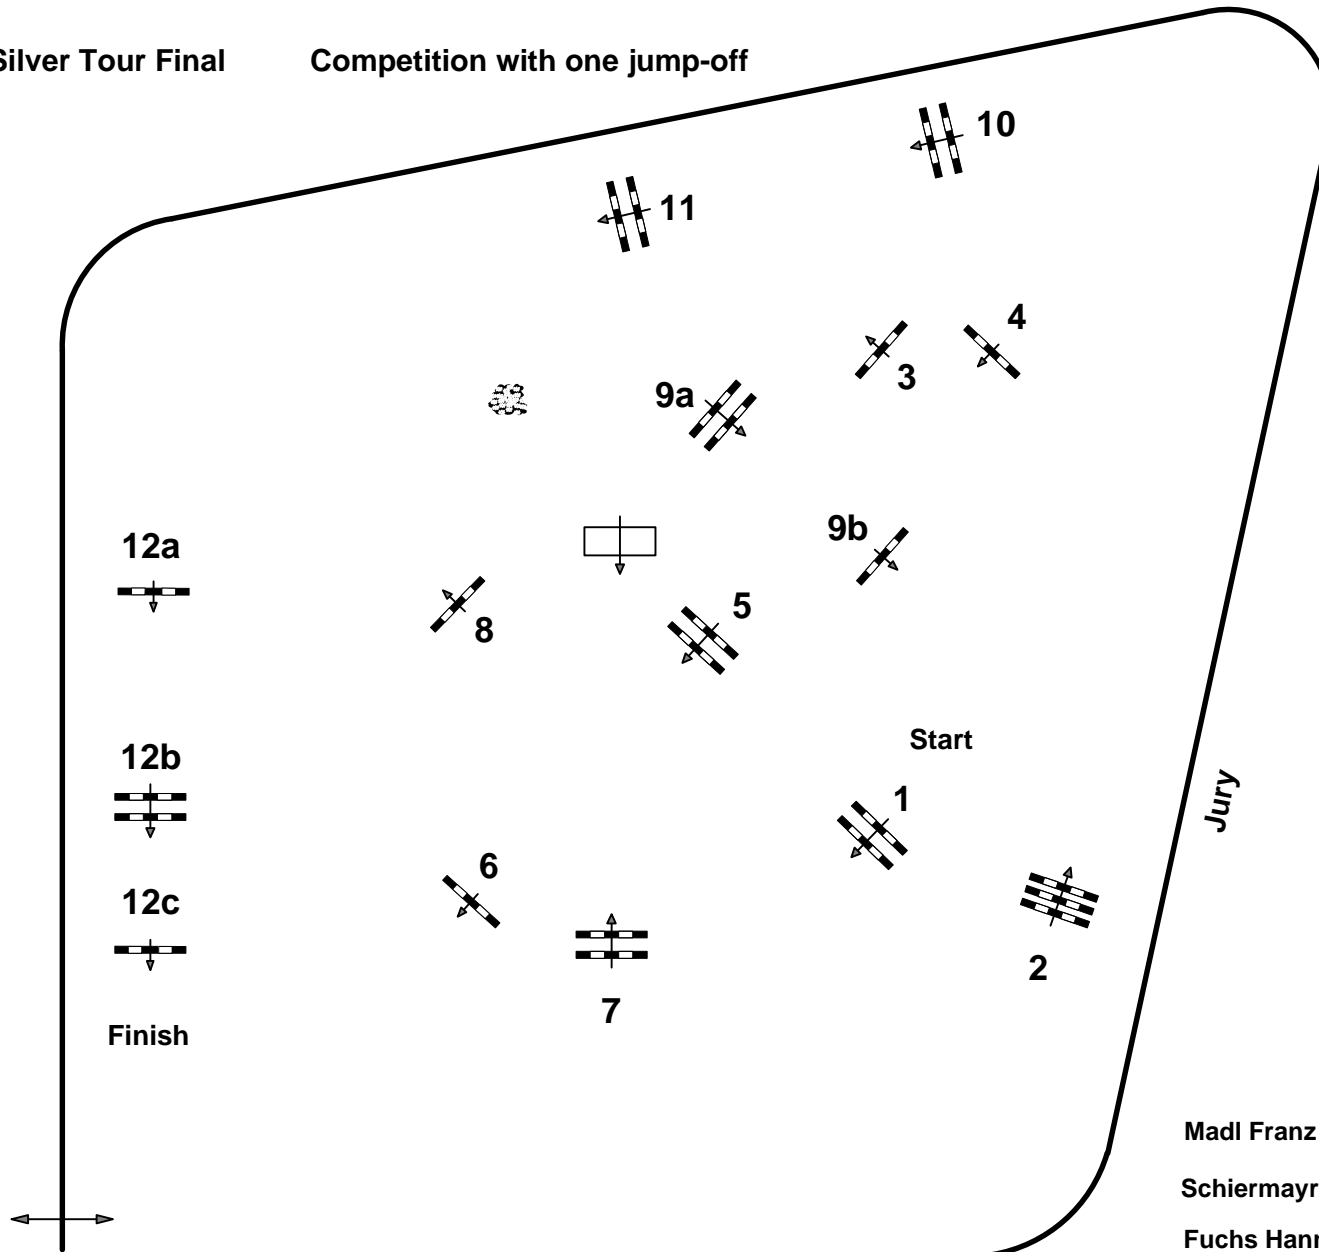

Madi

CSI ** Lamprechtshausen

21

Silver Tour Final

Competition with one jump-off

Table: A

FEI RG / Art. 238 / 2.2

Height: 1,40 mtr.

Speed: 350 m/Min.

Length: 420 mtr.

Time allowed 72 sec.

Time limit 144 sec.

Obstacles : 12

Efforts: 15

JumpOff :

4-6-7-8-9ab-11-12b

Length: 280 mtr.

Time allowed: 48 sec

Time limit: 96 sec.

Madi Franz (AUT)

Schiermayr Franz (AUT)

Fuchs Hannes (AUT)