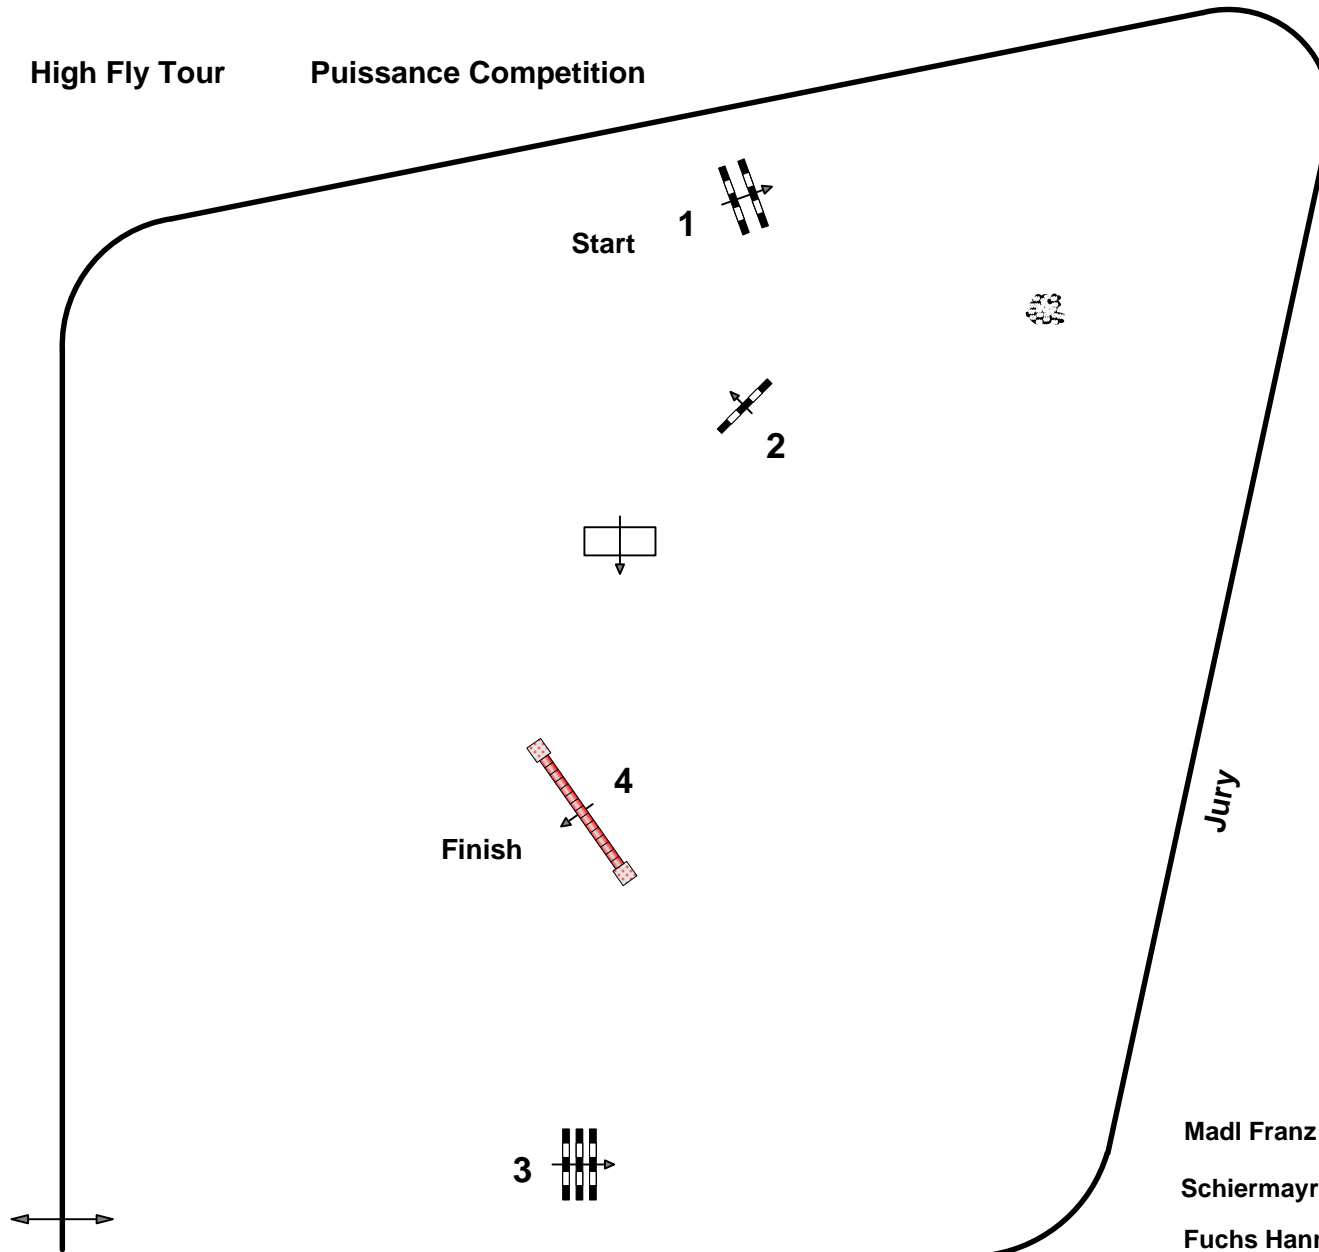

CSI ** Lamprechtshausen

20

High Fly Tour

Puissance Competition

Table: A

FEI RG / Art. 262/2

Height: 1.60 mtr.

Speed: 350 m/Min.

Length: 0 mtr.

Time allowed 0 sec.

Time limit 0 sec.

Obstacles : 4

Efforts: 4

JumpOff :

Length: 0 mtr.

Time allowed: 0 sec