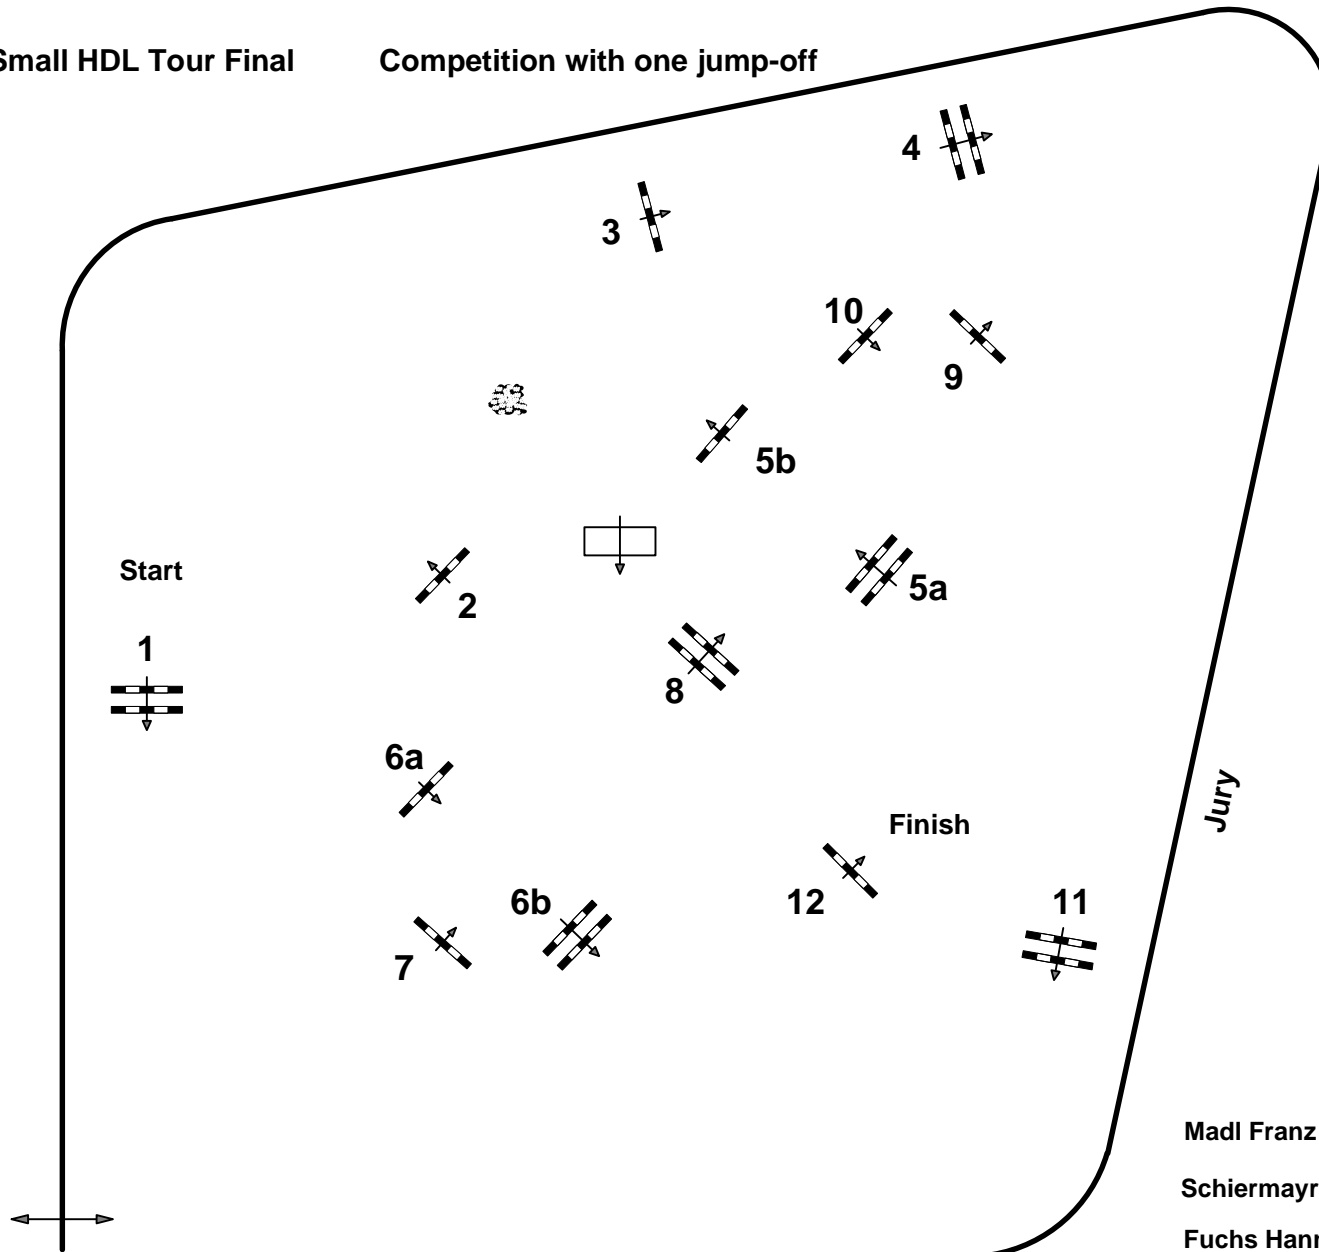

Madi

CSI ** Lamprechtshausen

22

Small HDL Tour Final

Competition with one jump-off

Table: A

FEI RG / Art. 238 / 2.2

Height: 1,15 mtr.

Speed: 350 m/Min.

Length: 490 mtr.

Time allowed 84 sec.

Time limit 168 sec.

Obstacles : 12

Efforts: 14

JumpOff :

2-4-5b-6ab-7-9-10-11

Length: 350 mtr.

Time allowed: 60 sec

Time limit: 120 sec.

Madi Franz (AUT)

Schiermayr Franz (AUT)

Fuchs Hannes (AUT)