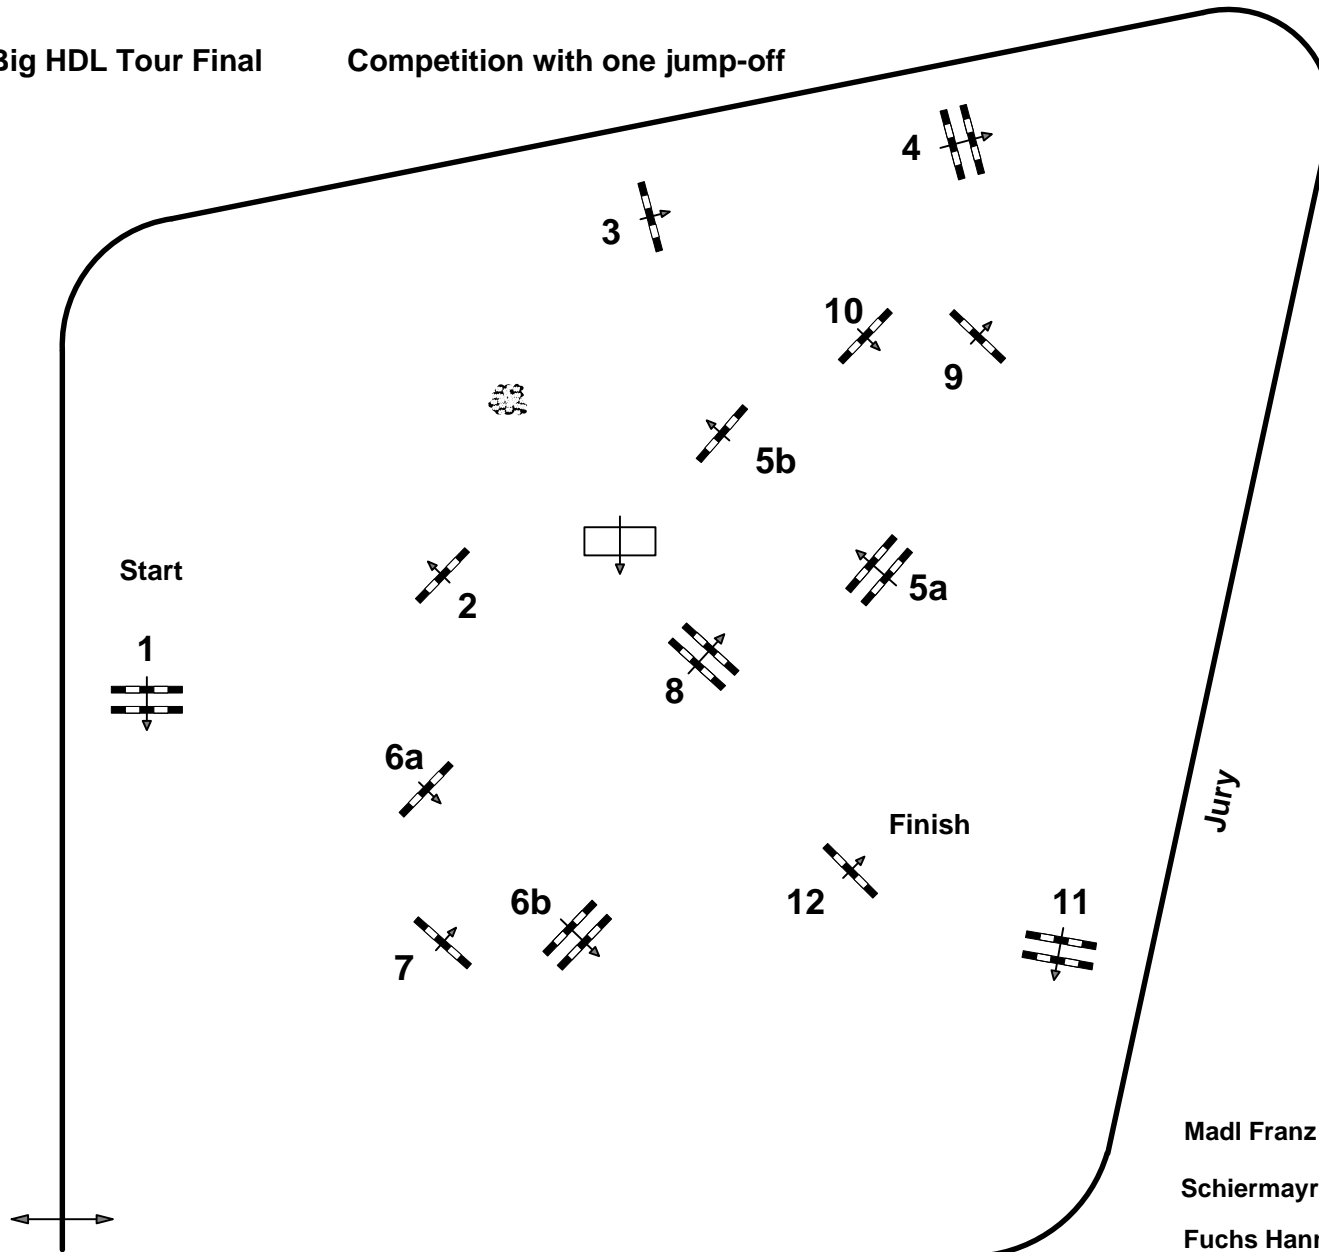

# CSI \*\* Lamprechtshausen

**23**

Big HDL Tour Final

Competition with one jump-off

Table: A

FEI RG / Art. 238 / 2.2

Height: 1,25 mtr.

Speed: 350 m/Min.

Length: 490 mtr.

Time allowed 84 sec.

Time limit 168 sec.

Obstacles : 12

Efforts: 14

JumpOff :

**2-4-5b-6ab-7-9-10-11**

Length: 350 mtr.