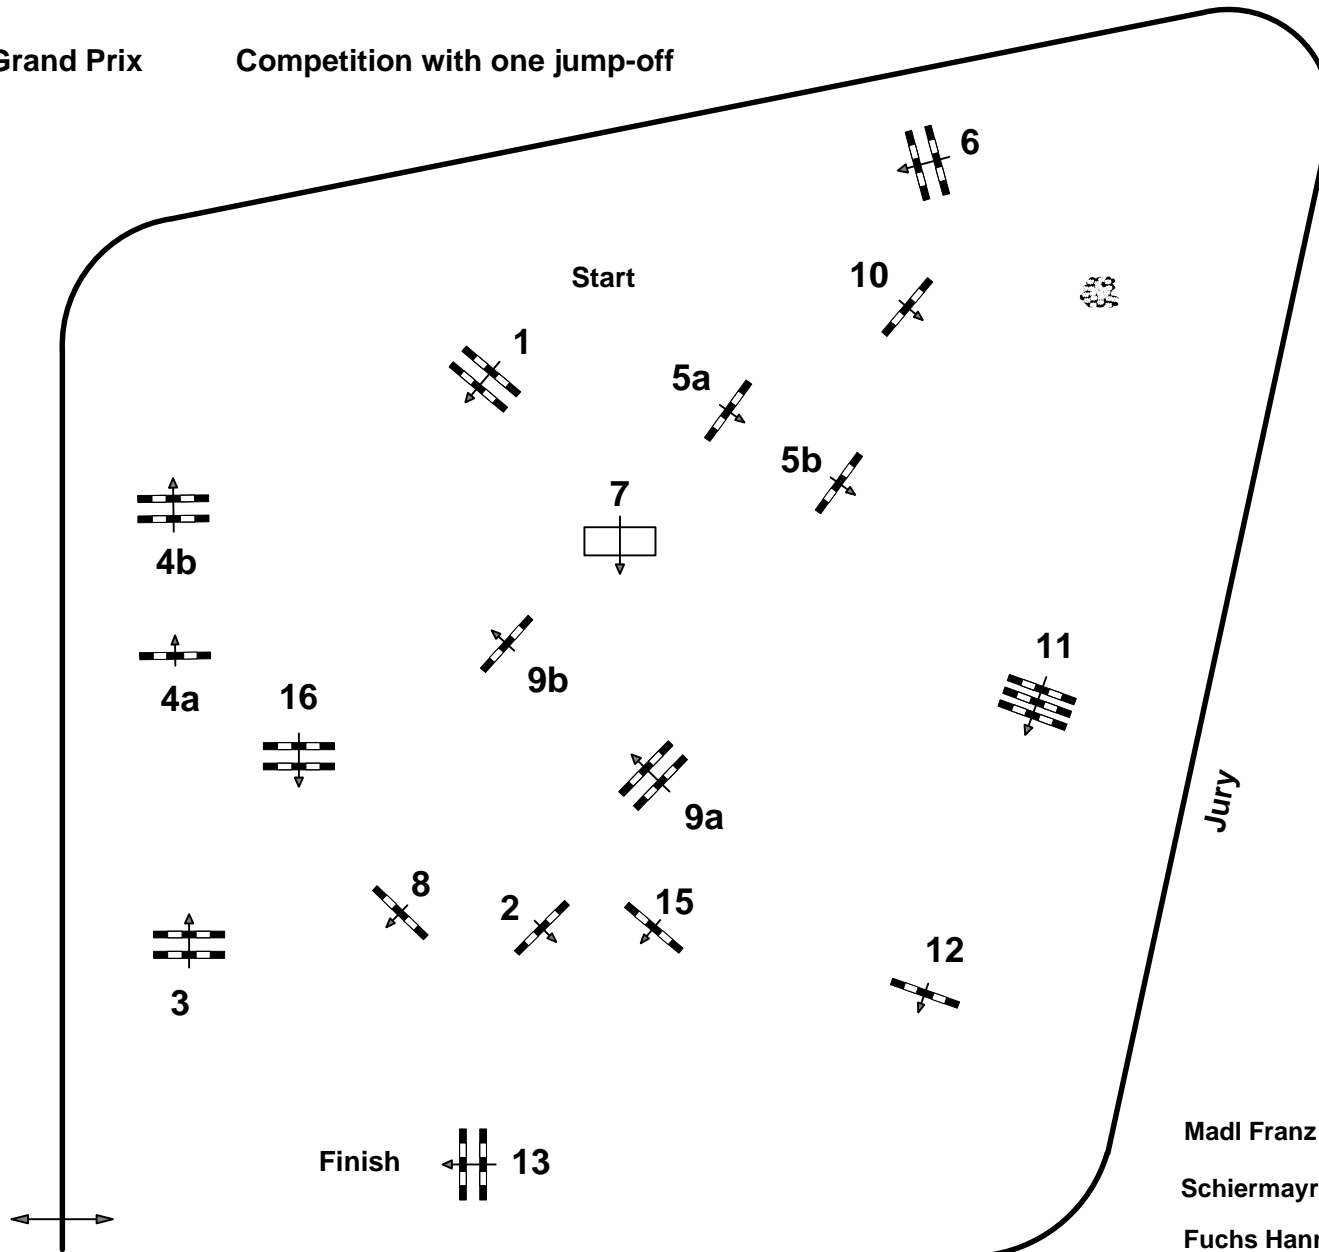

Madi

CSI ** Lamprechtshausen

25

Grand Prix

Competition with one jump-off

Table: A

FEI RG / Art. 238 / 2.2

Height: 1.45 mtr.

Speed: 400 m/Min.

Length: 520 mtr.

Time allowed 78 sec.

Time limit 156 sec.

Obstacles : 13

Efforts: 16

JumpOff :

11-13-2-15-4ab-5a-6-16

Length: 410 mtr.

Time allowed: 62 sec

Time limit: 124 sec.

Madi Franz (AUT)

Schiermayr Franz (AUT)

Fuchs Hannes (AUT)