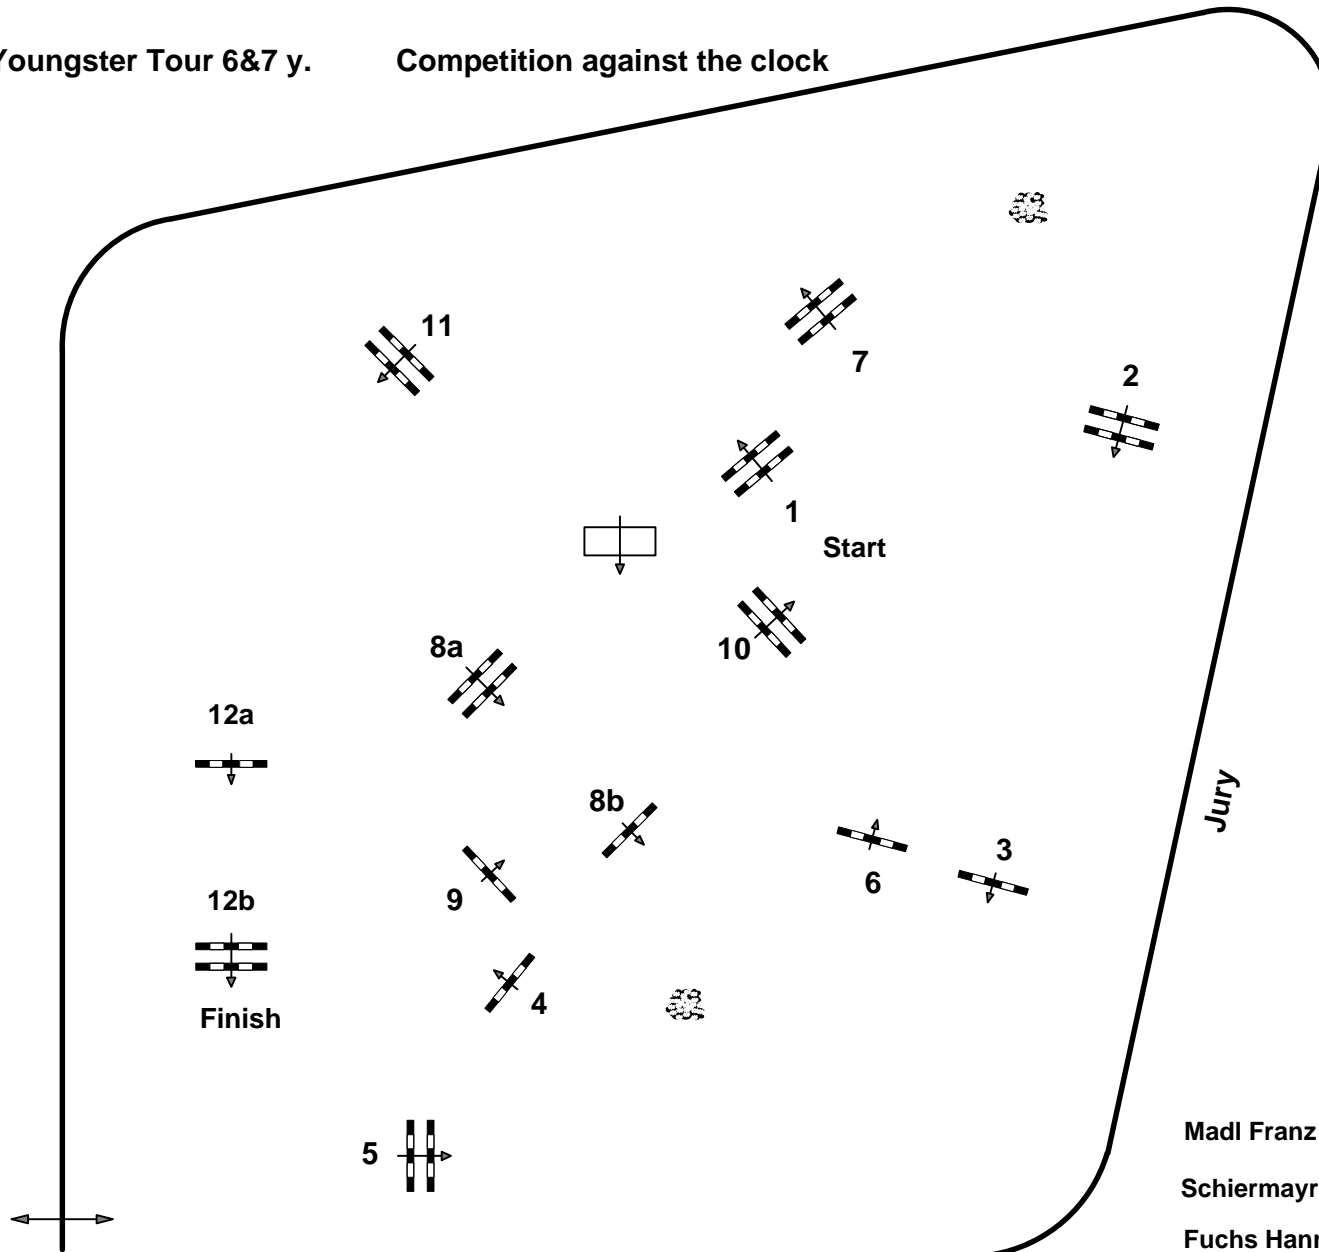

Madi

CSI ** Lamprechtshausen

2

Youngster Tour 6&7 y.

Competition against the clock

Table: A

FEI RG / Art. 238 / 2.1

Height: 1.20 / 1.25 mtr.

Speed: 350 m/Min.

Length: 490 mtr.

Time allowed 84 sec.

Time limit 168 sec.

Obstacles : 12

Efforts: 14

JumpOff :

Length: 0 mtr.

Time allowed: 0 sec

Time limit: 0 sec.

Madi Franz (AUT)

Schiermayr Franz (AUT)

Fuchs Hannes (AUT)