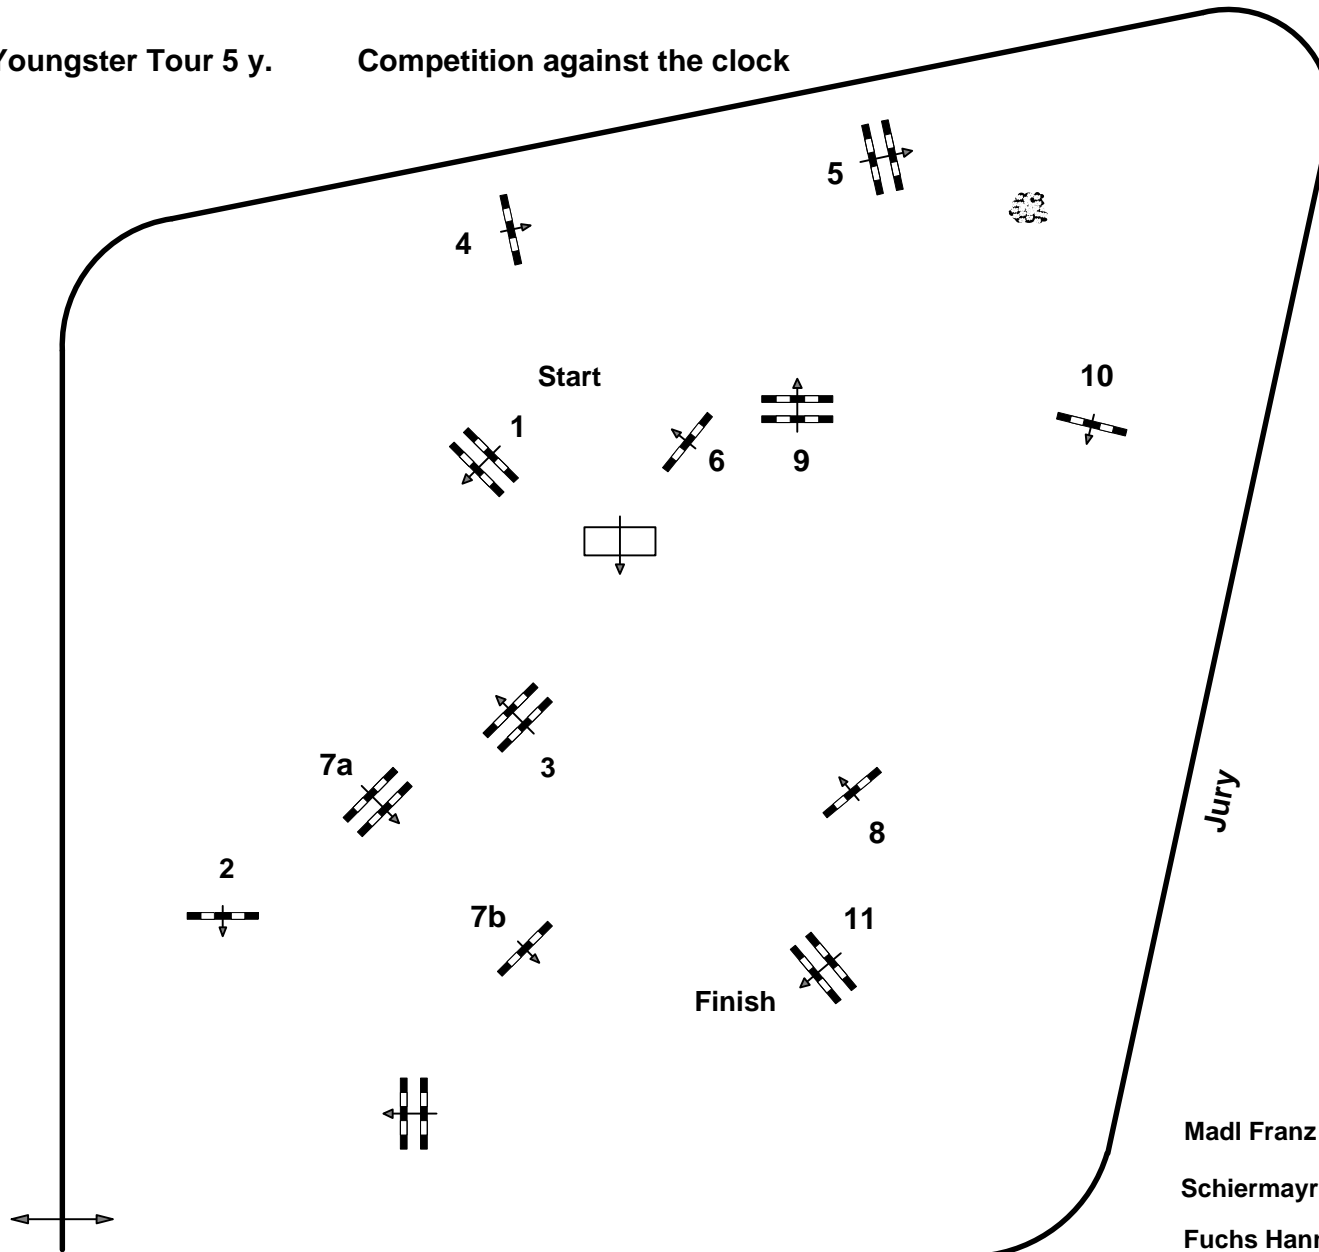

Madi

CSI ** Lamprechtshausen

7

Youngster Tour 5 y. Competition against the clock

Table: A

FEI RG / Art. 238 / 2.1

Height: 1.05 mtr.

Speed: 350 m/Min.

Length: 440 mtr.

Time allowed 76 sec.

Time limit 152 sec.

Obstacles : 11

Efforts: 12

JumpOff :

Length: 0 mtr.

Time allowed: 0 sec