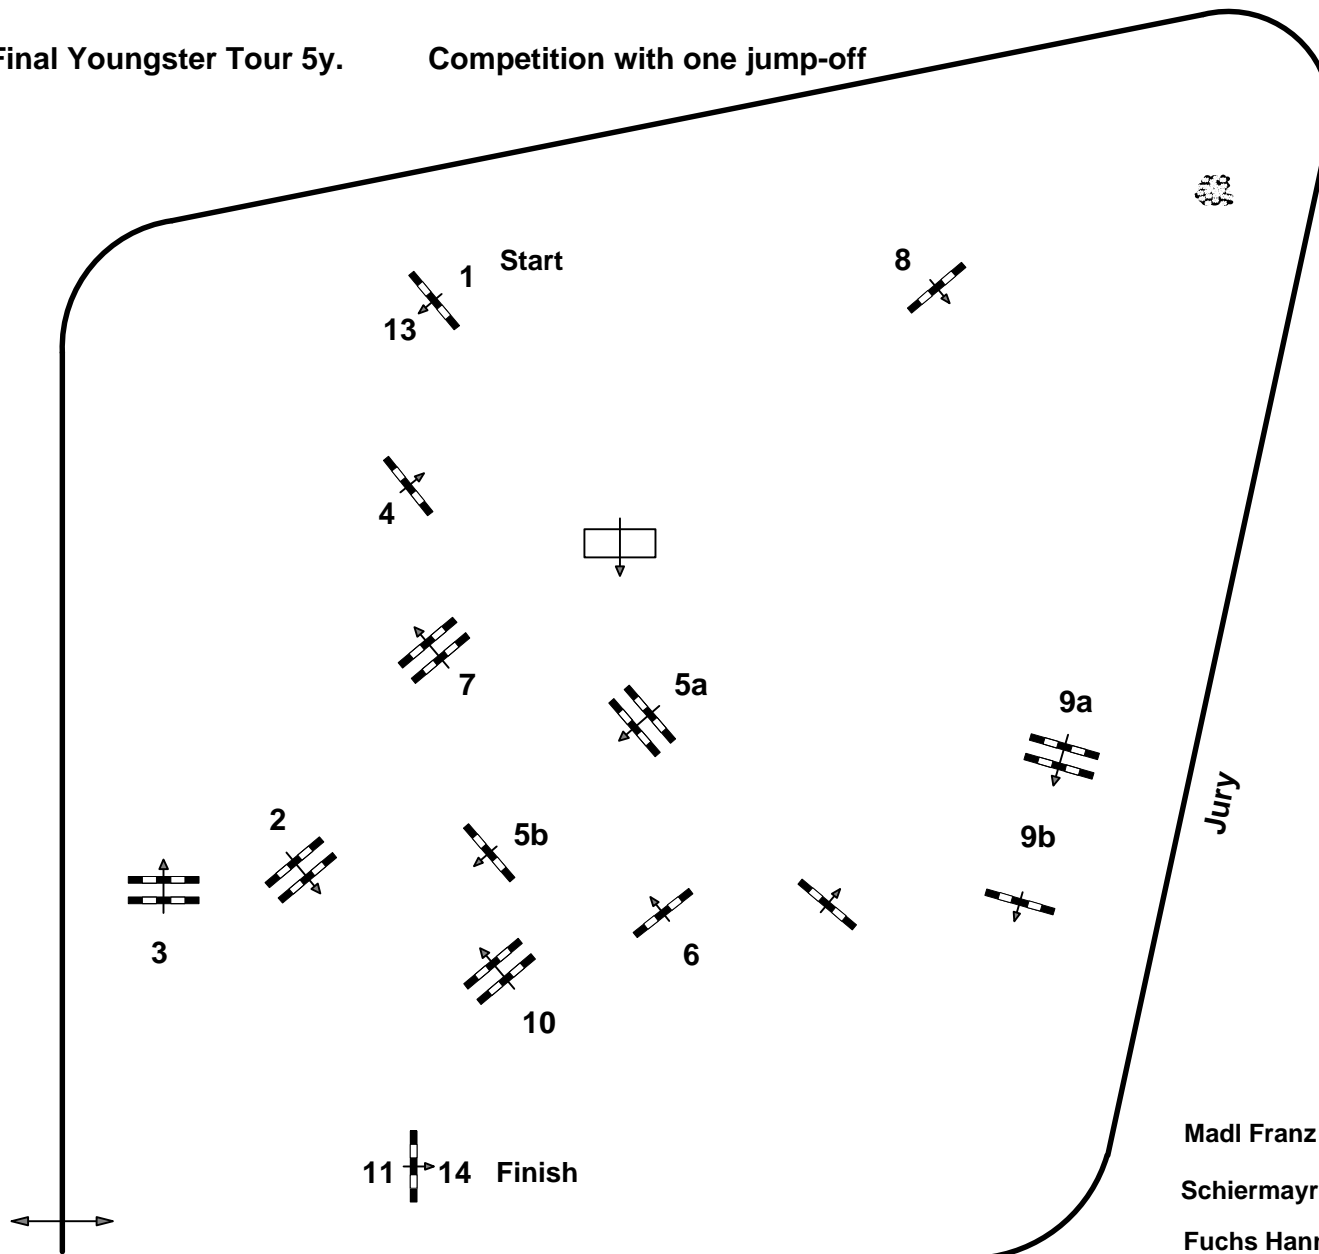

Madi

CSI ** Lamprechtshausen

17

Final Youngster Tour 5y.

Competition with one jump-off

Table: A

FEI RG / Art. 238 / 2.2

Height: 1.10 mtr.

Speed: 350 m/Min.

Length: 480 mtr.

Time allowed 83 sec.

Time limit 166 sec.

Obstacles : 11

Efforts: 13

JumpOff :

3-13-5ab-6-9a-14

Length: 310 mtr.

Time allowed: 54 sec

Time limit: 108 sec.

Madi Franz (AUT)

Schiermayr Franz (AUT)

Fuchs Hannes (AUT)