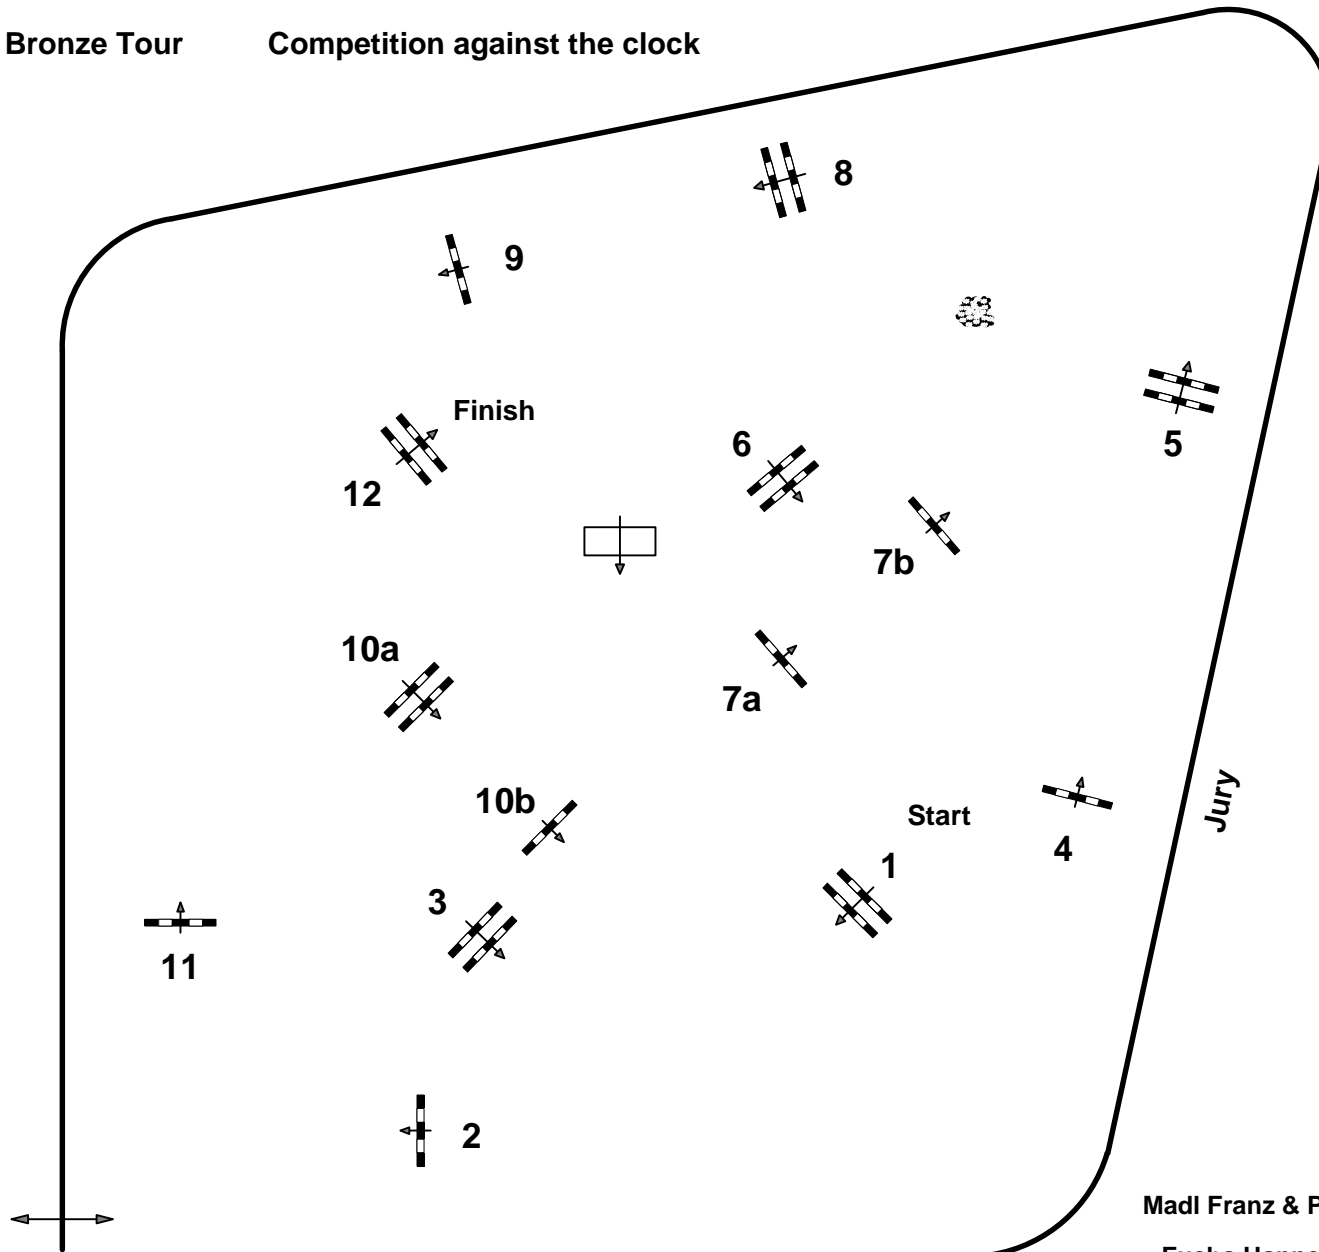

Madl

CSI ** Lamprechtshausen

3

Bronze Tour

Competition against the clock

Table: A

FEI RG / Art. 238 / 2.1

Height: 1.25 mtr.

Speed: 350 m/Min.

Length: 480 mtr.

Time allowed 83 sec.

Time limit 166 sec.

Obstacles : 12

Efforts: 14

JumpOff :

Length: 0 mtr.

Time allowed: 0 sec

Time limit: 0 sec.

Madl Franz & Pascal (AUT)

Fuchs Hannes (AUT)