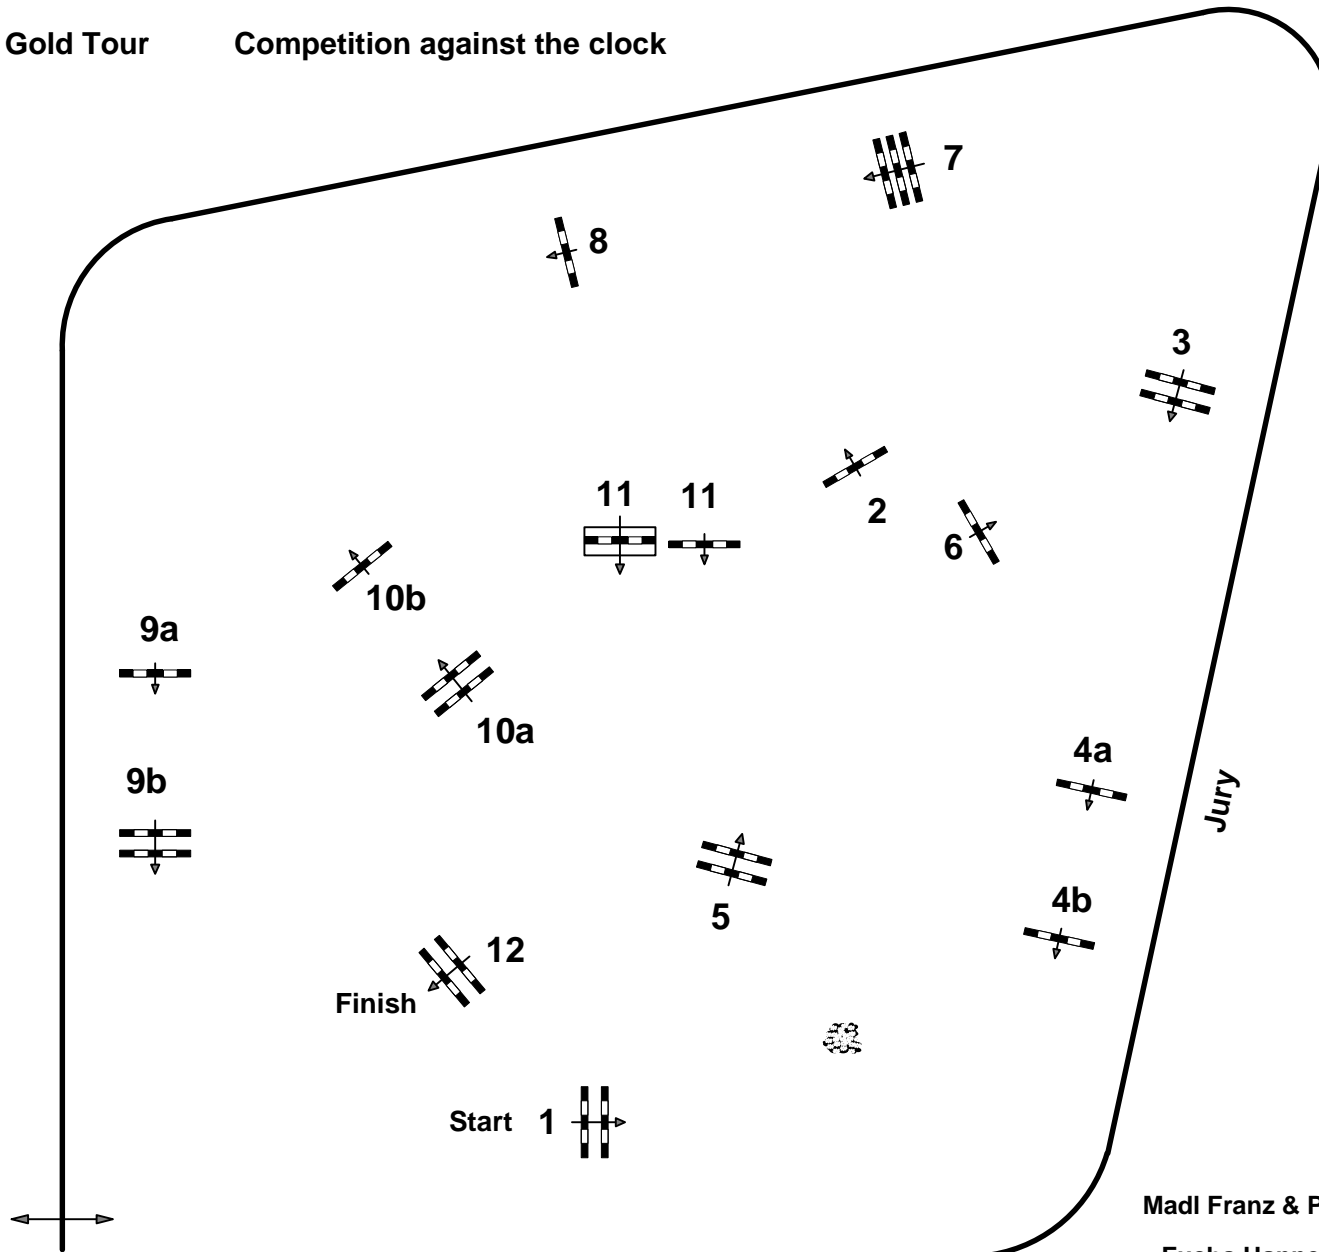

Madl

CSI ** Lamprechtshausen

7

Gold Tour

Competition against the clock

Table: A

FEI RG / Art. 238 / 2.1

Height: 1.40 mtr.

Speed: 350 m/Min.

Length: 460 mtr.

Time allowed 79 sec.

Time limit 158 sec.

Obstacles : 12

Efforts: 15

JumpOff :

Length: 0 mtr.

Time allowed: 0 sec

Time limit: 0 sec.

Madl Franz & Pascal (AUT)

Fuchs Hannes (AUT)