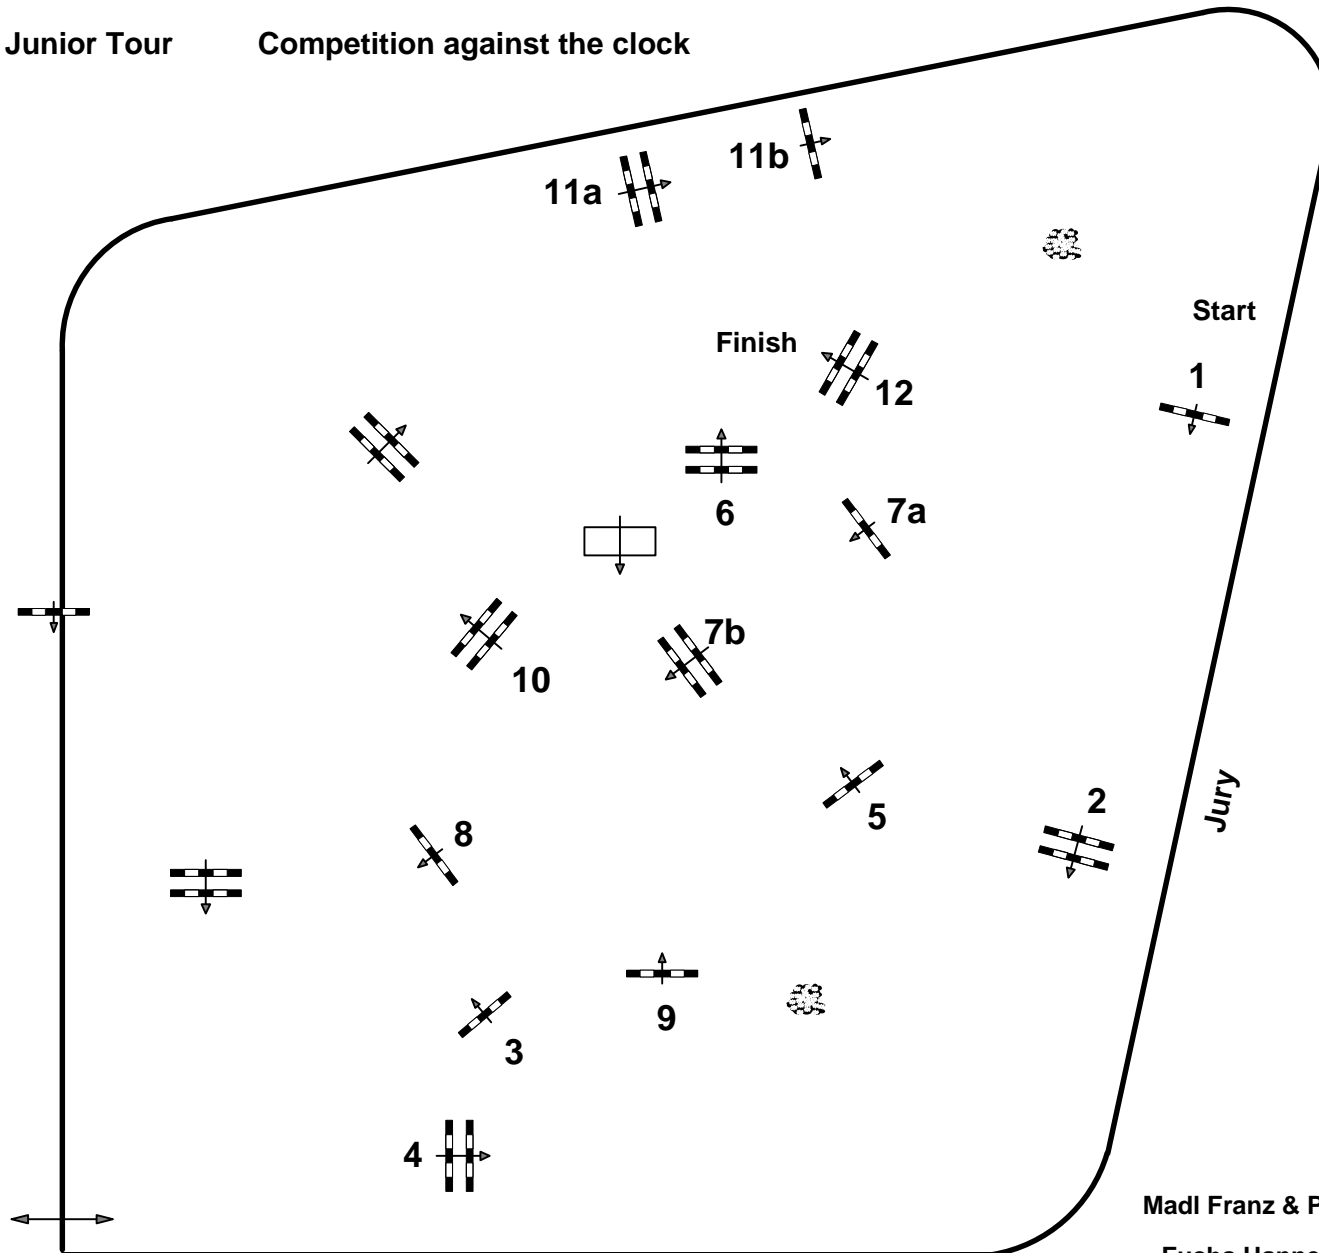

CSI ** Lamprechtshausen

12

Junior Tour

Competition against the clock

Table: A

FEI RG / Art. 238 / 2.1

Height: 1.25 mtr.

Speed: 350 m/Min.

Length: 450 mtr.

Time allowed 78 sec.

Time limit 156 sec.

Obstacles : 12

Efforts: 14

JumpOff :

Length: 0 mtr.

Time allowed: 0 sec

Time limit: 0 sec.

Madl Franz & Pascal (AUT)

Fuchs Hannes (AUT)