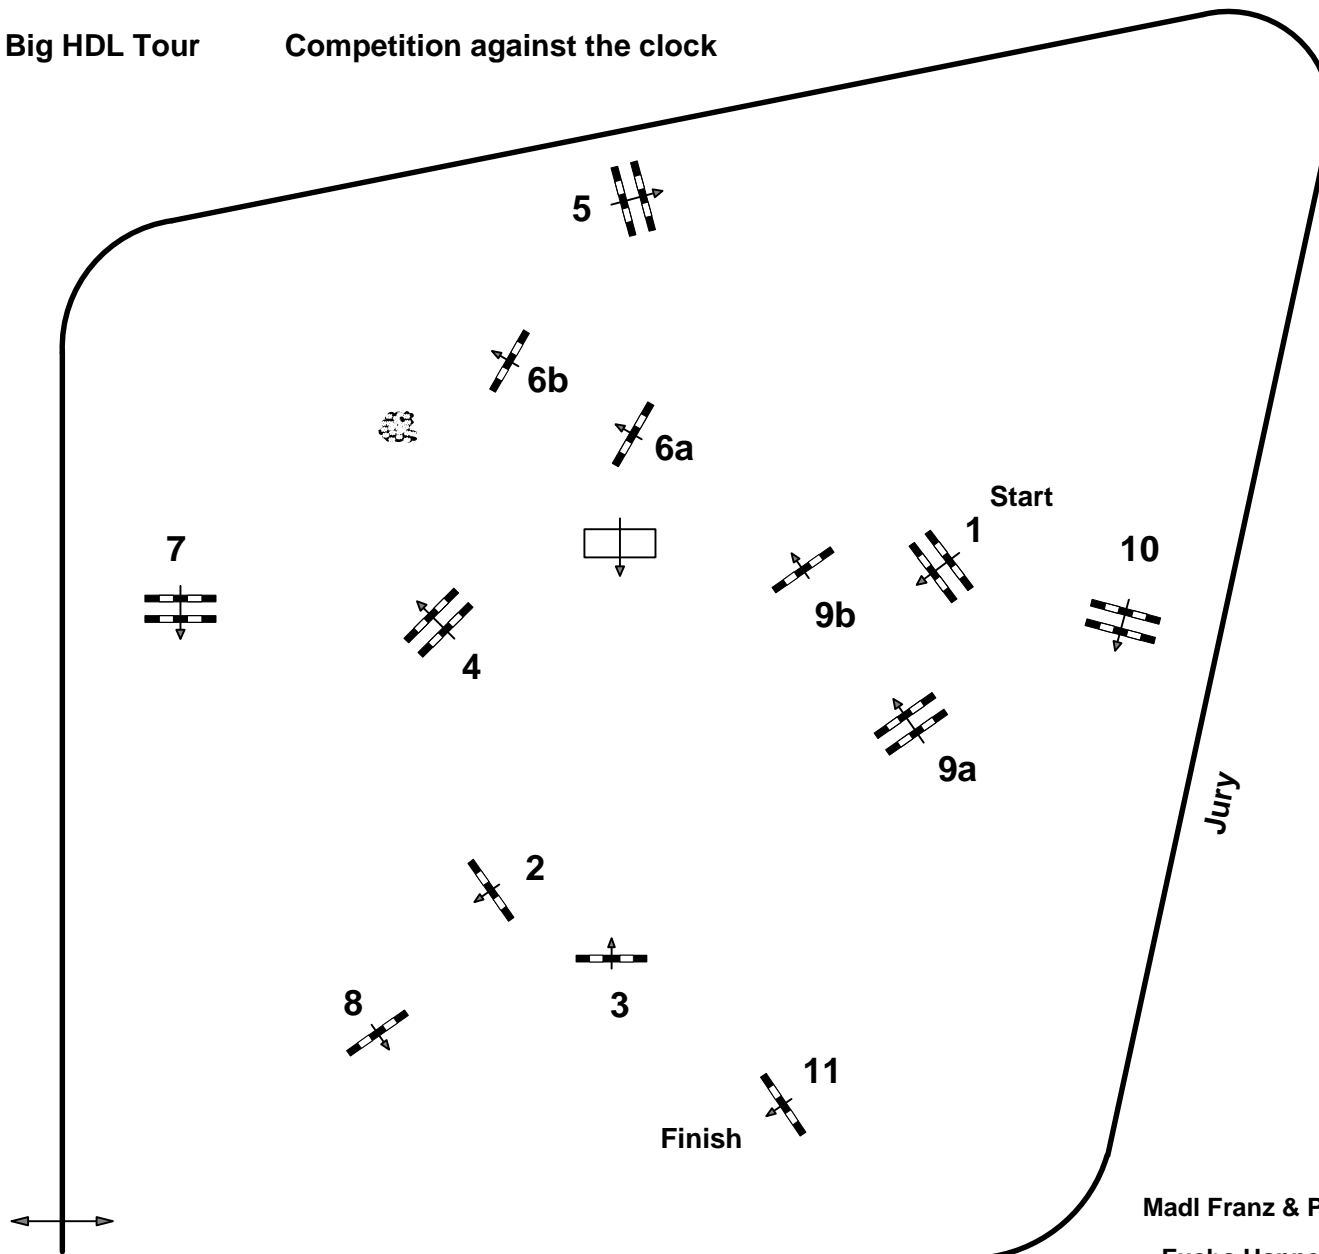

CSI ** Lamprechtshausen

15

Big HDL Tour

Competition against the clock

Table: A

FEI RG / Art. 238 / 2.1

Height: 1.20 mtr.

Speed: 350 m/Min.

Length: 450 mtr.

Time allowed 78 sec.

Time limit 156 sec.

Obstacles : 11

Efforts: 13

JumpOff :

Length: 0 mtr.

Time allowed: 0 sec

Time limit: 0 sec.

Madl Franz & Pascal (AUT)

Fuchs Hannes (AUT)