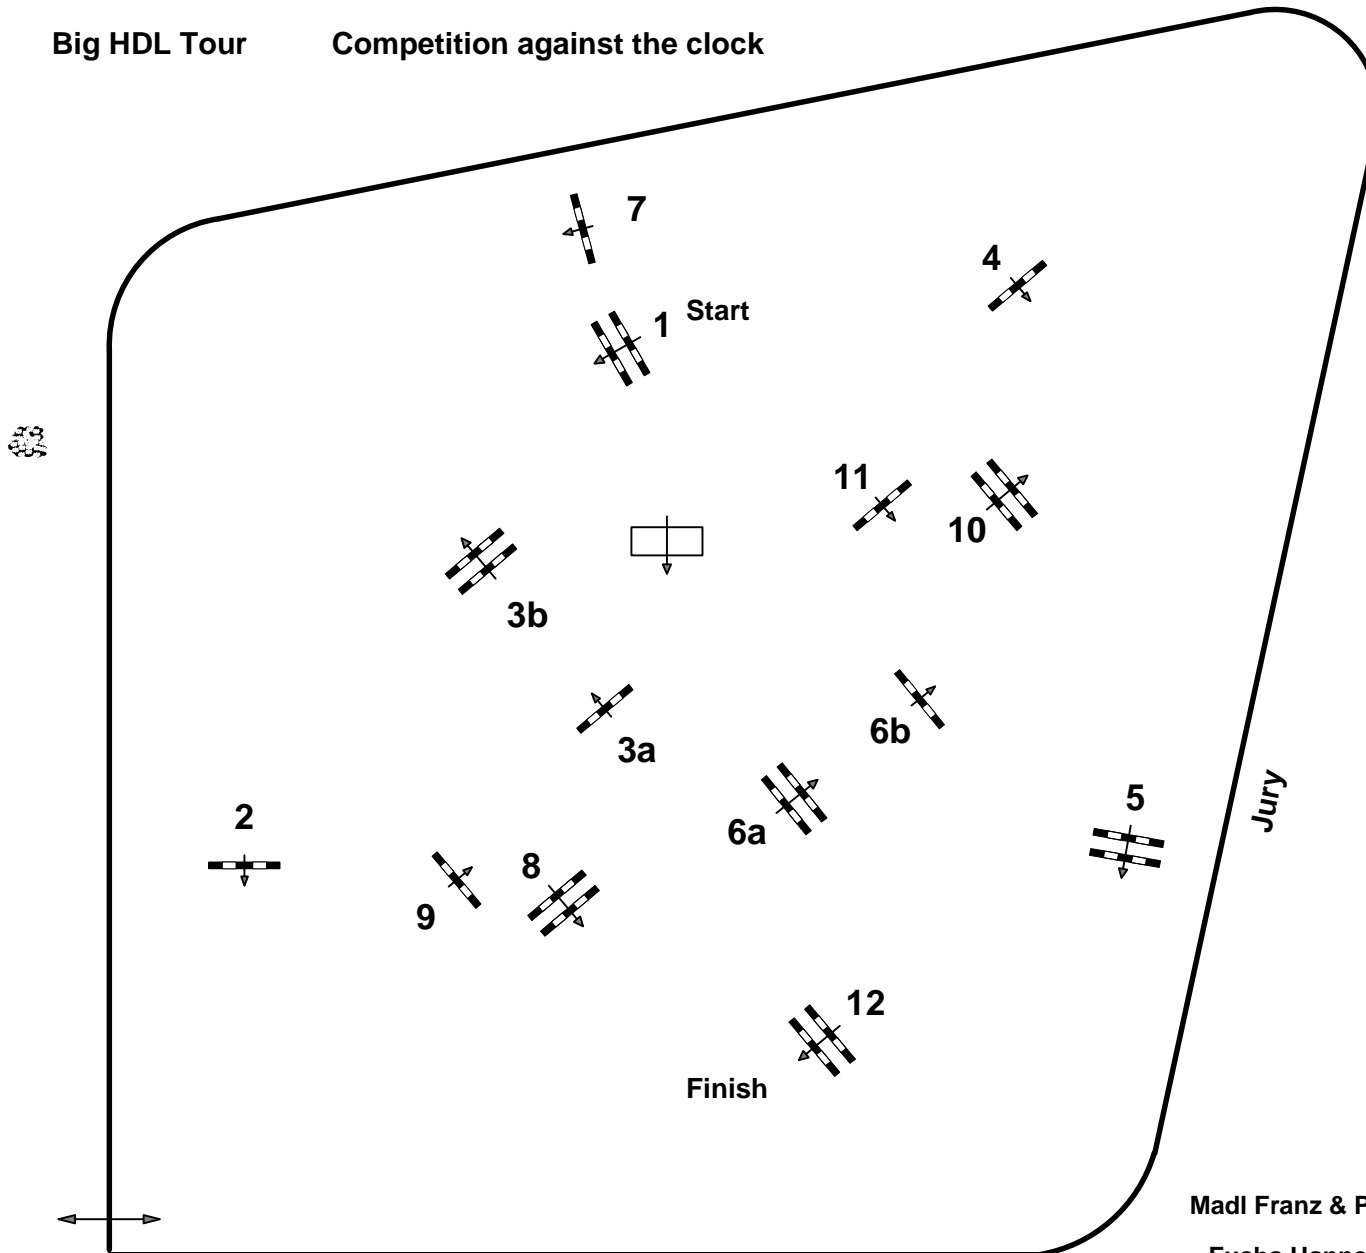

## CSI \*\* Lamprechtshausen

17

Big HDL Tour

Competition against the clock

Table: A

FEI RG / Art. 238 / 2.1

Height: 1.20 mtr.

Speed: 350 m/Min.

Length: 490 mtr.

Time allowed 84 sec.

Time limit 168 sec.

Obstacles : 12

Efforts: 14

JumpOff :

Length: 0 mtr.

Time allowed: 0 sec