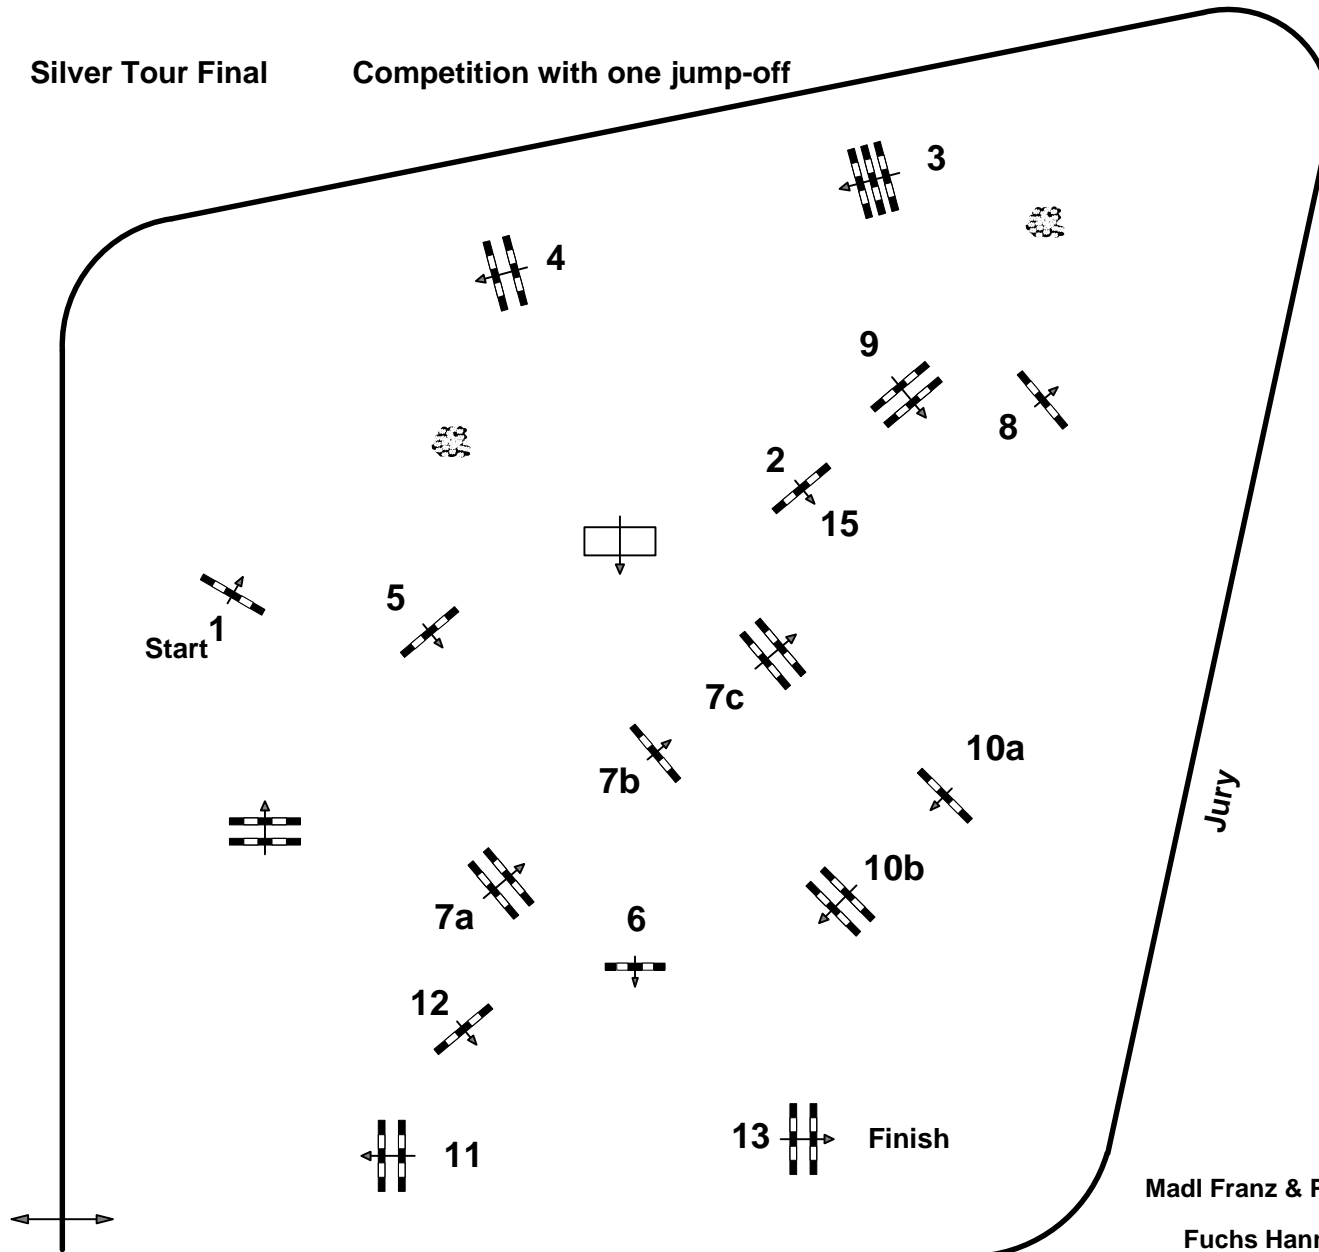

CSI ** Lamprechtshausen

22

Silver Tour Final

Competition with one jump-off

Maedl Franz & Pascal (AUT)

Fuchs Hannes (AUT)

Table: A

FEI RG / Art. 238.2.2

Height: 1.40 mtr.

Speed: 350 m/Min.

Length: 450 mtr.

Time allowed 78 sec.

Time limit 156 sec.

Obstacles : 13

Efforts: 16

JumpOff :

13-15-5-7ab-8-9-11

Length: 350 mtr.

Time allowed: 60 sec

Time limit: 120 sec.