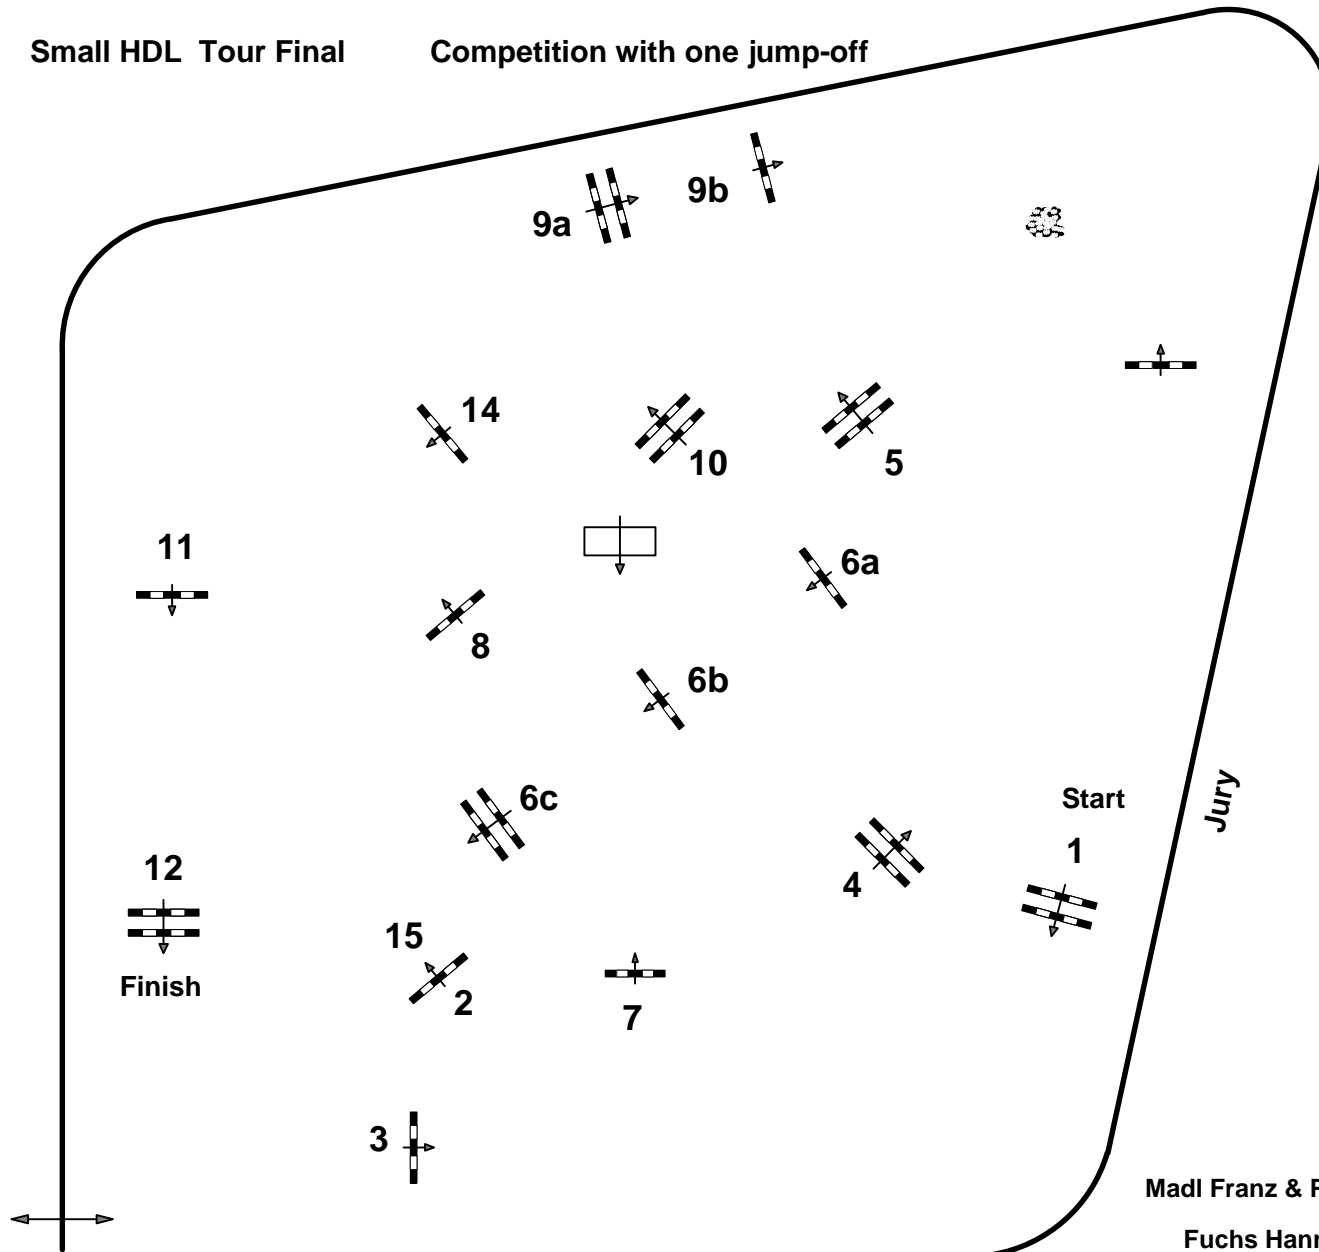

CSI ** Lamprechtshausen

23

Small HDL Tour Final

Competition with one jump-off

Table: A

FEI RG / Art. 238.2.2

Height: 1.15 mtr.

Speed: 350 m/Min.

Length: 480 mtr.

Time allowed 83 sec.

Time limit 166 sec.

Obstacles : 12

Efforts: 15

JumpOff :

14-12-8-9ab-10-15-4

Length: 300 mtr.

Time allowed: 52 sec

Time limit: 104 sec.

Madl Franz & Pascal (AUT)

Fuchs Hannes (AUT)