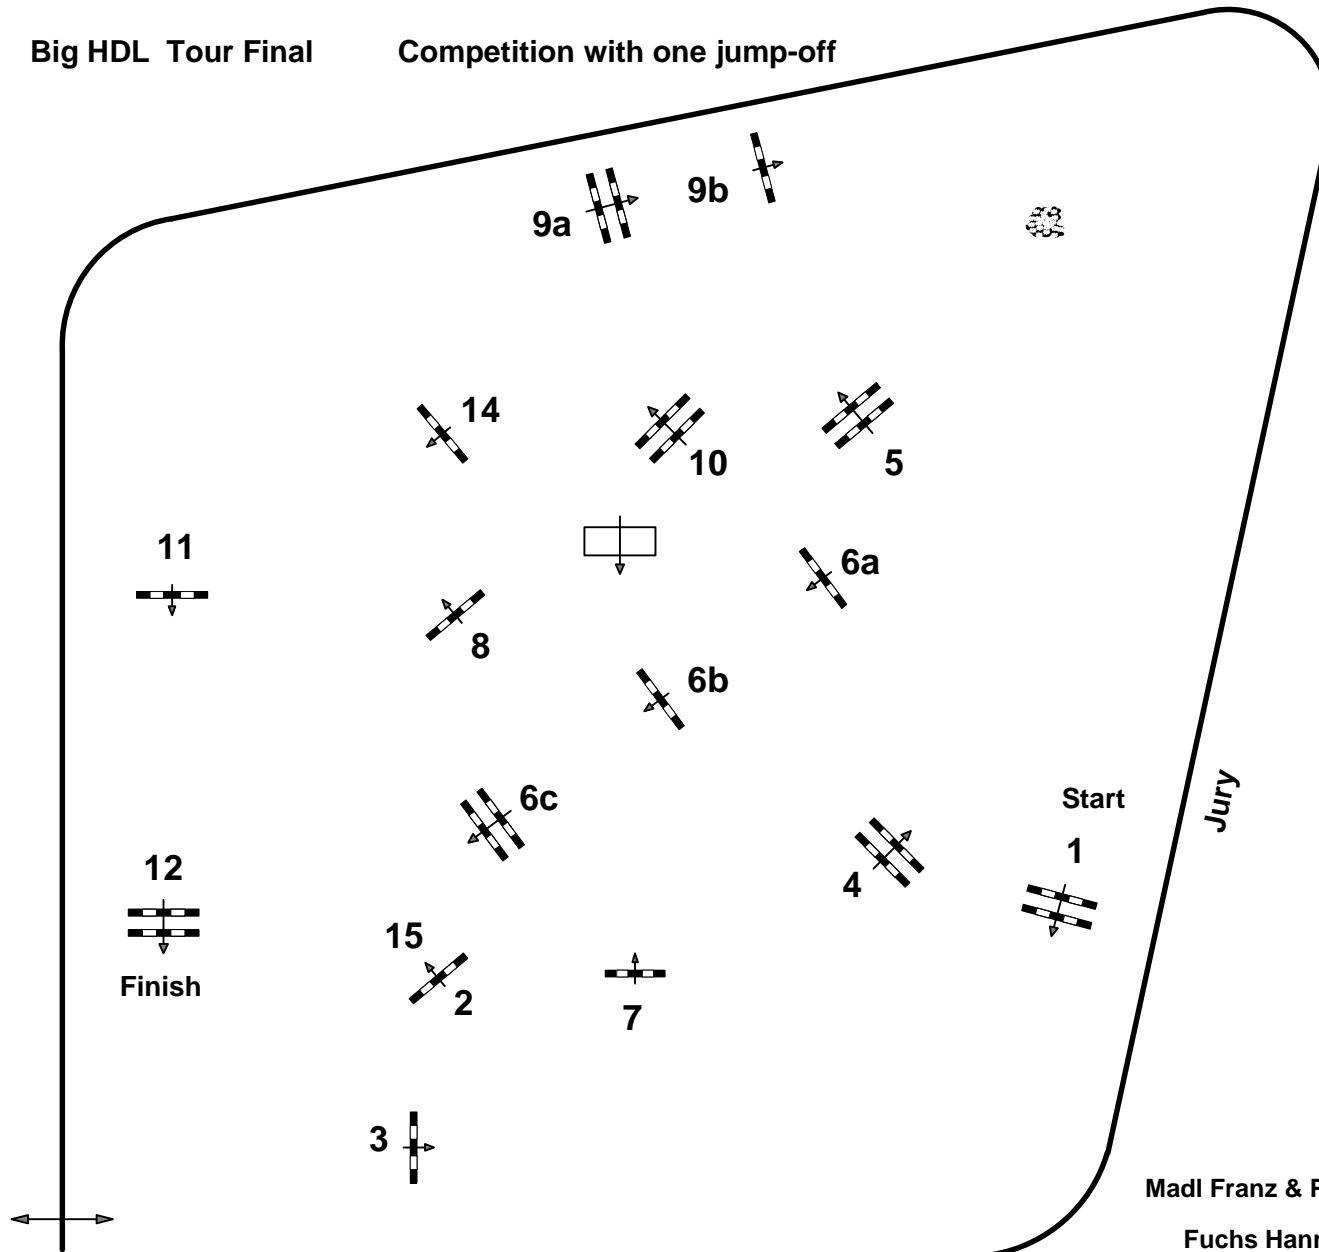

CSI ** Lamprechtshausen

24

Big HDL Tour Final

Competition with one jump-off

Table: A

FEI RG / Art. 238.2.2

Height: 1.25 mtr.

Speed: 350 m/Min.

Length: 480 mtr.

Time allowed 83 sec.

Time limit 166 sec.

Obstacles : 12

Efforts: 15

JumpOff :

14-12-8-9ab-10-15-4

Length: 300 mtr.

Time allowed: 52 sec

Time limit: 104 sec.

Madi Franz & Pascal (AUT)

Fuchs Hannes (AUT)