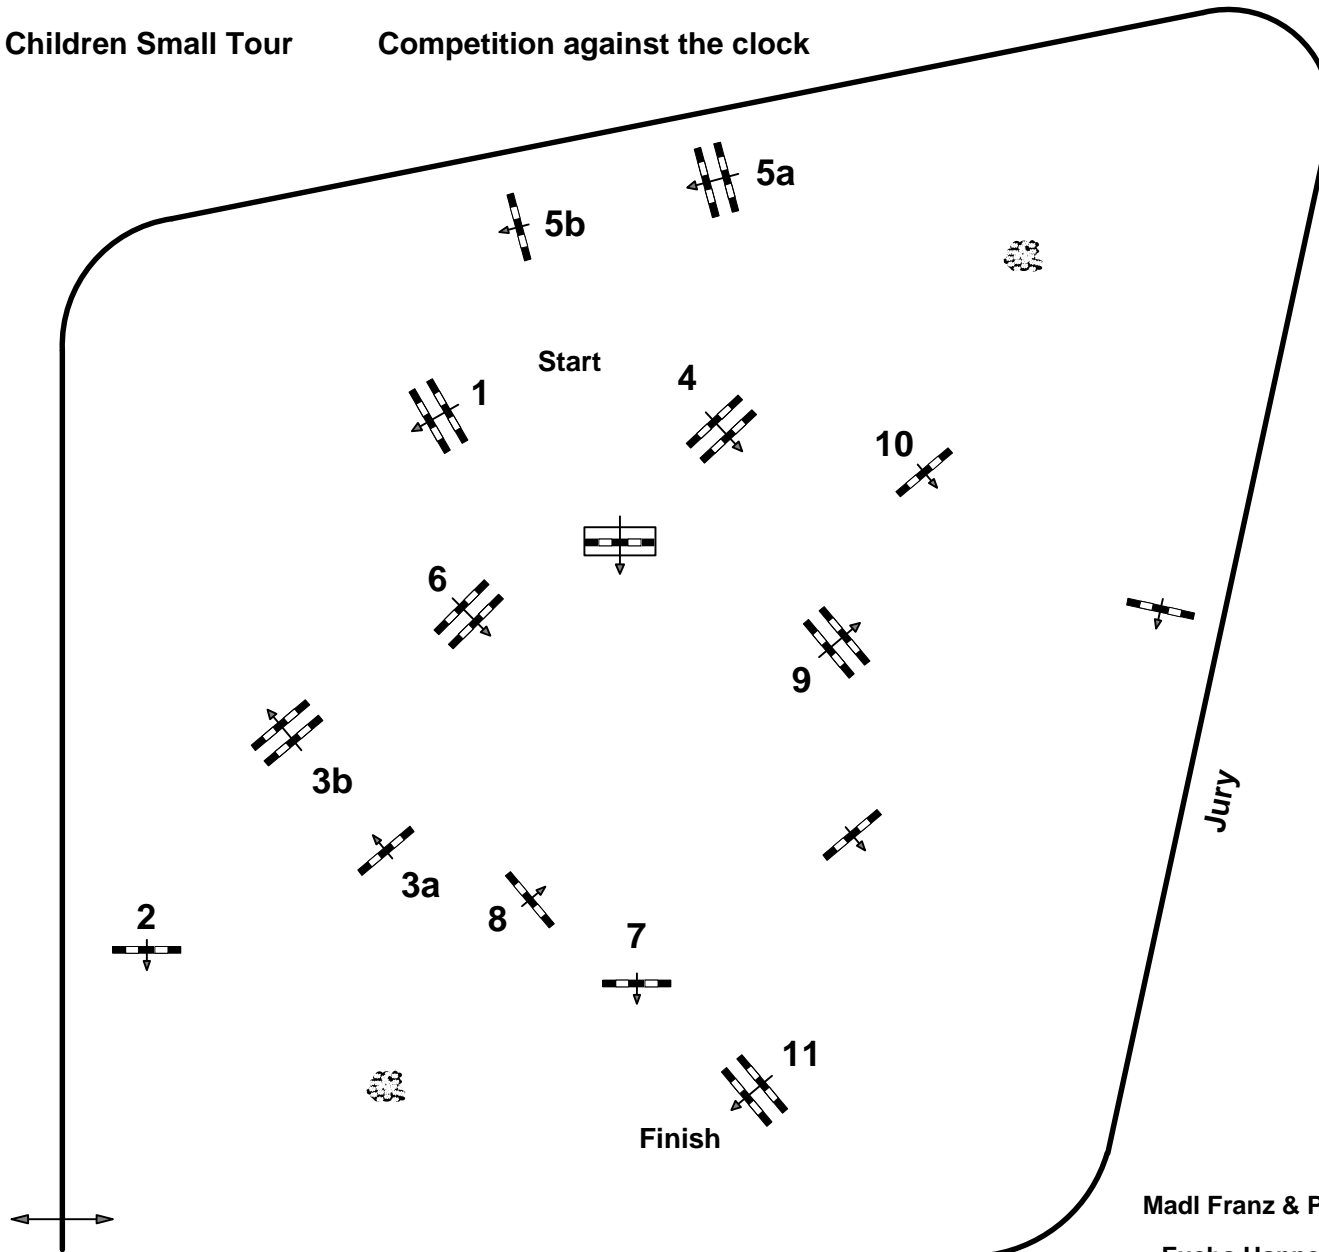

## CSIO P/CH/J/YR CSIU 25-A Lamprechtshausen

6

Children Small Tour

Competition against the clock

Table: A

FEI RG / Art. 238 / 2.1

Height: 1.15 mtr.

Speed: 350 m/Min.

Length: 440 mtr.

Time allowed 76 sec.

Time limit 152 sec.

Obstacles : 11

Efforts: 13

JumpOff :

Length: 0 mtr.

Time allowed: 0 sec