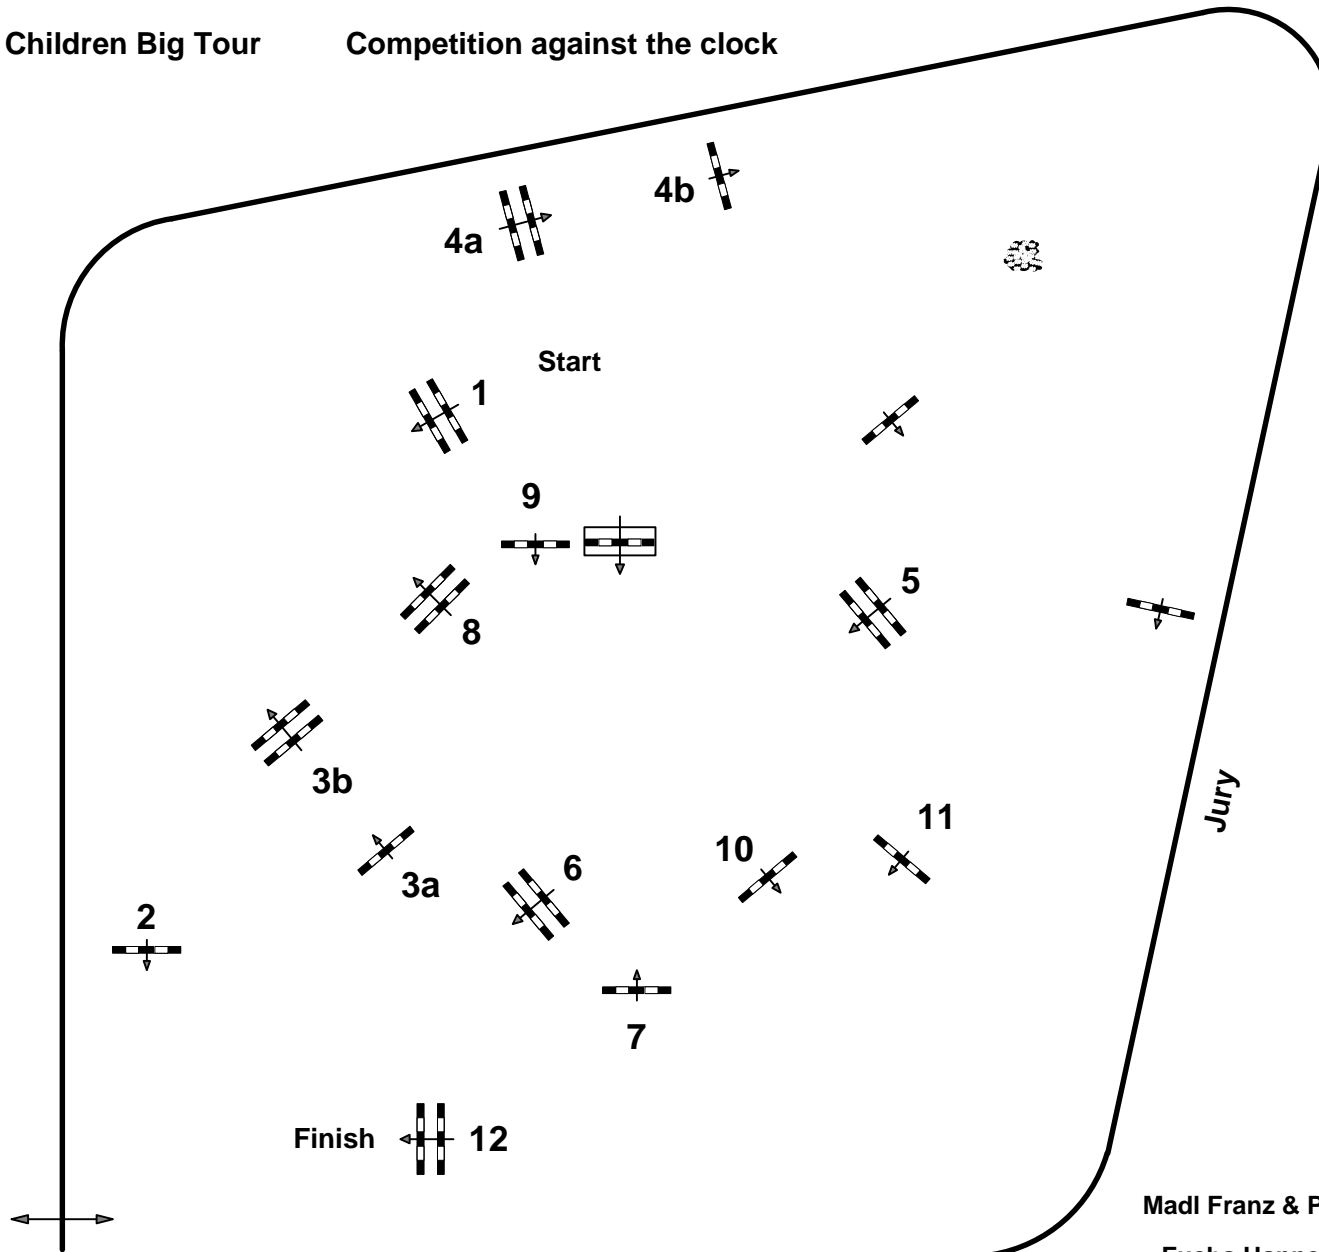

## CSIO P/CH/J/YR CSIU 25-A Lamprechtshausen

8

Children Big Tour

Competition against the clock

Table: A

FEI RG / Art. 238 / 2.1

Height: 1.20 mtr.

Speed: 350 m/Min.

Length: 450 mtr.

Time allowed 78 sec.

Time limit 156 sec.

Obstacles : 12

Efforts: 14

JumpOff :

Length: 0 mtr.

Time allowed: 0 sec