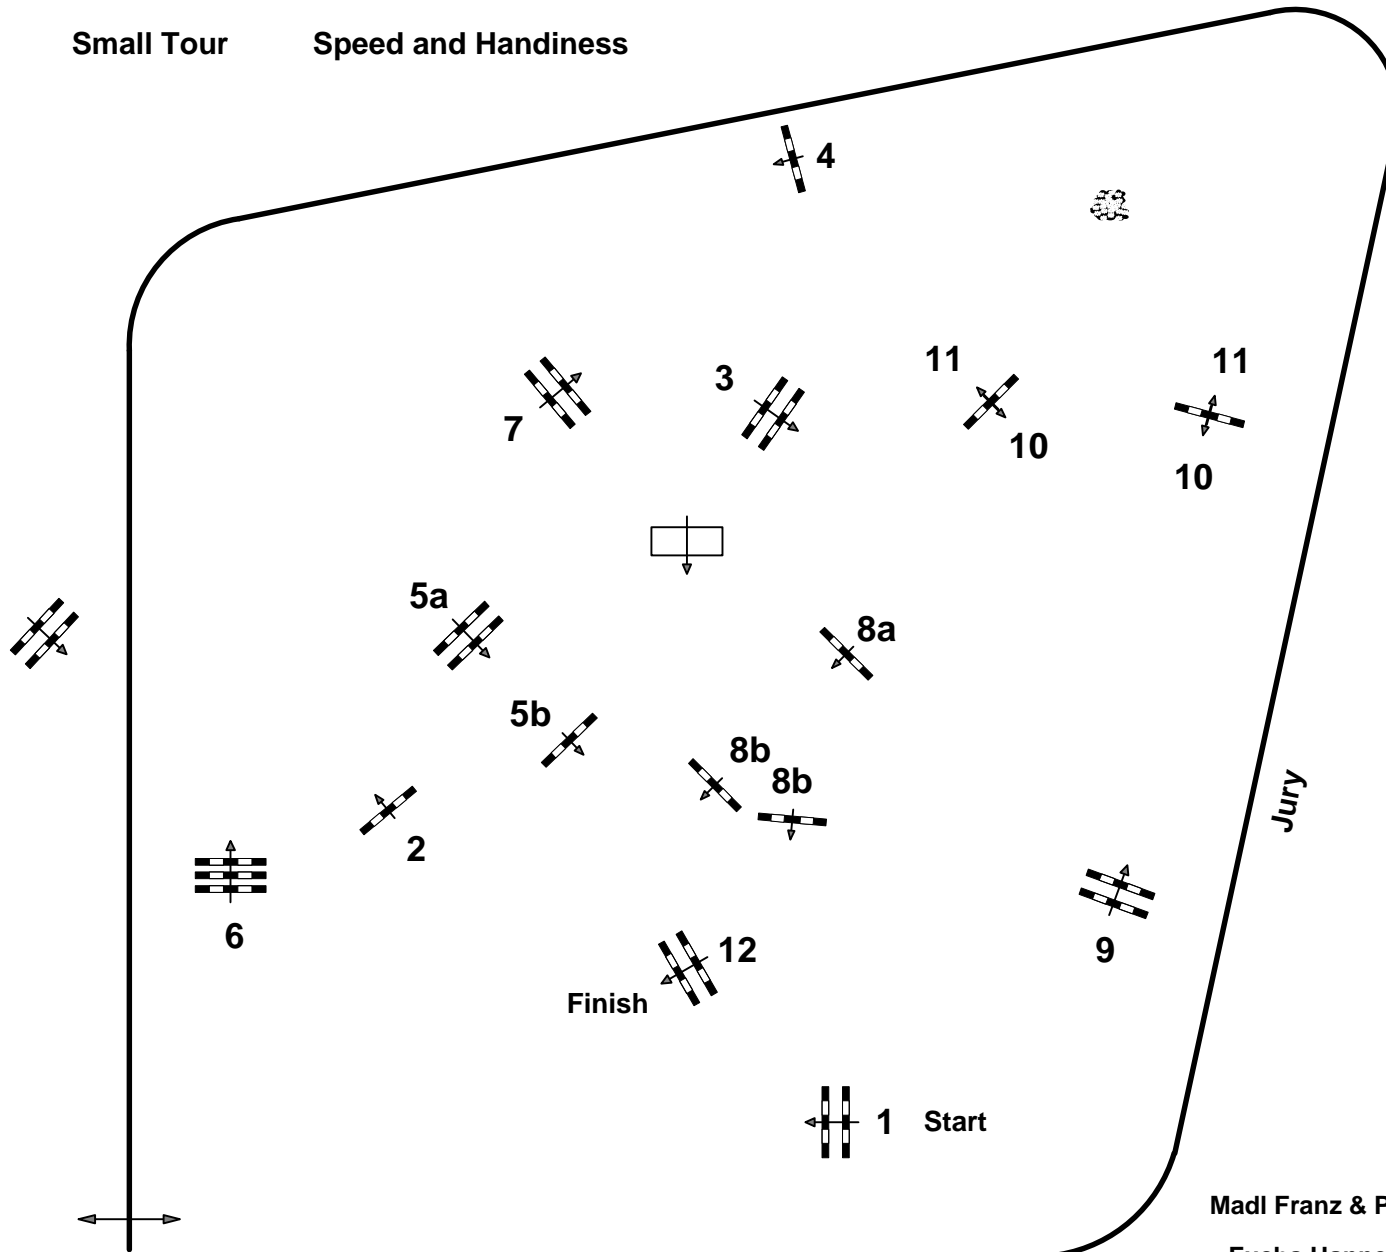

CSIO P/CH/J/YR CSIU 25-A Lamprechtshausen

16

Small Tour

Speed and Handiness

Table: C

FEI RG / Art. 239.263

Height: 1.30 mtr.

Speed: 350 m/Min.

Length: <600 mtr.

Time limit 120 sec.

Obstacles : 12

Efforts: 14

JumpOff :

Length: 0 mtr.

Time allowed: 0 sec

Time limit: 0 sec.