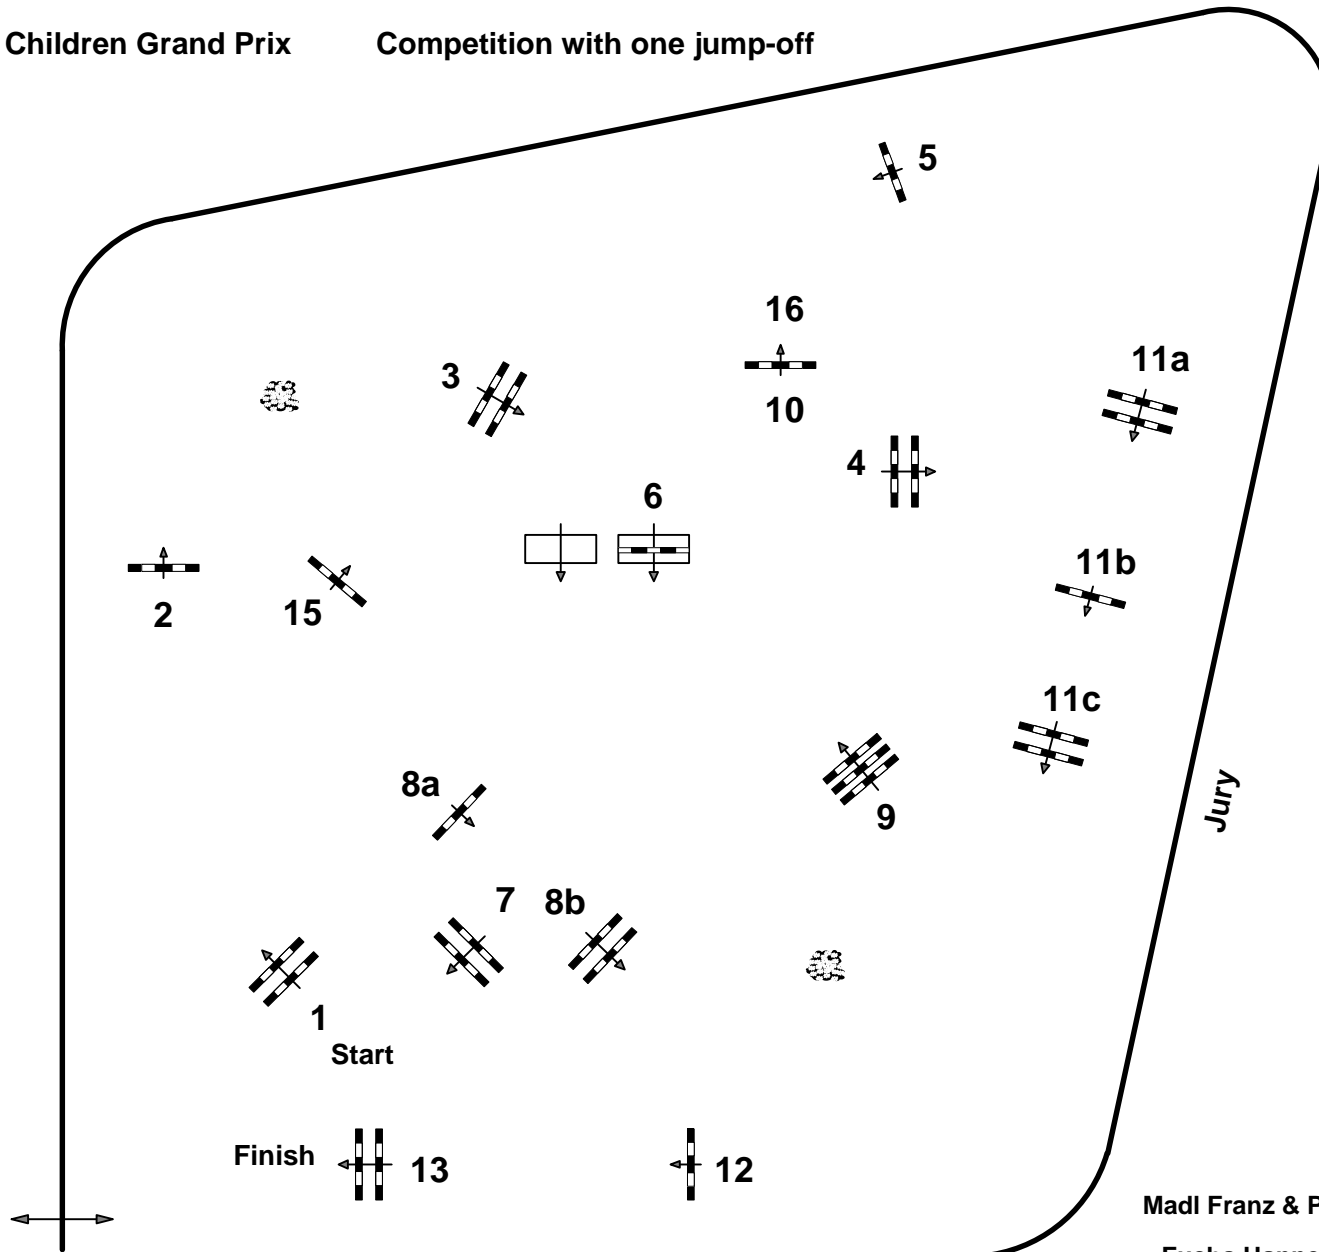

## CSIO P/CH/J/YR CSIU 25-A Lamprechtshausen

19

Children Grand Prix

Competition with one jump-off

Table: A

FEI RG / Art. 238.2.2

Height: 1.20 mtr.

Speed: 350 m/Min.

Length: 450 mtr.

Time allowed 78 sec.

Time limit 156 sec.

Obstacles : 13

Efforts: 16

JumpOff :

**15-4-16-7-8ab-9-11b-13**

Length: 340 mtr.