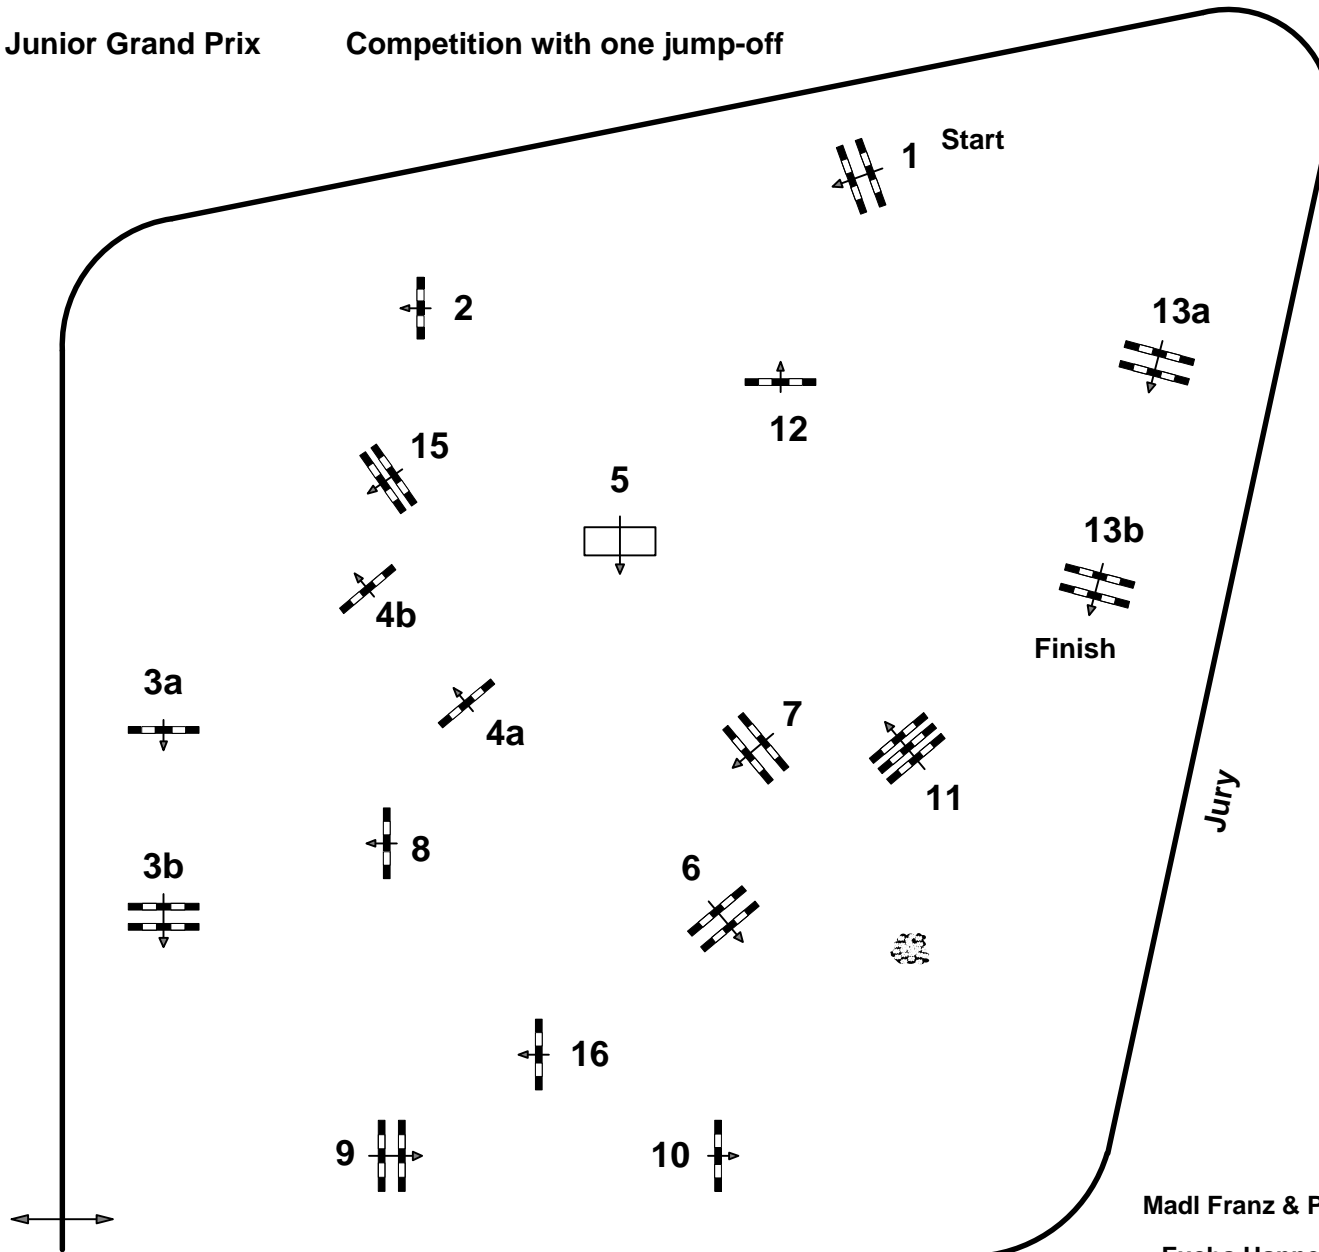

CSIO P/CH/J/YR CSIU 25-A Lamprechtshausen

21

Junior Grand Prix

Competition with one jump-off

Table: A

FEI RG / Art. 238.2.2

Height: 1.40 mtr.

Speed: 350 m/Min.

Length: 450 mtr.

Time allowed 78 sec.

Time limit 156 sec.

Obstacles : 13

Efforts: 16

JumpOff :

1-3b-4ab-15-10-11-13b-16

Length: 380 mtr.

Time allowed: 66 sec

Time limit: 132 sec.

Madl Franz & Pascal (AUT)

Fuchs Hannes (AUT)