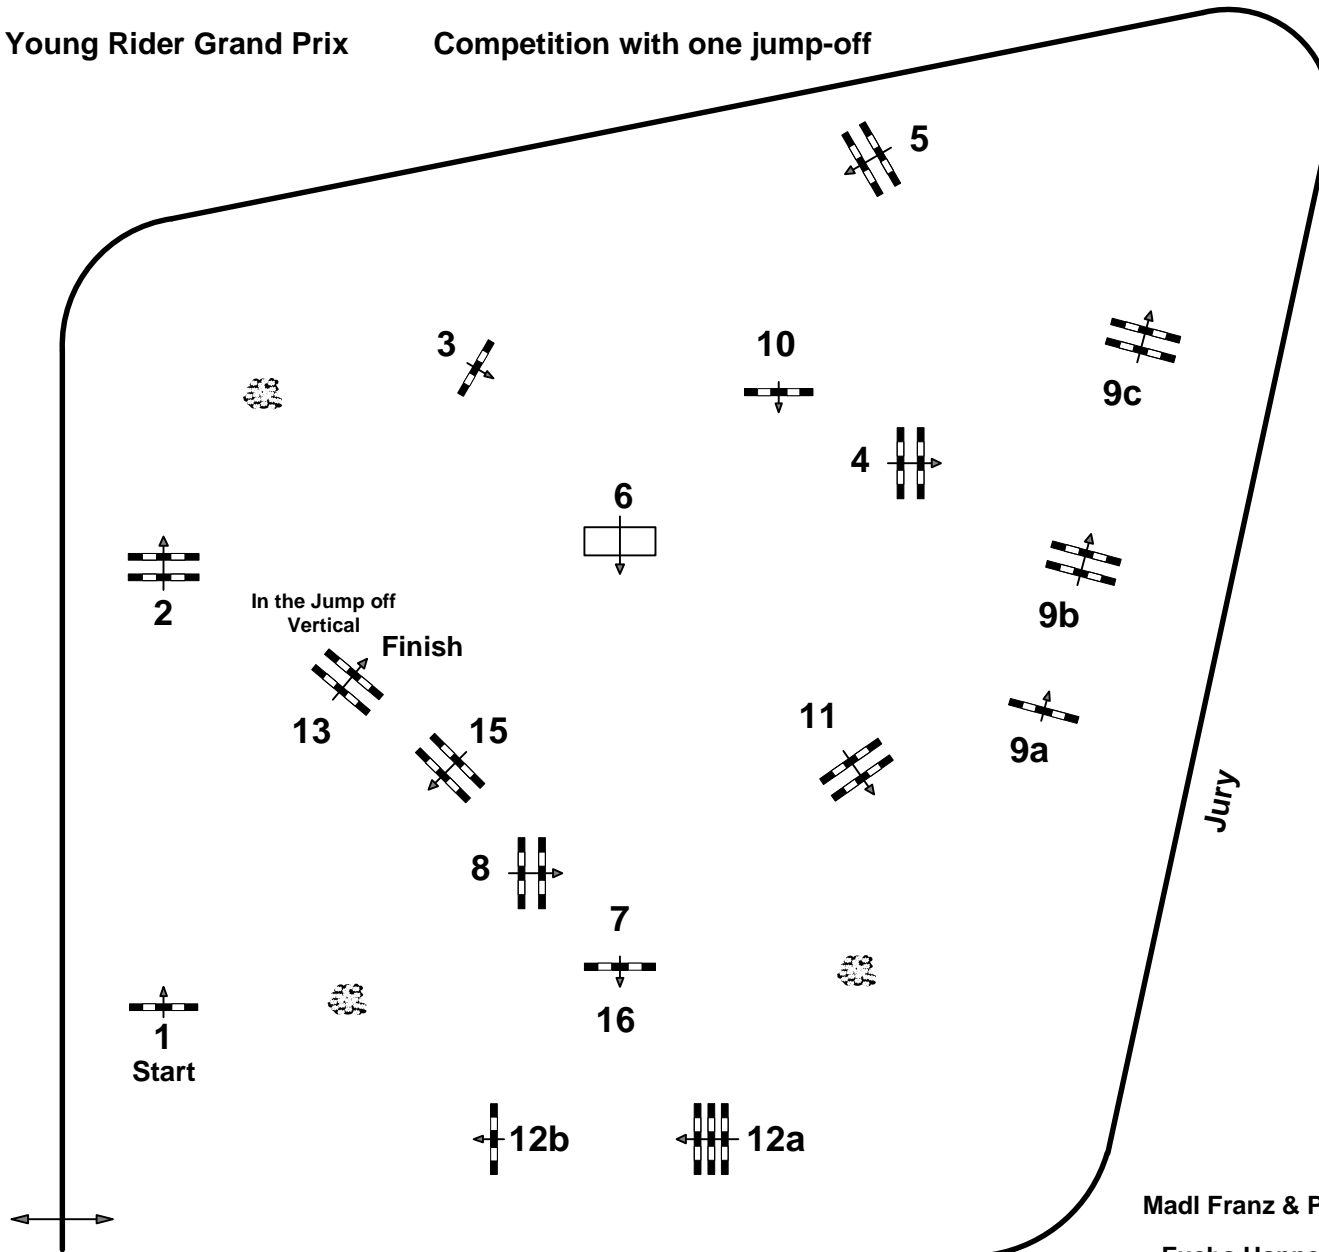

## CSIO P/CH/J/YR CSIU 25-A Lamprechtshausen

22

Young Rider Grand Prix

Competition with one jump-off

Table: A

FEI RG / Art. 238.2.2

Height: 1.45 mtr.

Speed: 350 m/Min.

Length: 490 mtr.

Time allowed 84 sec.

Time limit 168 sec.

Obstacles : 13

Efforts: 16

JumpOff :

**13-4-10-15-16-12ab-2**

Length: 320 mtr.