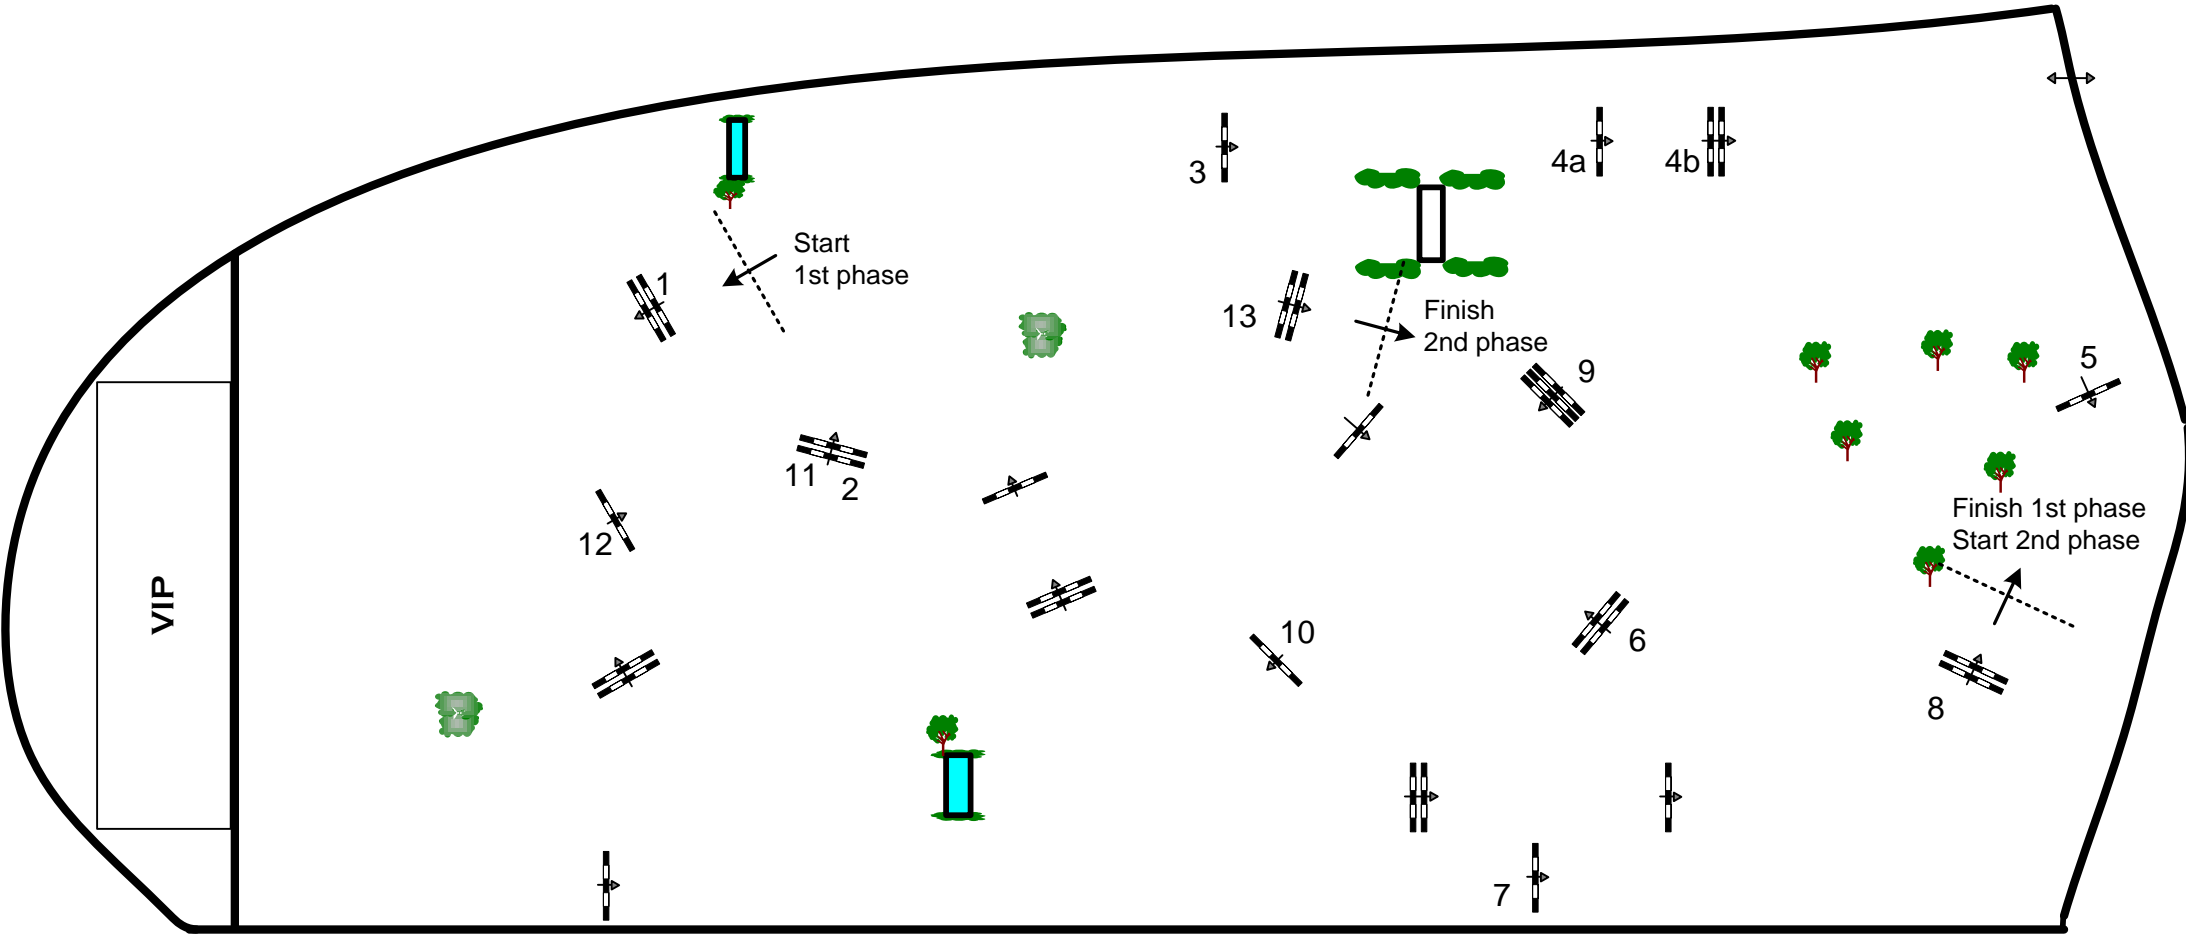

# CSIO 3\* COPENHAGEN 2013

Competition: 5 – 1,35m – two phases

24th May 2013

Table: II	Speed: 350 m/min	Obstacles: 8	2nd phase: 9 to 13	2nd Jump-off: N/A
National RG: N/A	Length: 360 m	Efforts: 9	Length: 295 m	Length: 0 m
FEI RG / Art. 274.5.3	Time allowed: 62 sec	Penalty sec: N/A	Time allowed: 51 sec	Time allowed: 0 sec
Height: 1,35 m	Time limit: 124 sec	Closed combination: N/A	Time limit: 102 sec	Time limit: 0 sec