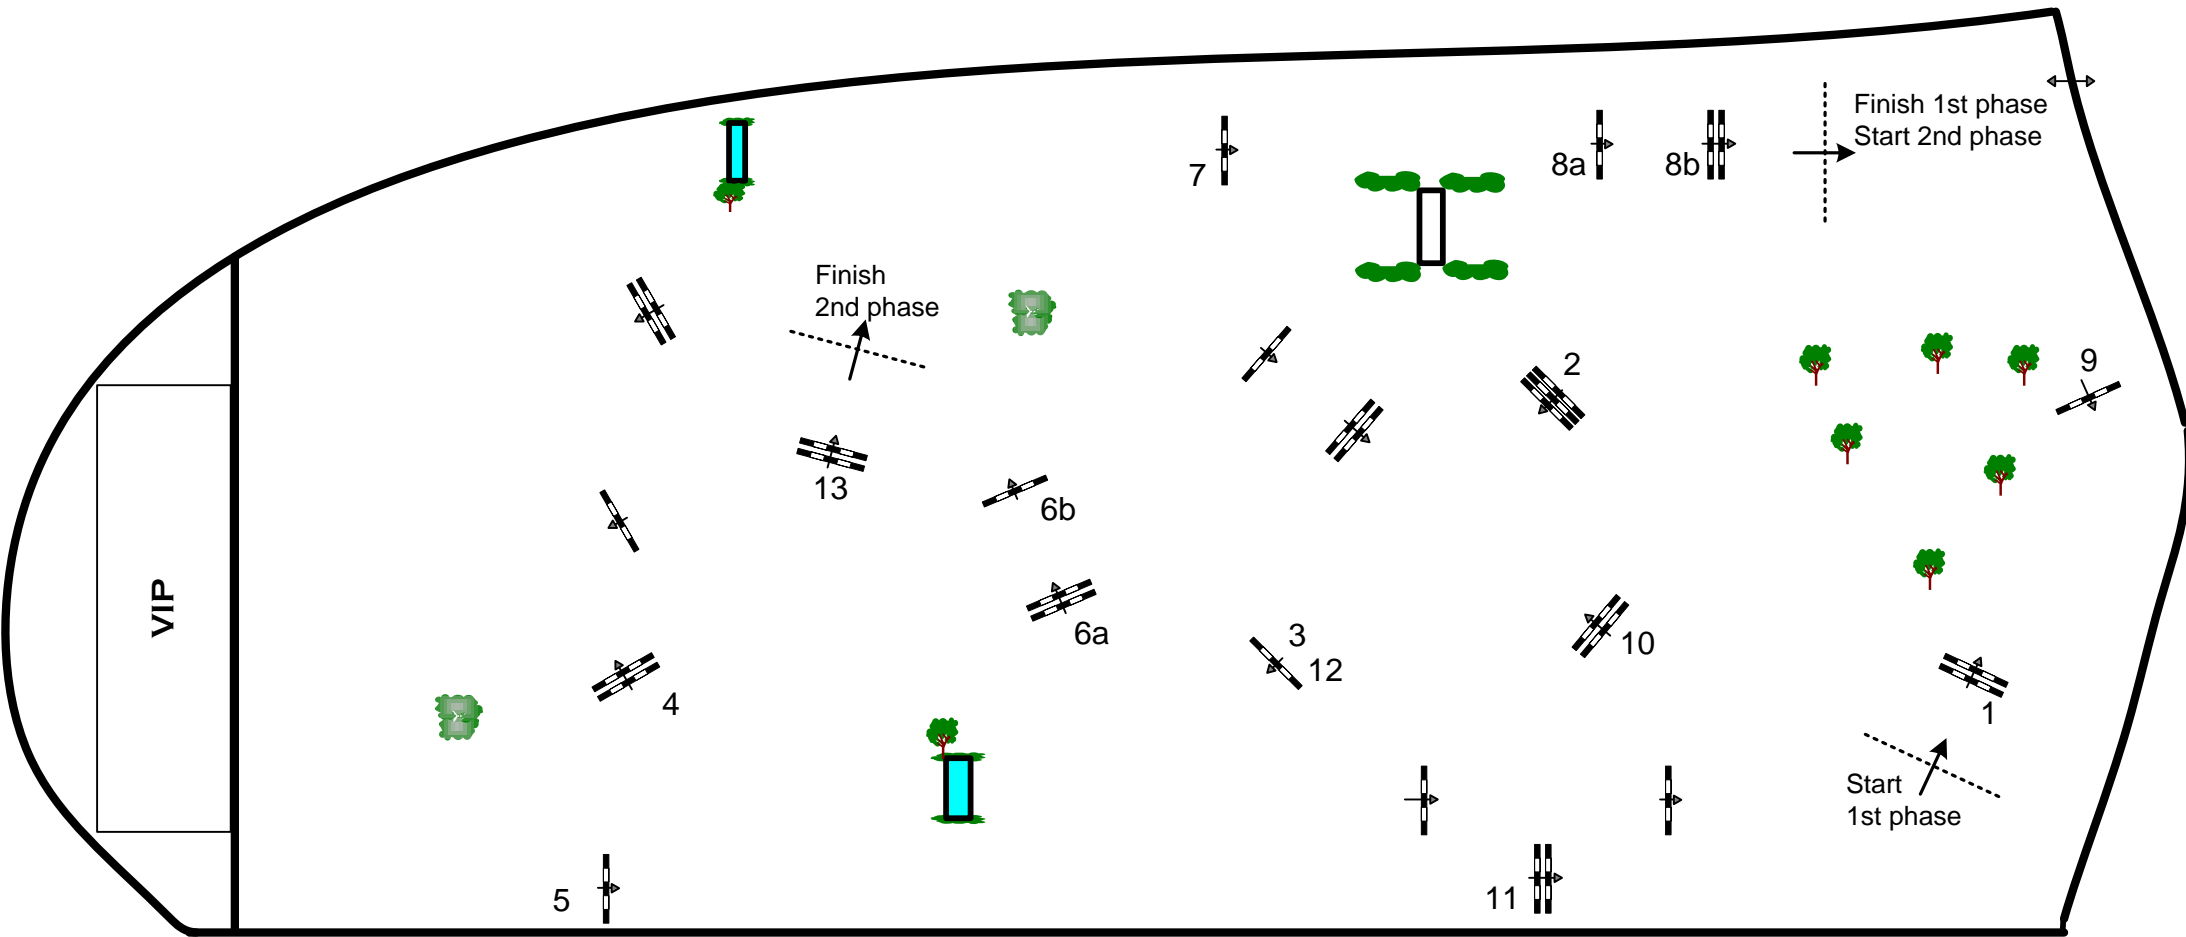

# CSIO 3\* COPENHAGEN 2013

Competition: 6 – 1,40m – two phases

24th May 2013

Table: II  
National RG: N/A  
FEI RG / Art. 274.5.3  
Height: 1,40 m

Speed: 350 m/min  
Length: 370 m  
Time allowed: 64 sec  
Time limit: 128 sec

Obstacles: 8  
Efforts: 10  
Penalty sec: N/A  
Closed combination: N/A

2nd phase: 9 to 13  
Length: 280 m  
Time allowed: 48 sec  
Time limit: 96 sec

2nd Jump-off: N/A  
Length: 0 m  
Time allowed: 0 sec  
Time limit: 0 sec